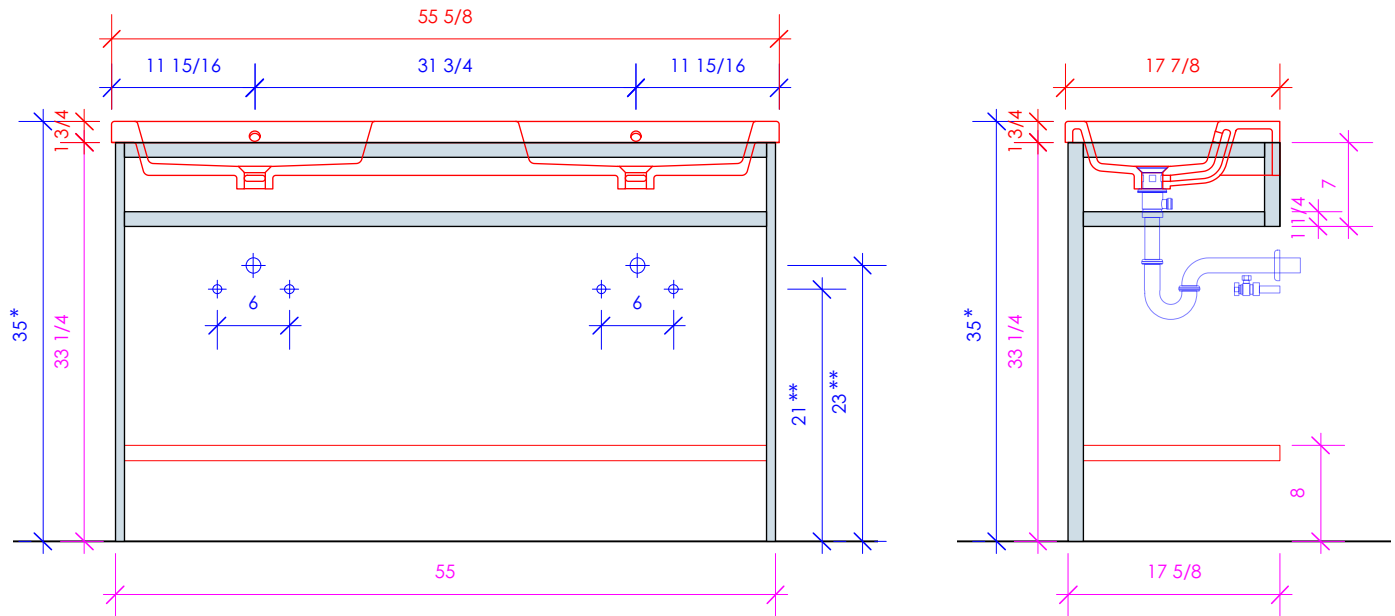

LACAVA

AQUAQUATTRO

AQQ-BX-56

* Recommended installation height
** Recommended plumbing location

FEATURES:

- FLOOR STANDING CONSOLE VANITY
- WELDED METAL CONSOLE
- ADD ON SHELF **CSS** AVAILABLE (SOLD SEPARATELY)
- USED WITH **5216** SINK (SOLD SEPARATELY)
- MOUNTING: PREDRILLED HOLES IN METAL SPANS
(SEE FURNITURE MANUAL)
- PROUDLY HANDMADE IN THE USA

1/2" THICKNESS

LACAVA reserves the right to revise any dimension or information on this sheet without notice. Dimensions are nominal and may vary within an industry accepted tolerance of 1/4". Cabinets with 'vanity top' sinks are made to the matching sink and dimensions may vary. LACAVA is not responsible for any cutouts, countertops, or furniture made without the actual product or template. Differences in color, grain, appearance, and texture are inherent in all natural woodwork and should be expected. Variances in these qualities are not deemed manufacturing defects and will not be accepted as valid reasons for return or exchanges. Plumbing specifications are only a guideline and may need alteration based on application.