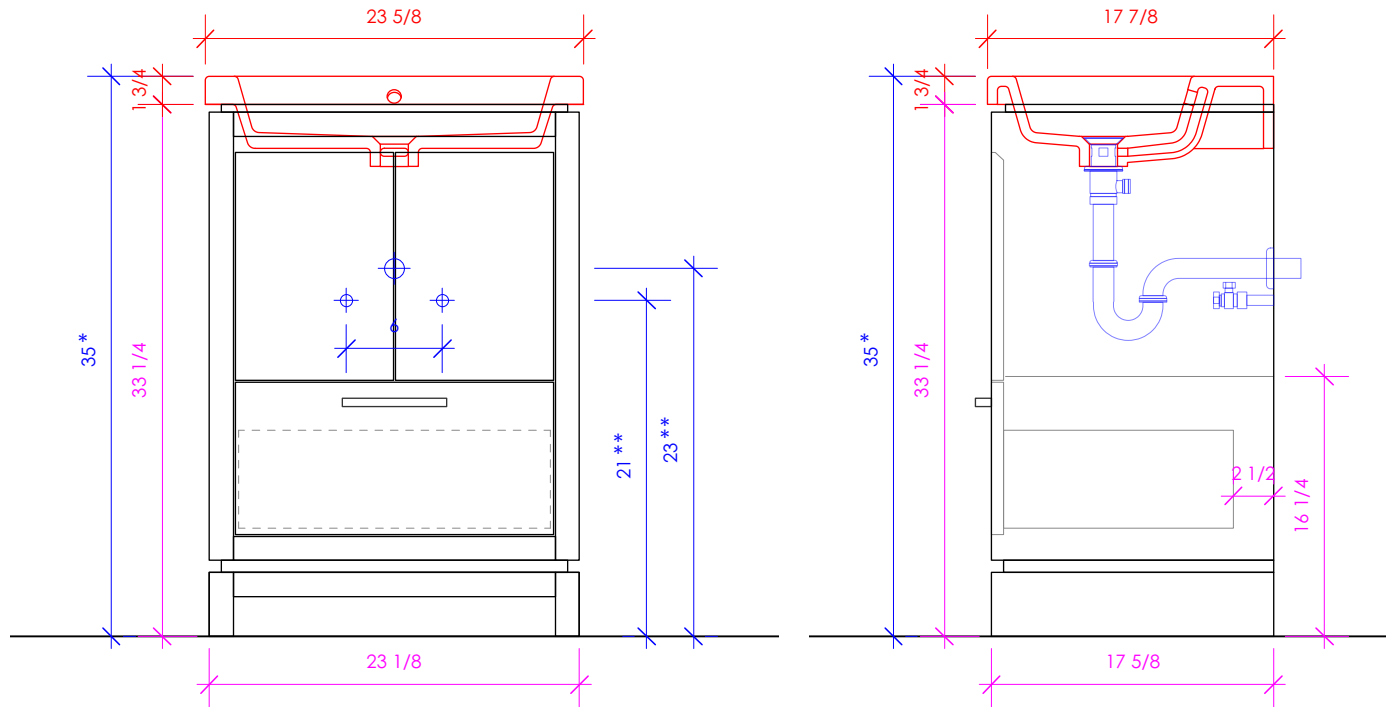

## AQUAQUATTRO

AQQ-F-24

\* Recommended installation height  
\*\* Recommended plumbing location

### FEATURES:

- FLOOR STANDING VANITY
- TWO DOORS WITH SOFT-CLOSE HINGES
- ROUTED FINGERPULL OPENINGS
- ONE DRAWER WITH SOFT-CLOSE GLIDES
- DRAWER BOX STAINED TO REFLECT EXTERIOR FINISH
- DECORATIVE HARDWARE **K450** INCLUDED BUT NOT INSTALLED - CAN BE INSTALLED UPON REQUEST
- USED WITH **5211** SINK (SOLD SEPARATELY)
- MOUNTING: WOOD SPANS ACROSS THE BACK  
(SEE FURNITURE MANUAL)
- PROUDLY HANDMADE IN THE USA
- MANUFACTURED WITH LOW VOC FINISHES AND WOOD FROM RENEWABLE FORESTS