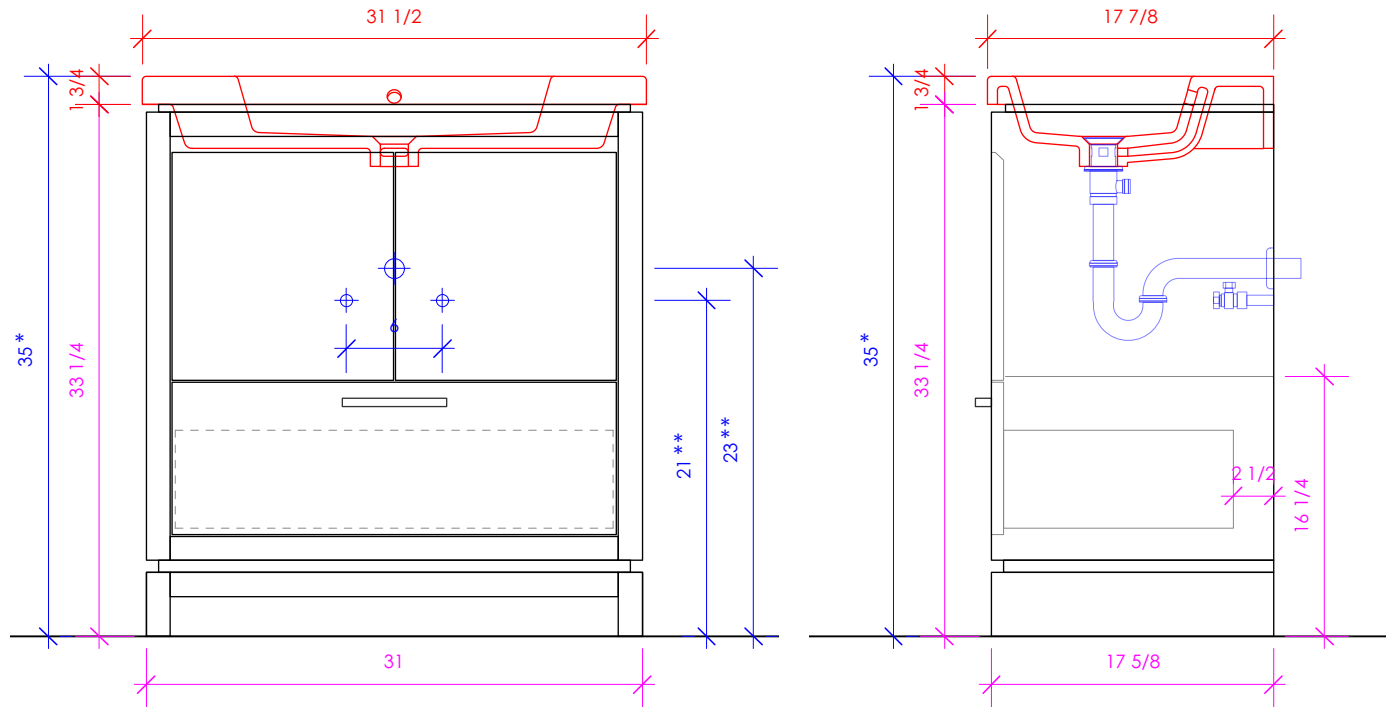

## AQUAQUATTRO

AQQ-F-32

\* Recommended installation height  
\*\* Recommended plumbing location

### FEATURES:

- FLOOR STANDING VANITY
- TWO DOORS WITH SOFT-CLOSE HINGES
- ROUTED FINGERPULL OPENINGS
- ONE DRAWER WITH SOFT-CLOSE GLIDES
- DRAWER BOX STAINED TO REFLECT EXTERIOR FINISH
- DECORATIVE HARDWARE **K450** INCLUDED BUT NOT INSTALLED - CAN BE INSTALLED UPON REQUEST
- USED WITH **5212** SINK (SOLD SEPARATELY)
- MOUNTING: WOOD SPANS ACROSS THE BACK  
(SEE FURNITURE MANUAL)
- PROUDLY HANDMADE IN THE USA
- MANUFACTURED WITH LOW VOC FINISHES AND WOOD FROM RENEWABLE FORESTS