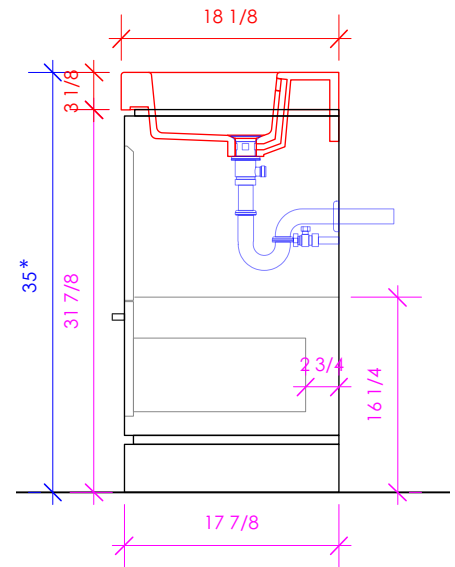

LACAVA

AQUAQUATTRO

AQQ-F-36

SUGGESTED PLUMBING LOCATION WHEN USED WITH 5457R

* Recommended installation height
** Recommended plumbing location

FEATURES:

- FLOOR STANDING VANITY
- TWO DOORS WITH SOFT-CLOSE HINGES
- ROUTED FINGERPULL OPENINGS
- TWO DRAWERS WITH SOFT-CLOSE GLIDES
- DRAWER BOXES STAINED TO REFLECT EXTERIOR FINISH
- DECORATIVE HARDWARE K450 INCLUDED BUT NOT INSTALLED - CAN BE INSTALLED UPON REQUEST
- USED WITH 5457L SINK (SOLD SEPARATELY)
- MOUNTING: WOOD SPANS ACROSS THE BACK (SEE FURNITURE MANUAL)
- PROUDLY HANDMADE IN THE USA
- MANUFACTURED WITH LOW VOC FINISHES AND WOOD FROM RENEWABLE FORESTS

3/4" THICKNESS 3/4" THICKNESS 1/2" THICKNESS

LACAVA reserves the right to revise any dimension or information on this sheet without notice. Dimensions are nominal and may vary within an industry accepted tolerance of 1/4". Cabinets with 'vanity top' sinks are made to the matching sink and dimensions may vary. LACAVA is not responsible for any cutouts, countertops, or furniture made without the actual product or template. Differences in color, grain, appearance, and texture are inherent in all natural woodwork and should be expected. Variances in these qualities are not deemed manufacturing defects and will not be accepted as valid reasons for return or exchanges. Plumbing specifications are only a guideline and may need alteration based on application.