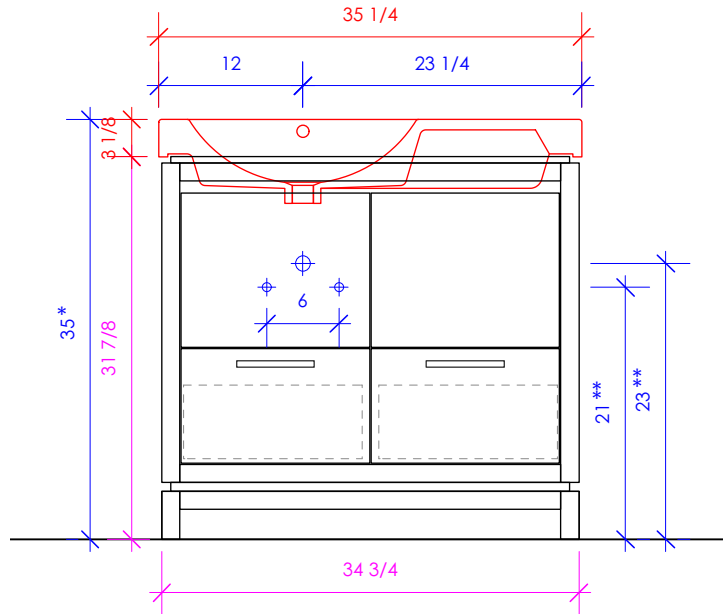

LACAVA

AQUAQUATTRO

AQQ-F-36

SUGGESTED PLUMBING LOCATION WHEN USED WITH 5457R

* Recommended installation height
** Recommended plumbing location

FEATURES:

- FLOOR STANDING VANITY
- TWO DOORS WITH SOFT-CLOSE HINGES
- ROUTED FINGERPULL OPENINGS
- TWO DRAWERS WITH SOFT-CLOSE GLIDES
- DRAWER BOXES STAINED TO REFLECT EXTERIOR FINISH
- DECORATIVE HARDWARE K450 INCLUDED BUT NOT INSTALLED - CAN BE INSTALLED UPON REQUEST
- USED WITH 5457L SINK (SOLD SEPARATELY)
- MOUNTING: WOOD SPANS ACROSS THE BACK (SEE FURNITURE MANUAL)
- PROUDLY HANDMADE IN THE USA
- MANUFACTURED WITH LOW VOC FINISHES AND WOOD FROM RENEWABLE FORESTS

3/4" THICKNESS 3/4" THICKNESS 1/2" THICKNESS

LACAVA reserves the right to revise any dimension or information on this sheet without notice. Dimensions are nominal and may vary within an industry accepted tolerance of 1/4". Cabinets with 'vanity top' sinks are made to the matching sink and dimensions may vary. LACAVA is not responsible for any cutouts, countertops, or furniture made without the actual product or template. Differences in color, grain, appearance, and texture are inherent in all natural woodwork and should be expected. Variances in these qualities are not deemed manufacturing defects and will not be accepted as valid reasons for return or exchanges. Plumbing specifications are only a guideline and may need alteration based on application.