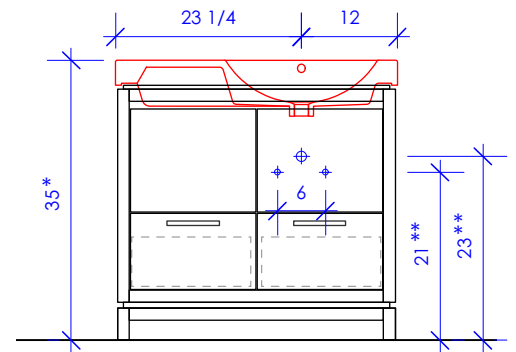

LACAVA

AQUAQUATTRO

AQQ-F-36

SUGGESTED PLUMBING LOCATION WHEN USED WITH 5457R

* Recommended installation height
** Recommended plumbing location

FEATURES:

- FLOOR STANDING VANITY
- TWO DOORS WITH SOFT-CLOSE HINGES
- ROUTED FINGERPULL OPENINGS
- TWO DRAWERS WITH SOFT-CLOSE GLIDES
- DRAWER BOXES STAINED TO REFLECT EXTERIOR FINISH
- DECORATIVE HARDWARE K450 INCLUDED BUT NOT INSTALLED - CAN BE INSTALLED UPON REQUEST
- USED WITH 5457L SINK (SOLD SEPARATELY)
- MOUNTING: WOOD SPANS ACROSS THE BACK (SEE FURNITURE MANUAL)
- PROUDLY HANDMADE IN THE USA
- MANUFACTURED WITH LOW VOC FINISHES AND WOOD FROM RENEWABLE FORESTS

3/4" THICKNESS 3/4" THICKNESS 1/2" THICKNESS

LACAVA reserves the right to revise any dimension or information on this sheet without notice. Dimensions are nominal and may vary within an industry accepted tolerance of 1/4". Cabinets with 'vanity top' sinks are made to the matching sink and dimensions may vary. LACAVA is not responsible for any cutouts, countertops, or furniture made without the actual product or template. Differences in color, grain, appearance, and texture are inherent in all natural woodwork and should be expected. Variances in these qualities are not deemed manufacturing defects and will not be accepted as valid reasons for return or exchanges. Plumbing specifications are only a guideline and may need alteration based on application.