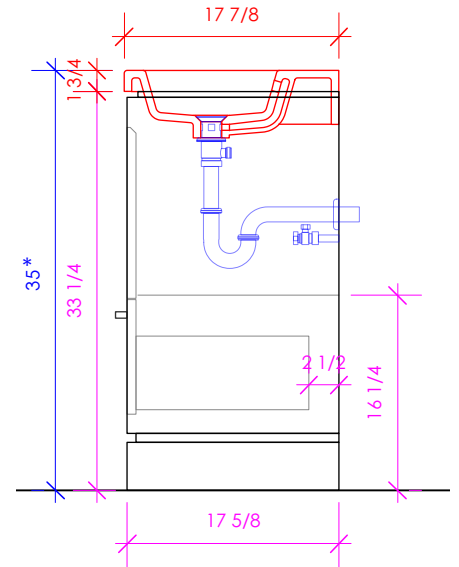

LACAVA

AQUAQUATTRO

AQQ-F-48

SUGGESTED PLUMBING LOCATION WHEN USED WITH 5215

* Recommended installation height
** Recommended plumbing location

FEATURES:

- FLOOR STANDING VANITY
- THREE DOORS WITH SOFT-CLOSE HINGES
- ROUTED FINGERPULL OPENINGS
- THREE DRAWERS WITH SOFT-CLOSE GLIDES
- DRAWER BOXES STAINED TO REFLECT EXTERIOR FINISH
- DECORATIVE HARDWARE K450 INCLUDED BUT NOT INSTALLED - CAN BE INSTALLED UPON REQUEST
- USED WITH 5214 OR 5215 SINK (SOLD SEPARATELY)
- MOUNTING: WOOD SPANS ACROSS THE BACK
(SEE FURNITURE MANUAL)
- PROUDLY HANDMADE IN THE USA
- MANUFACTURED WITH LOW VOC FINISHES AND WOOD FROM RENEWABLE FORESTS

3/4" THICKNESS

3/4" THICKNESS

1/2" THICKNESS

LACAVA reserves the right to revise any dimension or information on this sheet without notice. Dimensions are nominal and may vary within an industry accepted tolerance of 1/4". Cabinets with 'vanity top' sinks are made to the matching sink and dimensions may vary. LACAVA is not responsible for any cutouts, countertops, or furniture made without the actual product or template. Differences in color, grain, appearance, and texture are inherent in all natural woodwork and should be expected. Variances in these qualities are not deemed manufacturing defects and will not be accepted as valid reasons for return or exchanges. Plumbing specifications are only a guideline and may need alteration based on application.