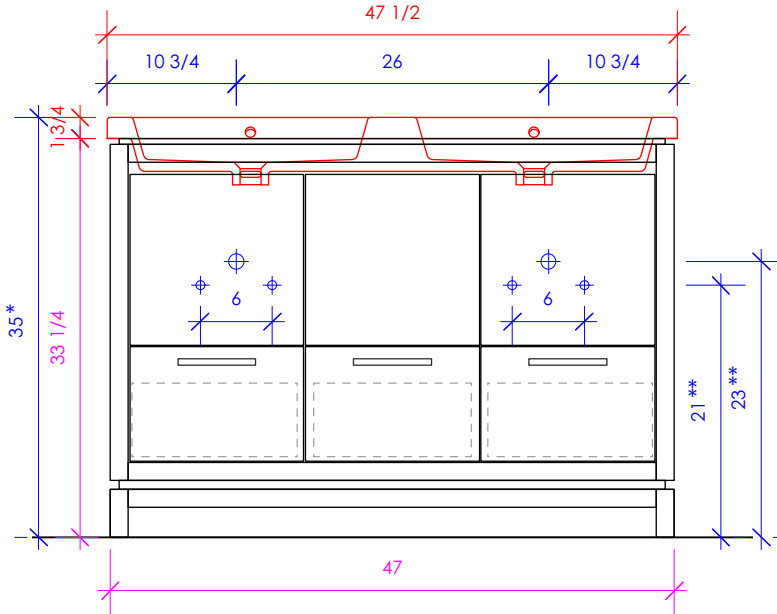

LACAVA

AQUAQUATTRO

AQQ-F-48

SUGGESTED PLUMBING LOCATION WHEN USED WITH 5215

* Recommended installation height
** Recommended plumbing location

FEATURES:

- FLOOR STANDING VANITY
- THREE DOORS WITH SOFT-CLOSE HINGES
- ROUTED FINGERPULL OPENINGS
- THREE DRAWERS WITH SOFT-CLOSE GLIDES
- DRAWER BOXES STAINED TO REFLECT EXTERIOR FINISH
- DECORATIVE HARDWARE K450 INCLUDED BUT NOT INSTALLED - CAN BE INSTALLED UPON REQUEST
- USED WITH 5214 OR 5215 SINK (SOLD SEPARATELY)
- MOUNTING: WOOD SPANS ACROSS THE BACK
(SEE FURNITURE MANUAL)
- PROUDLY HANDMADE IN THE USA
- MANUFACTURED WITH LOW VOC FINISHES AND WOOD FROM RENEWABLE FORESTS

3/4" THICKNESS

3/4" THICKNESS

1/2" THICKNESS

LACAVA reserves the right to revise any dimension or information on this sheet without notice. Dimensions are nominal and may vary within an industry accepted tolerance of 1/4". Cabinets with 'vanity top' sinks are made to the matching sink and dimensions may vary. LACAVA is not responsible for any cutouts, countertops, or furniture made without the actual product or template. Differences in color, grain, appearance, and texture are inherent in all natural woodwork and should be expected. Variances in these qualities are not deemed manufacturing defects and will not be accepted as valid reasons for return or exchanges. Plumbing specifications are only a guideline and may need alteration based on application.