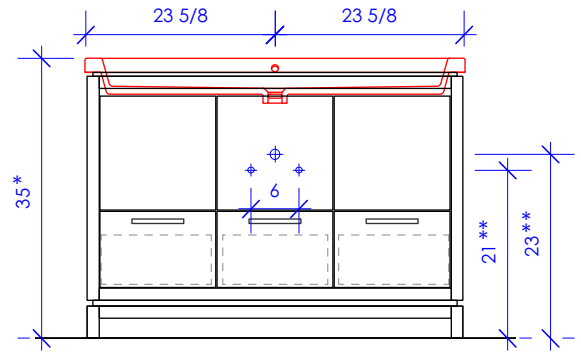

LACAVA

AQUAQUATTRO

AQQ-F-48

SUGGESTED PLUMBING LOCATION WHEN USED WITH 5215

* Recommended installation height
** Recommended plumbing location

FEATURES:

- FLOOR STANDING VANITY
- THREE DOORS WITH SOFT-CLOSE HINGES
- ROUTED FINGERPULL OPENINGS
- THREE DRAWERS WITH SOFT-CLOSE GLIDES
- DRAWER BOXES STAINED TO REFLECT EXTERIOR FINISH
- DECORATIVE HARDWARE K450 INCLUDED BUT NOT INSTALLED - CAN BE INSTALLED UPON REQUEST
- USED WITH 5214 OR 5215 SINK (SOLD SEPARATELY)
- MOUNTING: WOOD SPANS ACROSS THE BACK
(SEE FURNITURE MANUAL)
- PROUDLY HANDMADE IN THE USA
- MANUFACTURED WITH LOW VOC FINISHES AND WOOD FROM RENEWABLE FORESTS

3/4" THICKNESS

3/4" THICKNESS

1/2" THICKNESS

LACAVA reserves the right to revise any dimension or information on this sheet without notice. Dimensions are nominal and may vary within an industry accepted tolerance of 1/4". Cabinets with 'vanity top' sinks are made to the matching sink and dimensions may vary. LACAVA is not responsible for any cutouts, countertops, or furniture made without the actual product or template. Differences in color, grain, appearance, and texture are inherent in all natural woodwork and should be expected. Variances in these qualities are not deemed manufacturing defects and will not be accepted as valid reasons for return or exchanges. Plumbing specifications are only a guideline and may need alteration based on application.