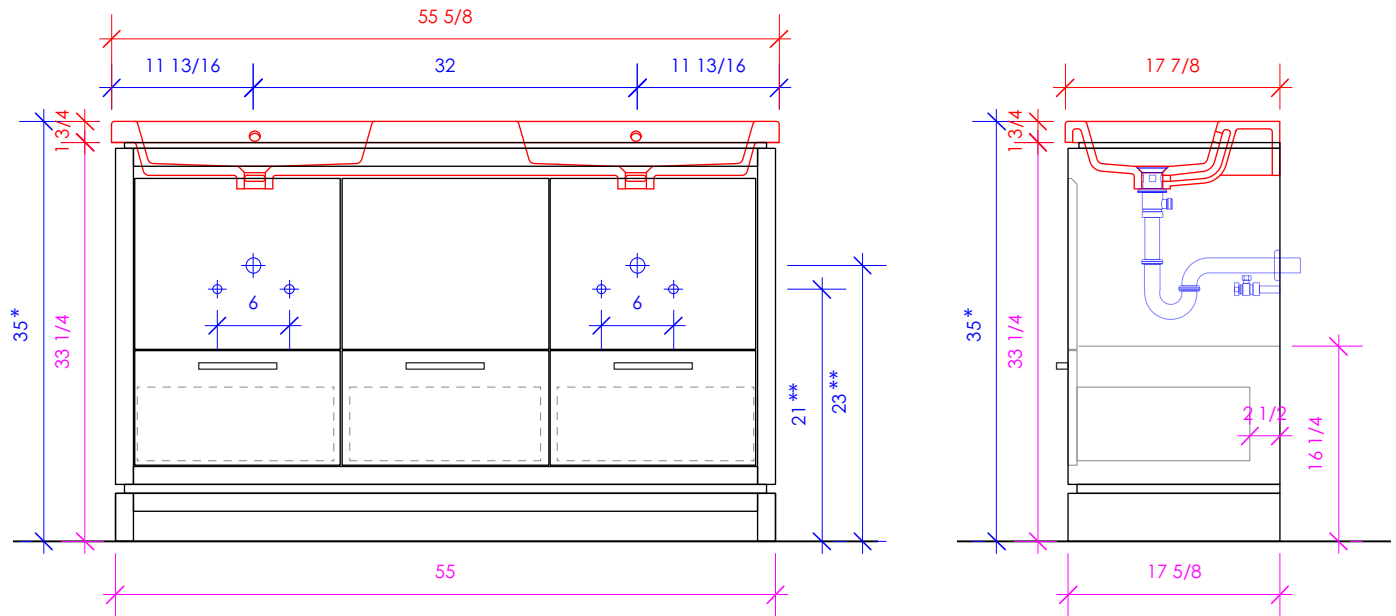

## AQUAQUATTRO

AQQ-F-56

\* Recommended installation height  
\*\* Recommended plumbing location