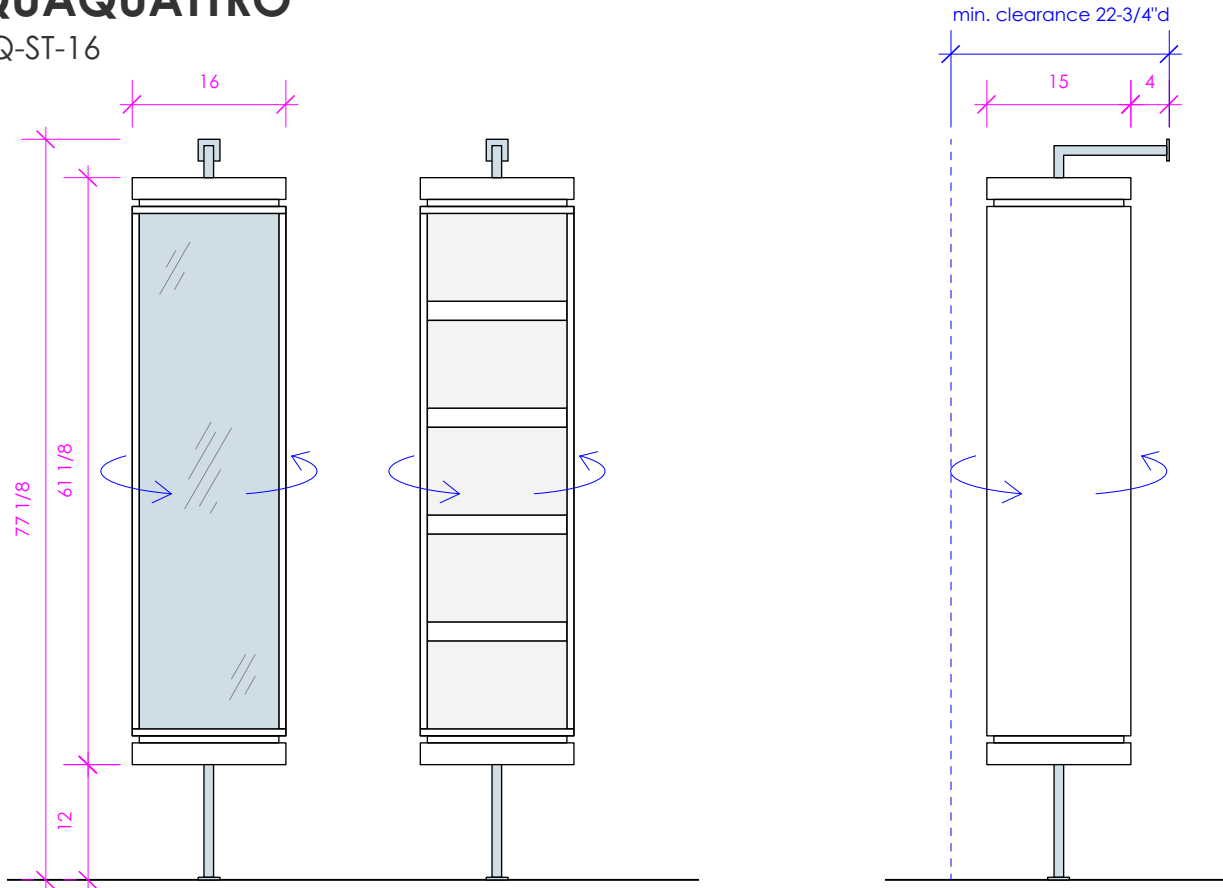

### FEATURES:

- FLOOR STANDING STORAGE
- ROTATING CABINET
- MIRROR ON ONE SIDE AND OPEN SHELVES ON OTHER
- BRUSHED STAINLESS STEEL BRACING ATTACHED TO WALL AND FLOOR
- ALTERNATIVE FINISHES FOR BRACING UPON REQUEST
- MOUNTING: PREDRILLED HOLES IN BRACING
- PROUDLY HANDMADE IN THE USA
- MANUFACTURED WITH LOW VOC FINISHES AND WOOD FROM RENEWABLE FORESTS