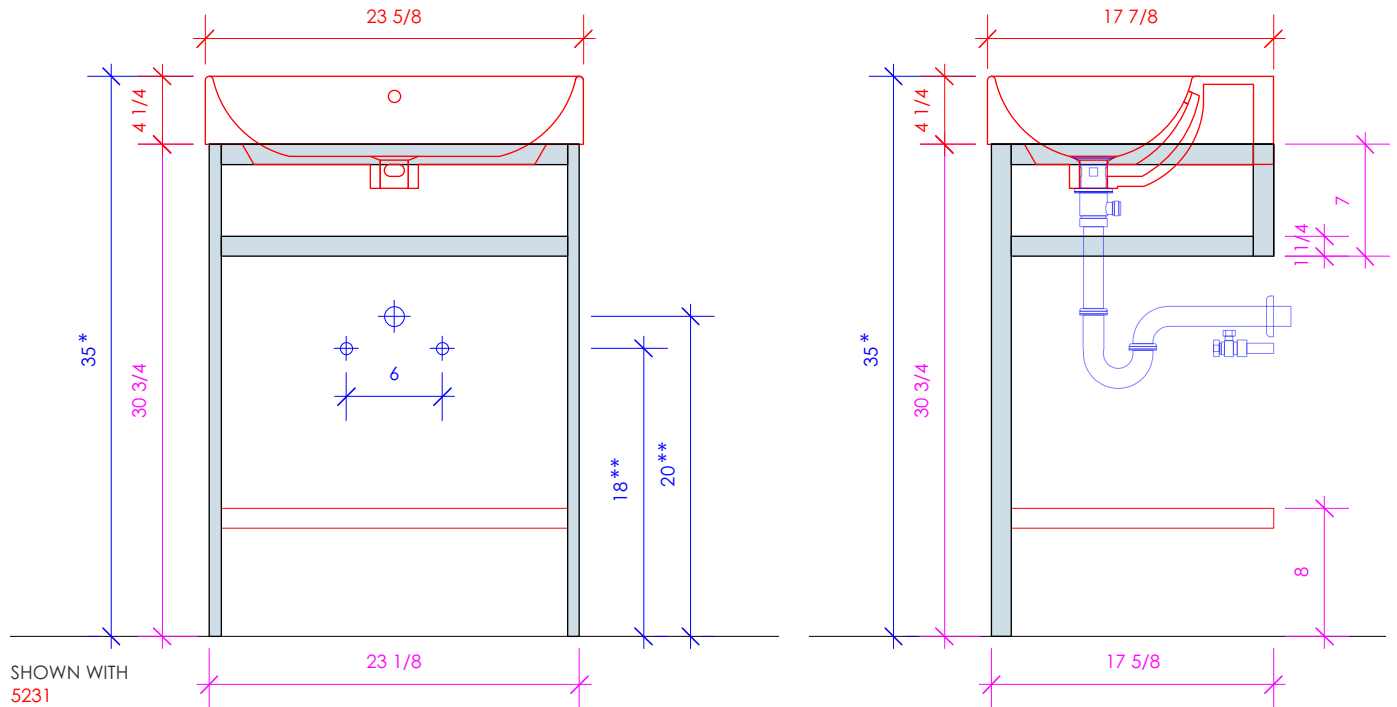

LACAVA

AQUASEI

AQS-BX-24

* Recommended installation height
** Recommended plumbing location

FEATURES:

- FLOOR STANDING CONSOLE VANITY
- WELDED METAL CONSOLE
- ADD ON SHELF **CSS** AVAILABLE (SOLD SEPARATELY)
- USED WITH **5231** OR **5241L/R** SINK (SOLD SEPARATELY)
- MOUNTING: PREDRILLED HOLES IN METAL SPANS
(SEE FURNITURE MANUAL)
- PROUDLY HANDMADE IN THE USA

1/2" THICKNESS

LACAVA reserves the right to revise any dimension or information on this sheet without notice. Dimensions are nominal and may vary within an industry accepted tolerance of 1/4". Cabinets with 'vanity top' sinks are made to the matching sink and dimensions may vary. LACAVA is not responsible for any cutouts, countertops, or furniture made without the actual product or template. Differences in color, grain, appearance, and texture are inherent in all natural woodwork and should be expected. Variances in these qualities are not deemed manufacturing defects and will not be accepted as valid reasons for return or exchanges. Plumbing specifications are only a guideline and may need alteration based on application.