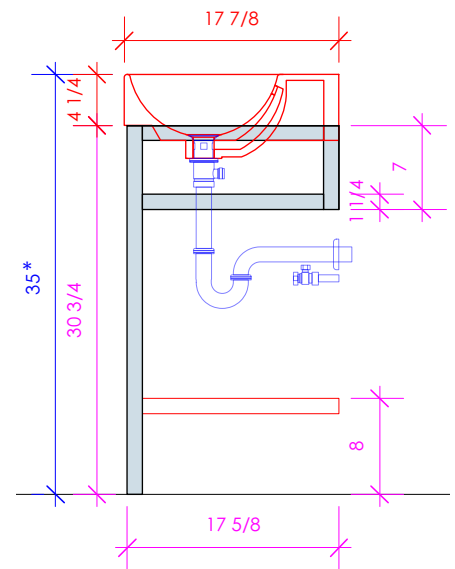

## AQUASEI

AQS-BX-40

\* Recommended installation height  
\*\* Recommended plumbing location

3/4" THICKNESS

3/4" THICKNESS

1/2" THICKNESS

LACAVA reserves the right to revise any dimension or information on this sheet without notice. Dimensions are nominal and may vary within an industry accepted tolerance of 1/4". Cabinets with 'vanity top' sinks are made to the matching sink and dimensions may vary. LACAVA is not responsible for any cutouts, countertops, or furniture made without the actual product or template. Differences in color, grain, appearance, and texture are inherent in all natural woodwork and should be expected. Variances in these qualities are not deemed manufacturing defects and will not be accepted as valid reasons for return or exchanges. Plumbing specifications are only a guideline and may need alteration based on application.