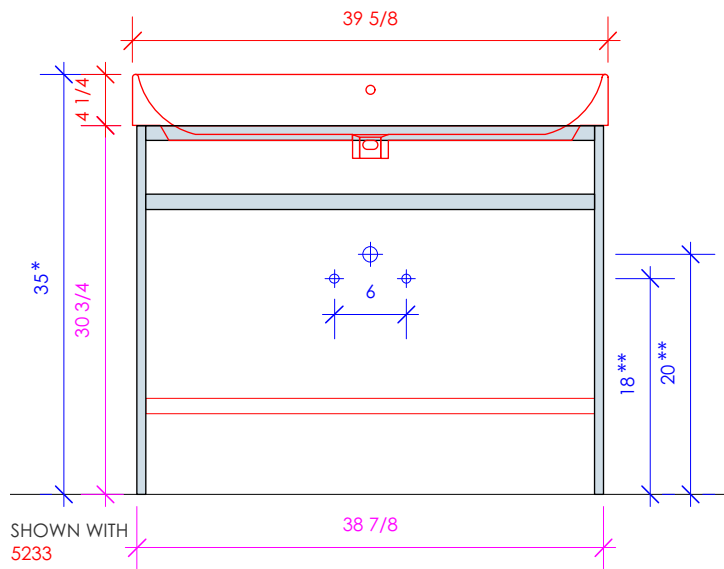

## AQUASEI

AQS-BX-40

\* Recommended installation height  
\*\* Recommended plumbing location