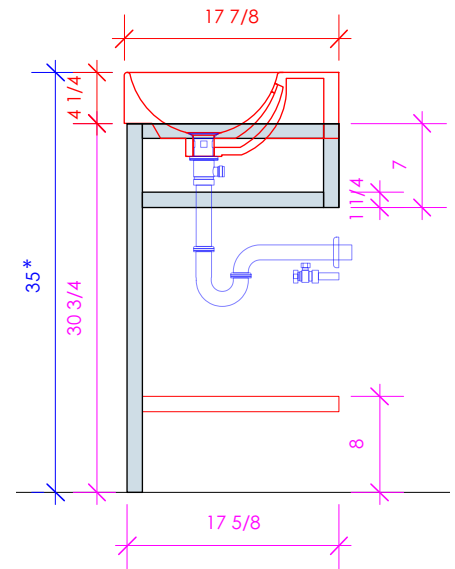

## AQUASEI

AQS-BX-48

SUGGESTED PLUMBING LOCATION WHEN USED WITH 5235 OR 5244C/L/R

\* Recommended installation height  
\*\* Recommended plumbing location

3/4" THICKNESS

3/4" THICKNESS

1/2" THICKNESS

LACAVA reserves the right to revise any dimension or information on this sheet without notice. Dimensions are nominal and may vary within an industry accepted tolerance of 1/4". Cabinets with 'vanity top' sinks are made to the matching sink and dimensions may vary. LACAVA is not responsible for any cutouts, countertops, or furniture made without the actual product or template. Differences in color, grain, appearance, and texture are inherent in all natural woodwork and should be expected. Variances in these qualities are not deemed manufacturing defects and will not be accepted as valid reasons for return or exchanges. Plumbing specifications are only a guideline and may need alteration based on application.