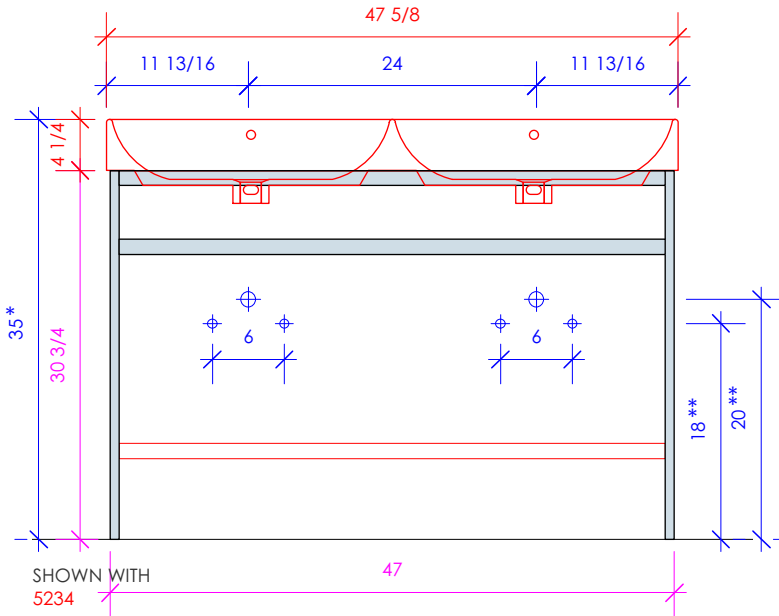

## AQUASEI

AQS-BX-48

SUGGESTED PLUMBING LOCATION WHEN USED WITH 5235 OR 5244C/L/R

\* Recommended installation height  
\*\* Recommended plumbing location