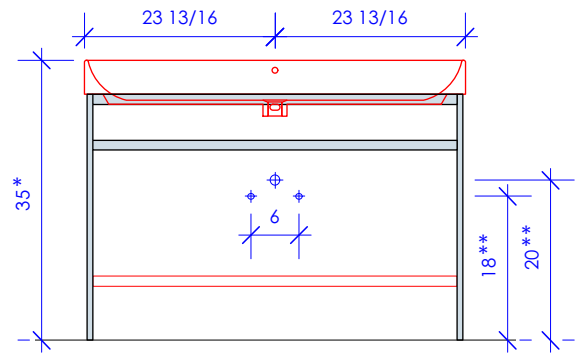

## AQUASEI

AQS-BX-48

SUGGESTED PLUMBING LOCATION WHEN USED WITH 5235 OR 5244C/L/R

\* Recommended installation height  
\*\* Recommended plumbing location