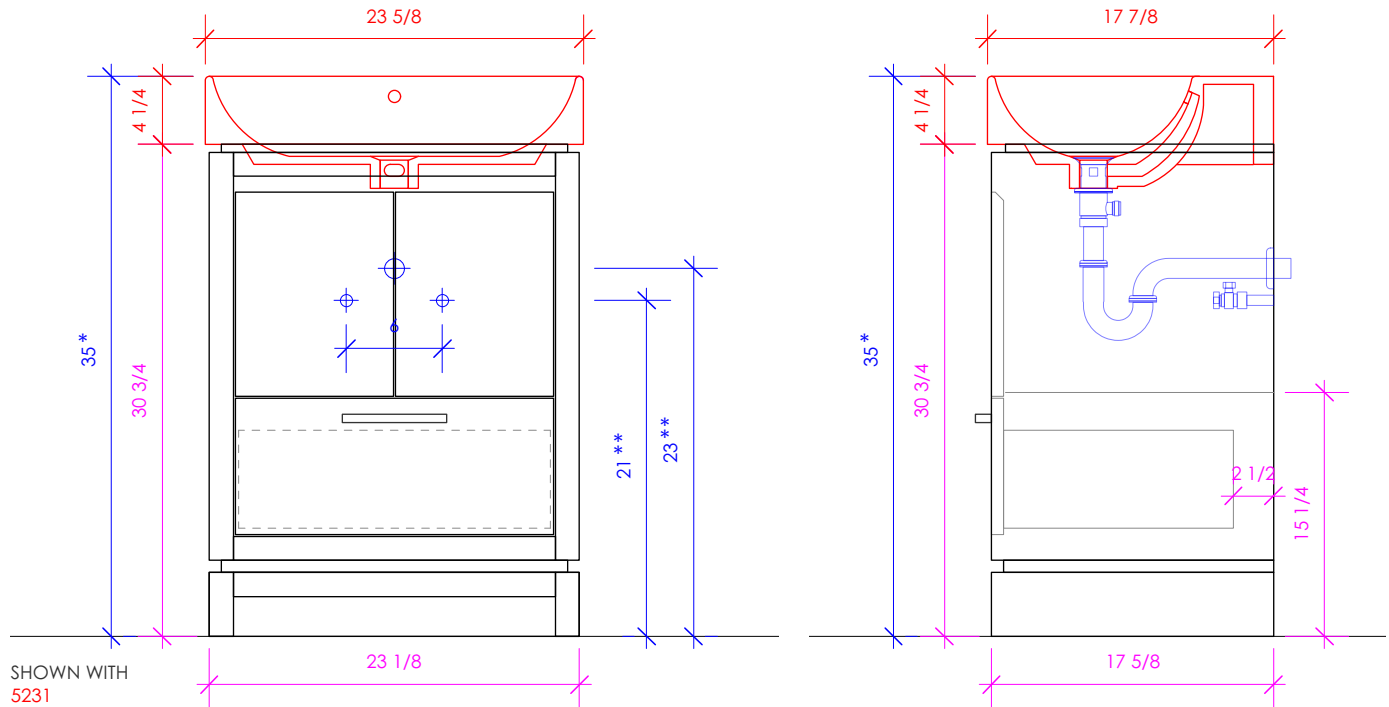

LACAVA

AQUASEI

AQS-F-24

* Recommended installation height
** Recommended plumbing location

FEATURES:

- FLOOR STANDING VANITY
- TWO DOORS WITH SOFT-CLOSE HINGES
- ROUTED FINGERPULL OPENINGS
- ONE DRAWER WITH SOFT-CLOSE GLIDES
- DRAWER BOXES STAINED TO REFLECT EXTERIOR FINISH
- DECORATIVE HARDWARE K450 INCLUDED BUT NOT INSTALLED - CAN BE INSTALLED UPON REQUEST
- USED WITH 5231 OR 5241L/R SINK (SOLD SEPARATELY)
- MOUNTING: WOOD SPANS ACROSS THE BACK
(SEE FURNITURE MANUAL)
- PROUDLY HANDMADE IN THE USA
- MANUFACTURED WITH LOW VOC FINISHES AND WOOD FROM RENEWABLE FORESTS

1/2" THICKNESS

LACAVA reserves the right to revise any dimension or information on this sheet without notice. Dimensions are nominal and may vary within an industry accepted tolerance of 1/4". Cabinets with 'vanity top' sinks are made to the matching sink and dimensions may vary. LACAVA is not responsible for any cutouts, countertops, or furniture made without the actual product or template. Differences in color, grain, appearance, and texture are inherent in all natural woodwork and should be expected. Variances in these qualities are not deemed manufacturing defects and will not be accepted as valid reasons for return or exchanges. Plumbing specifications are only a guideline and may need alteration based on application.