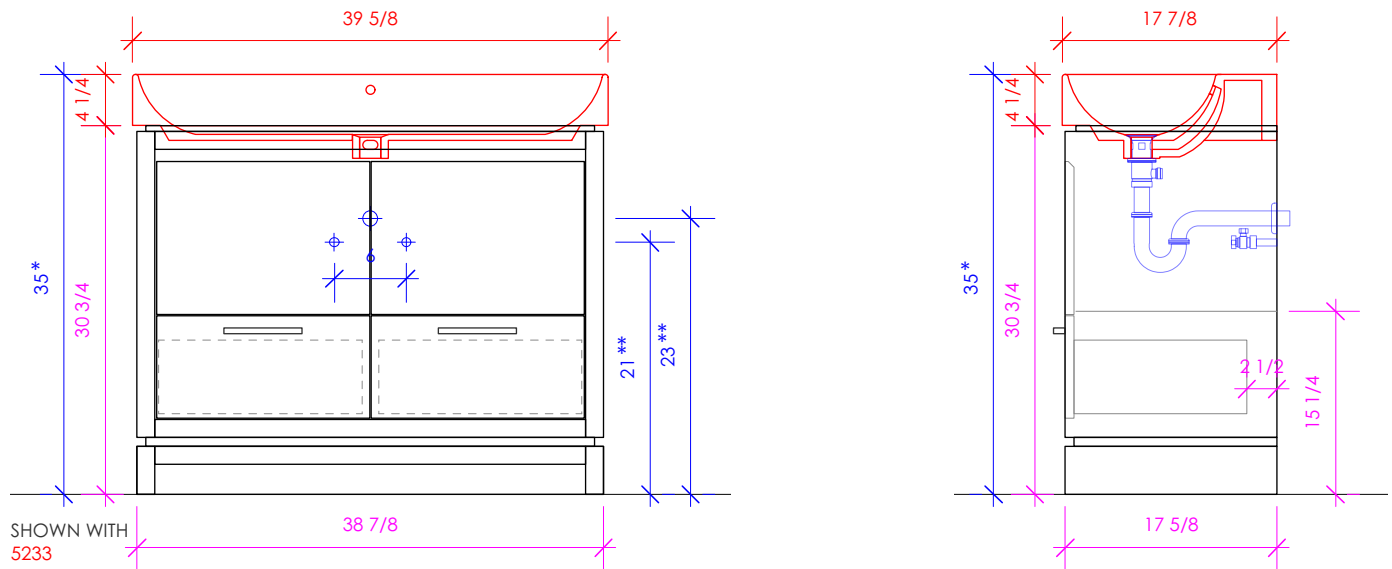

LACAVA

AQUASEI

AQS-F-40

* Recommended installation height
** Recommended plumbing location

FEATURES:

- FLOOR STANDING VANITY
- TWO DOORS WITH SOFT-CLOSE HINGES
- ROUTED FINGERPULL OPENINGS
- TWO DRAWERS WITH SOFT-CLOSE GLIDES
- DRAWER BOXES STAINED TO REFLECT EXTERIOR FINISH
- DECORATIVE HARDWARE K450 INCLUDED BUT NOT INSTALLED - CAN BE INSTALLED UPON REQUEST
- USED WITH 5233 OR 5243C/L/R SINK (SOLD SEPARATELY)
- MOUNTING: WOOD SPANS ACROSS THE BACK
(SEE FURNITURE MANUAL)
- PROUDLY HANDMADE IN THE USA
- MANUFACTURED WITH LOW VOC FINISHES AND WOOD FROM RENEWABLE FORESTS

1/2" THICKNESS

LACAVA reserves the right to revise any dimension or information on this sheet without notice. Dimensions are nominal and may vary within an industry accepted tolerance of 1/4". Cabinets with 'vanity top' sinks are made to the matching sink and dimensions may vary. LACAVA is not responsible for any cutouts, countertops, or furniture made without the actual product or template. Differences in color, grain, appearance, and texture are inherent in all natural woodwork and should be expected. Variances in these qualities are not deemed manufacturing defects and will not be accepted as valid reasons for return or exchanges. Plumbing specifications are only a guideline and may need alteration based on application.