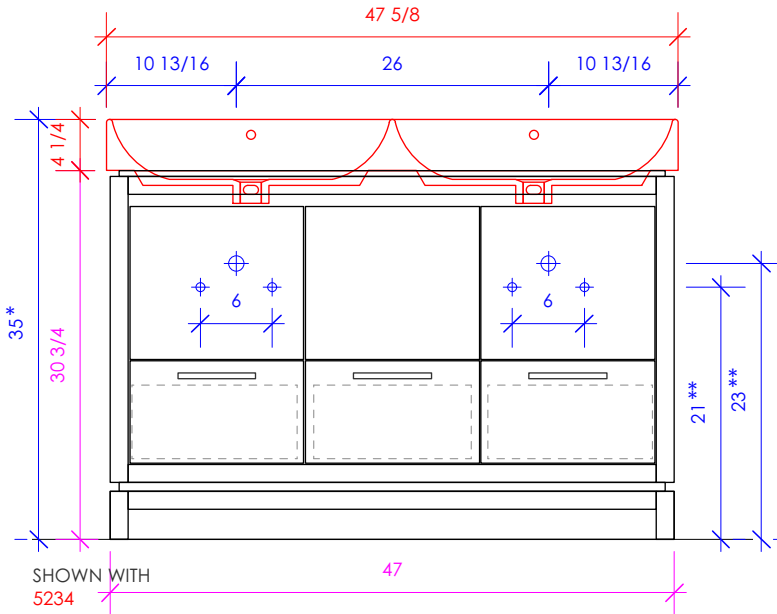

LACAVA

AQUASEI

AQS-F-48

SUGGESTED PLUMBING LOCATION WHEN USED WITH 5235 OR 5244C/L/R

* Recommended installation height
** Recommended plumbing location

FEATURES:

- FLOOR STANDING VANITY
- THREE DOORS WITH SOFT-CLOSE HINGES
- ROUTED FINGERPULL OPENINGS
- THREE DRAWERS WITH SOFT-CLOSE GLIDES
- DRAWER BOXES STAINED TO REFLECT EXTERIOR FINISH
- DECORATIVE HARDWARE K450 INCLUDED BUT NOT INSTALLED - CAN BE INSTALLED UPON REQUEST
- USED WITH 5234, 5235, OR 5244C/L/R SINK (SOLD SEPARATELY)
- MOUNTING: WOOD SPANS ACROSS THE BACK (SEE FURNITURE MANUAL)
- PROUDLY HANDMADE IN THE USA
- MANUFACTURED WITH LOW VOC FINISHES AND WOOD FROM RENEWABLE FORESTS

1/2" THICKNESS

LACAVA reserves the right to revise any dimension or information on this sheet without notice. Dimensions are nominal and may vary within an industry accepted tolerance of 1/4". Cabinets with 'vanity top' sinks are made to the matching sink and dimensions may vary. LACAVA is not responsible for any cutouts, countertops, or furniture made without the actual product or template. Differences in color, grain, appearance, and texture are inherent in all natural woodwork and should be expected. Variances in these qualities are not deemed manufacturing defects and will not be accepted as valid reasons for return or exchanges. Plumbing specifications are only a guideline and may need alteration based on application.