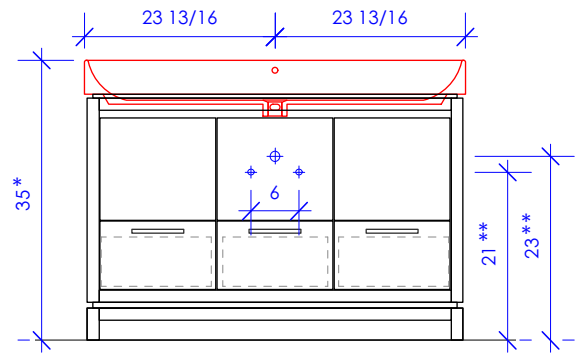

LACAVA

AQUASEI

AQS-F-48

SUGGESTED PLUMBING LOCATION WHEN USED WITH 5235 OR 5244C/L/R

* Recommended installation height
** Recommended plumbing location

FEATURES:

- FLOOR STANDING VANITY
- THREE DOORS WITH SOFT-CLOSE HINGES
- ROUTED FINGERPULL OPENINGS
- THREE DRAWERS WITH SOFT-CLOSE GLIDES
- DRAWER BOXES STAINED TO REFLECT EXTERIOR FINISH
- DECORATIVE HARDWARE K450 INCLUDED BUT NOT INSTALLED - CAN BE INSTALLED UPON REQUEST
- USED WITH 5234, 5235, OR 5244C/L/R SINK (SOLD SEPARATELY)
- MOUNTING: WOOD SPANS ACROSS THE BACK (SEE FURNITURE MANUAL)
- PROUDLY HANDMADE IN THE USA
- MANUFACTURED WITH LOW VOC FINISHES AND WOOD FROM RENEWABLE FORESTS

1/2" THICKNESS

LACAVA reserves the right to revise any dimension or information on this sheet without notice. Dimensions are nominal and may vary within an industry accepted tolerance of 1/4". Cabinets with 'vanity top' sinks are made to the matching sink and dimensions may vary. LACAVA is not responsible for any cutouts, countertops, or furniture made without the actual product or template. Differences in color, grain, appearance, and texture are inherent in all natural woodwork and should be expected. Variances in these qualities are not deemed manufacturing defects and will not be accepted as valid reasons for return or exchanges. Plumbing specifications are only a guideline and may need alteration based on application.