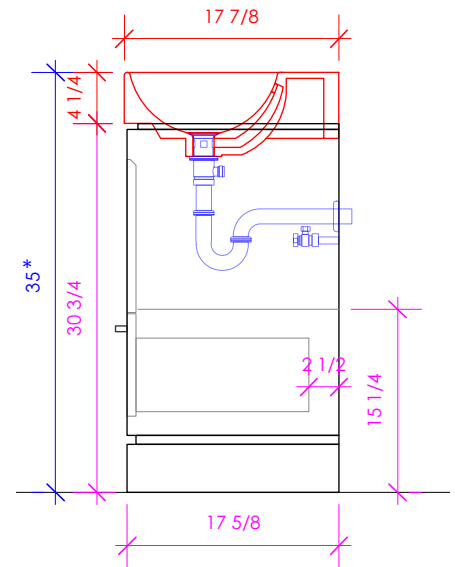

LACAVA

AQUASEI

AQS-F-48

SUGGESTED PLUMBING LOCATION WHEN USED WITH 5235 OR 5244C/L/R

* Recommended installation height
** Recommended plumbing location

FEATURES:

- FLOOR STANDING VANITY
- THREE DOORS WITH SOFT-CLOSE HINGES
- ROUTED FINGERPULL OPENINGS
- THREE DRAWERS WITH SOFT-CLOSE GLIDES
- DRAWER BOXES STAINED TO REFLECT EXTERIOR FINISH
- DECORATIVE HARDWARE K450 INCLUDED BUT NOT INSTALLED - CAN BE INSTALLED UPON REQUEST
- USED WITH 5234, 5235, OR 5244C/L/R SINK (SOLD SEPARATELY)
- MOUNTING: WOOD SPANS ACROSS THE BACK (SEE FURNITURE MANUAL)
- PROUDLY HANDMADE IN THE USA
- MANUFACTURED WITH LOW VOC FINISHES AND WOOD FROM RENEWABLE FORESTS

1/2" THICKNESS

LACAVA reserves the right to revise any dimension or information on this sheet without notice. Dimensions are nominal and may vary within an industry accepted tolerance of 1/4". Cabinets with 'vanity top' sinks are made to the matching sink and dimensions may vary. LACAVA is not responsible for any cutouts, countertops, or furniture made without the actual product or template. Differences in color, grain, appearance, and texture are inherent in all natural woodwork and should be expected. Variances in these qualities are not deemed manufacturing defects and will not be accepted as valid reasons for return or exchanges. Plumbing specifications are only a guideline and may need alteration based on application.