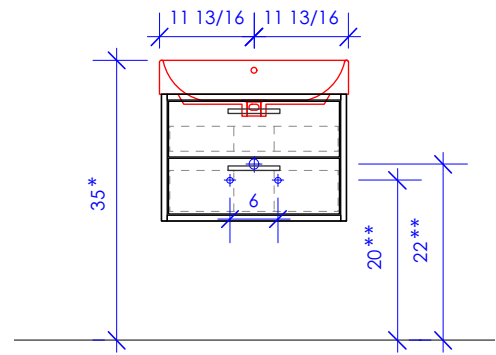

LACAVA

AQUASEI

AQS-W-24

SUGGESTED PLUMBING LOCATION WHEN USED WITH 5231 OR 5241L/R

SUGGESTED PLUMBING LOCATION WHEN USED WITH 5211