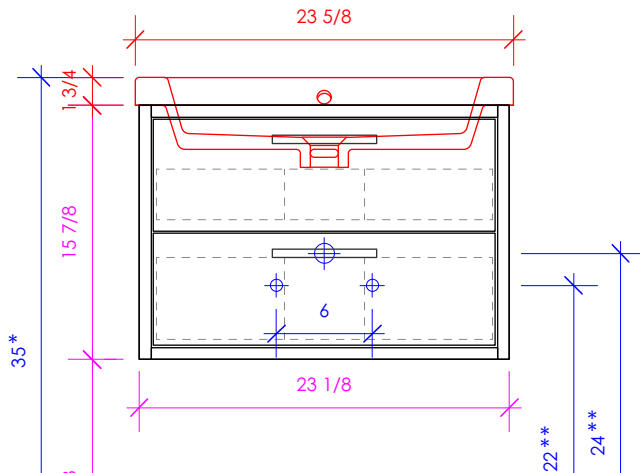

LACAVA

AQUASEI

AQS-W-24

SUGGESTED PLUMBING LOCATION WHEN USED WITH 5231 OR 5241L/R

SUGGESTED PLUMBING LOCATION WHEN USED WITH 5211