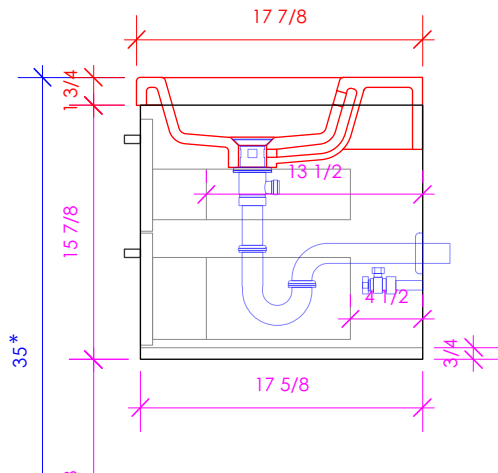

## AQUASEI

AQS-W-24

SUGGESTED PLUMBING LOCATION WHEN USED WITH 5231 OR 5241L/R

SUGGESTED PLUMBING LOCATION WHEN USED WITH 5211

\* Recommended installation height  
\*\* Recommended plumbing location

3/4" THICKNESS

3/4" THICKNESS

1/2" THICKNESS

LACAVA reserves the right to revise any dimension or information on this sheet without notice. Dimensions are nominal and may vary within an industry accepted tolerance of 1/4". Cabinets with 'vanity top' sinks are made to the matching sink and dimensions may vary. LACAVA is not responsible for any cutouts, countertops, or furniture made without the actual product or template. Differences in color, grain, appearance, and texture are inherent in all natural woodwork and should be expected. Variances in these qualities are not deemed manufacturing defects and will not be accepted as valid reasons for return or exchanges. Plumbing specifications are only a guideline and may need alteration based on application.