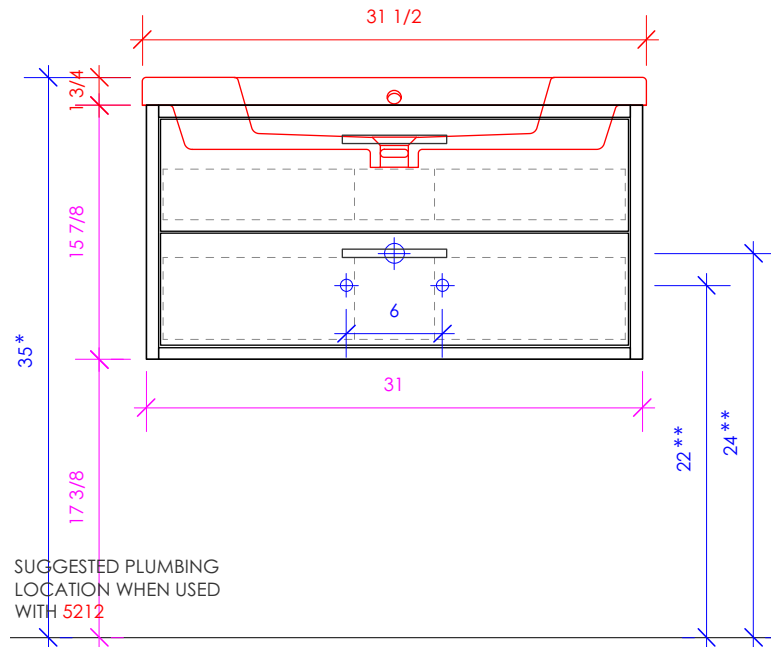

LACAVA

AQUASEI

AQS-W-32

SUGGESTED PLUMBING LOCATION WHEN USED WITH 5232 OR 5242L/R

SUGGESTED PLUMBING LOCATION WHEN USED WITH 5212

* Recommended installation height
** Recommended plumbing location

FEATURES:

1/2" THICKNESS

LACAVA reserves the right to revise any dimension or information on this sheet without notice. Dimensions are nominal and may vary within an industry accepted tolerance of 1/4". Cabinets with 'vanity top' sinks are made to the matching sink and dimensions may vary. LACAVA is not responsible for any cutouts, countertops, or furniture made without the actual product or template. Differences in color, grain, appearance, and texture are inherent in all natural woodwork and should be expected. Variances in these qualities are not deemed manufacturing defects and will not be accepted as valid reasons for return or exchanges. Plumbing specifications are only a guideline and may need alteration based on application.