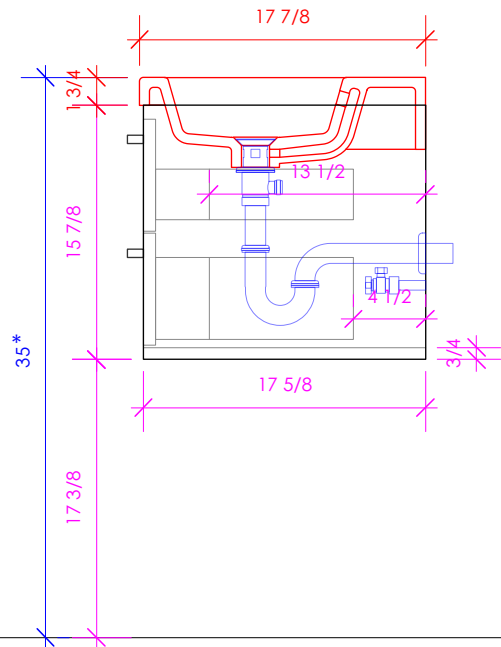

LACAVA

AQUASEI

AQS-W-32

SUGGESTED PLUMBING LOCATION WHEN USED WITH 5232 OR 5242L/R

SUGGESTED PLUMBING LOCATION WHEN USED WITH 5212

* Recommended installation height
** Recommended plumbing location

FEATURES:

1/2" THICKNESS

LACAVA reserves the right to revise any dimension or information on this sheet without notice. Dimensions are nominal and may vary within an industry accepted tolerance of 1/4". Cabinets with 'vanity top' sinks are made to the matching sink and dimensions may vary. LACAVA is not responsible for any cutouts, countertops, or furniture made without the actual product or template. Differences in color, grain, appearance, and texture are inherent in all natural woodwork and should be expected. Variances in these qualities are not deemed manufacturing defects and will not be accepted as valid reasons for return or exchanges. Plumbing specifications are only a guideline and may need alteration based on application.