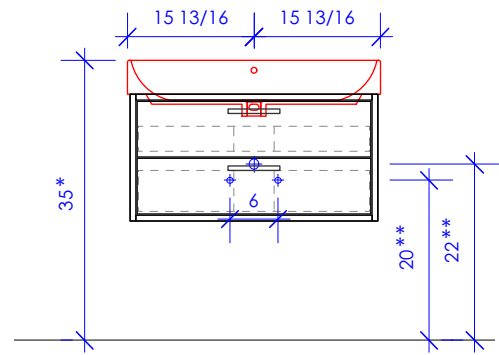

LACAVA

AQUASEI

AQS-W-32

SUGGESTED PLUMBING LOCATION WHEN USED WITH 5232 OR 5242L/R

SUGGESTED PLUMBING LOCATION WHEN USED WITH 5212

* Recommended installation height
** Recommended plumbing location

FEATURES:

1/2" THICKNESS

LACAVA reserves the right to revise any dimension or information on this sheet without notice. Dimensions are nominal and may vary within an industry accepted tolerance of 1/4". Cabinets with 'vanity top' sinks are made to the matching sink and dimensions may vary. LACAVA is not responsible for any cutouts, countertops, or furniture made without the actual product or template. Differences in color, grain, appearance, and texture are inherent in all natural woodwork and should be expected. Variances in these qualities are not deemed manufacturing defects and will not be accepted as valid reasons for return or exchanges. Plumbing specifications are only a guideline and may need alteration based on application.