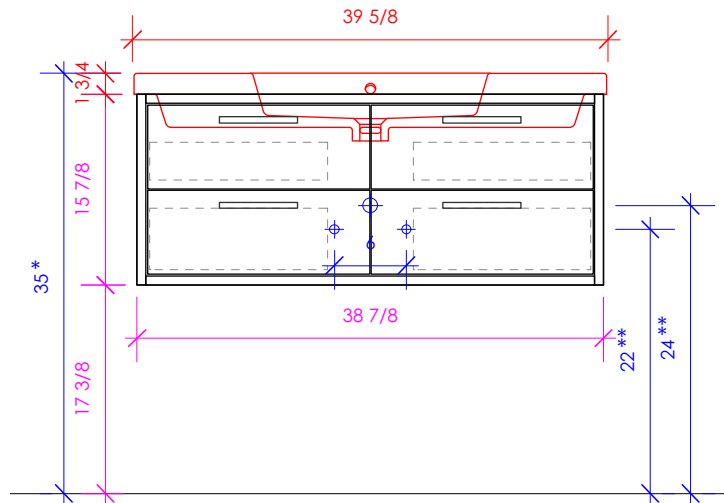

LACAVA

AQUASEI

AQS-W-40

SUGGESTED PLUMBING LOCATION WHEN USED WITH 5233 OR 5243C/L/R

SUGGESTED PLUMBING LOCATION WHEN USED WITH 5213

* Recommended installation height
** Recommended plumbing location

FEATURES:

1/2" THICKNESS

LACAVA reserves the right to revise any dimension or information on this sheet without notice. Dimensions are nominal and may vary within an industry accepted tolerance of 1/4". Cabinets with 'vanity top' sinks are made to the matching sink and dimensions may vary. LACAVA is not responsible for any cutouts, countertops, or furniture made without the actual product or template. Differences in color, grain, appearance, and texture are inherent in all natural woodwork and should be expected. Variances in these qualities are not deemed manufacturing defects and will not be accepted as valid reasons for return or exchanges. Plumbing specifications are only a guideline and may need alteration based on application.