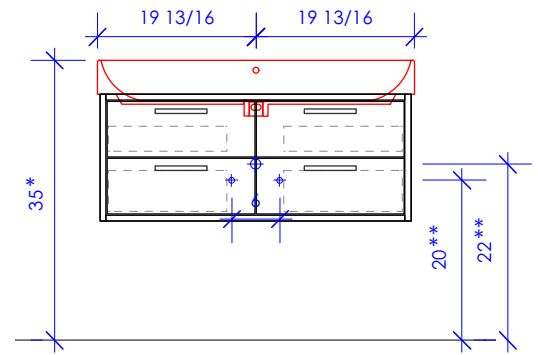

LACAVA

AQUASEI

AQS-W-40

SUGGESTED PLUMBING LOCATION WHEN USED WITH 5233 OR 5243C/L/R

SUGGESTED PLUMBING LOCATION WHEN USED WITH 5213

* Recommended installation height
** Recommended plumbing location

FEATURES:

1/2" THICKNESS

LACAVA reserves the right to revise any dimension or information on this sheet without notice. Dimensions are nominal and may vary within an industry accepted tolerance of 1/4". Cabinets with 'vanity top' sinks are made to the matching sink and dimensions may vary. LACAVA is not responsible for any cutouts, countertops, or furniture made without the actual product or template. Differences in color, grain, appearance, and texture are inherent in all natural woodwork and should be expected. Variances in these qualities are not deemed manufacturing defects and will not be accepted as valid reasons for return or exchanges. Plumbing specifications are only a guideline and may need alteration based on application.