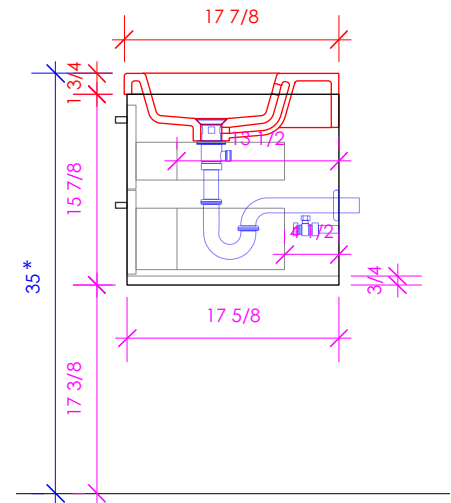

LACAVA

AQUASEI

AQS-W-40

SUGGESTED PLUMBING LOCATION WHEN USED WITH 5233 OR 5243C/L/R

SUGGESTED PLUMBING LOCATION WHEN USED WITH 5213

* Recommended installation height
** Recommended plumbing location

FEATURES:

1/2" THICKNESS

LACAVA reserves the right to revise any dimension or information on this sheet without notice. Dimensions are nominal and may vary within an industry accepted tolerance of 1/4". Cabinets with 'vanity top' sinks are made to the matching sink and dimensions may vary. LACAVA is not responsible for any cutouts, countertops, or furniture made without the actual product or template. Differences in color, grain, appearance, and texture are inherent in all natural woodwork and should be expected. Variances in these qualities are not deemed manufacturing defects and will not be accepted as valid reasons for return or exchanges. Plumbing specifications are only a guideline and may need alteration based on application.