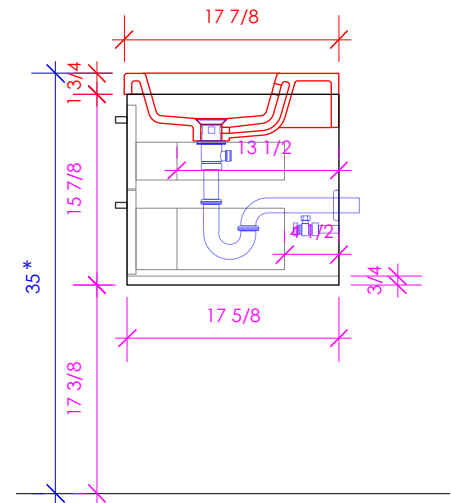

LACAVA

AQUASEI AQS-W-48D

SUGGESTED PLUMBING
LOCATION WHEN
USED WITH 5234

SUGGESTED PLUMBING
LOCATION WHEN USED
WITH 5214

* Recommended installation height
** Recommended plumbing location

FEATURES:

- WALL MOUNT VANITY
- FOUR DRAWERS WITH SOFT-CLOSE GLIDES
- DRAWER BOXES STAINED TO REFLECT EXTERIOR FINISH
- USED WITH 5234 OR 5214 SINK (SOLD SEPARATELY)
- DECORATIVE HARDWARE K450 INCLUDED BUT NOT INSTALLED - CAN BE INSTALLED UPON REQUEST
- MOUNTING: FRENCH CLEAT (INCLUDED) (SEE FURNITURE MANUAL)
- PROUDLY HANDMADE IN THE USA
- MANUFACTURED WITH LOW VOC FINISHES AND WOOD FROM RENEWABLE FORESTS

1/2" THICKNESS

LACAVA reserves the right to revise any dimension or information on this sheet without notice. Dimensions are nominal and may vary within an industry accepted tolerance of 1/4". Cabinets with 'vanity top' sinks are made to the matching sink and dimensions may vary. LACAVA is not responsible for any cutouts, countertops, or furniture made without the actual product or template. Differences in color, grain, appearance, and texture are inherent in all natural woodwork and should be expected. Variances in these qualities are not deemed manufacturing defects and will not be accepted as valid reasons for return or exchanges. Plumbing specifications are only a guideline and may need alteration based on application.