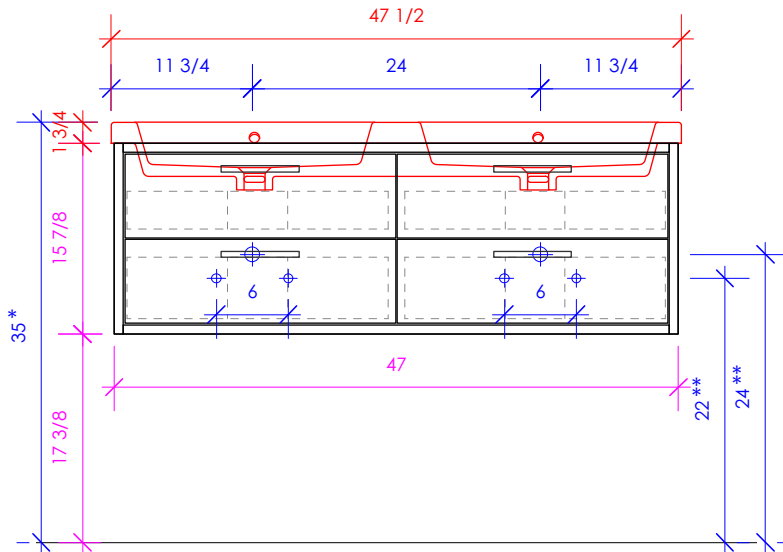

LACAVA

AQUASEI AQS-W-48D

SUGGESTED PLUMBING
LOCATION WHEN
USED WITH 5234

SUGGESTED PLUMBING
LOCATION WHEN USED
WITH 5214

* Recommended installation height
** Recommended plumbing location

FEATURES:

- WALL MOUNT VANITY
- FOUR DRAWERS WITH SOFT-CLOSE GLIDES
- DRAWER BOXES STAINED TO REFLECT EXTERIOR FINISH
- USED WITH 5234 OR 5214 SINK (SOLD SEPARATELY)
- DECORATIVE HARDWARE K450 INCLUDED BUT NOT INSTALLED - CAN BE INSTALLED UPON REQUEST
- MOUNTING: FRENCH CLEAT (INCLUDED) (SEE FURNITURE MANUAL)
- PROUDLY HANDMADE IN THE USA
- MANUFACTURED WITH LOW VOC FINISHES AND WOOD FROM RENEWABLE FORESTS

1/2" THICKNESS

LACAVA reserves the right to revise any dimension or information on this sheet without notice. Dimensions are nominal and may vary within an industry accepted tolerance of 1/4". Cabinets with 'vanity top' sinks are made to the matching sink and dimensions may vary. LACAVA is not responsible for any cutouts, countertops, or furniture made without the actual product or template. Differences in color, grain, appearance, and texture are inherent in all natural woodwork and should be expected. Variances in these qualities are not deemed manufacturing defects and will not be accepted as valid reasons for return or exchanges. Plumbing specifications are only a guideline and may need alteration based on application.