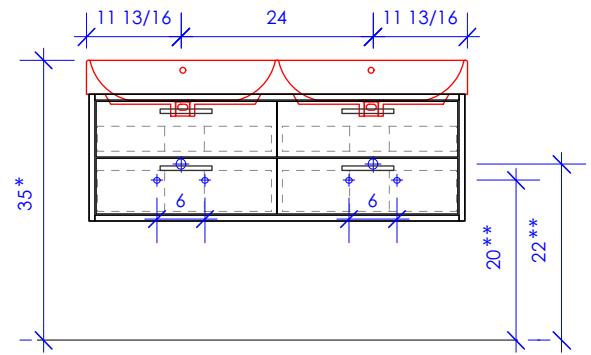

LACAVA

AQUASEI AQS-W-48D

SUGGESTED PLUMBING
LOCATION WHEN
USED WITH 5234

SUGGESTED PLUMBING
LOCATION WHEN USED
WITH 5214

* Recommended installation height
** Recommended plumbing location

FEATURES:

- WALL MOUNT VANITY
- FOUR DRAWERS WITH SOFT-CLOSE GLIDES
- DRAWER BOXES STAINED TO REFLECT EXTERIOR FINISH
- USED WITH 5234 OR 5214 SINK (SOLD SEPARATELY)
- DECORATIVE HARDWARE K450 INCLUDED BUT NOT INSTALLED - CAN BE INSTALLED UPON REQUEST
- MOUNTING: FRENCH CLEAT (INCLUDED) (SEE FURNITURE MANUAL)
- PROUDLY HANDMADE IN THE USA
- MANUFACTURED WITH LOW VOC FINISHES AND WOOD FROM RENEWABLE FORESTS

1/2" THICKNESS

LACAVA reserves the right to revise any dimension or information on this sheet without notice. Dimensions are nominal and may vary within an industry accepted tolerance of 1/4". Cabinets with 'vanity top' sinks are made to the matching sink and dimensions may vary. LACAVA is not responsible for any cutouts, countertops, or furniture made without the actual product or template. Differences in color, grain, appearance, and texture are inherent in all natural woodwork and should be expected. Variances in these qualities are not deemed manufacturing defects and will not be accepted as valid reasons for return or exchanges. Plumbing specifications are only a guideline and may need alteration based on application.