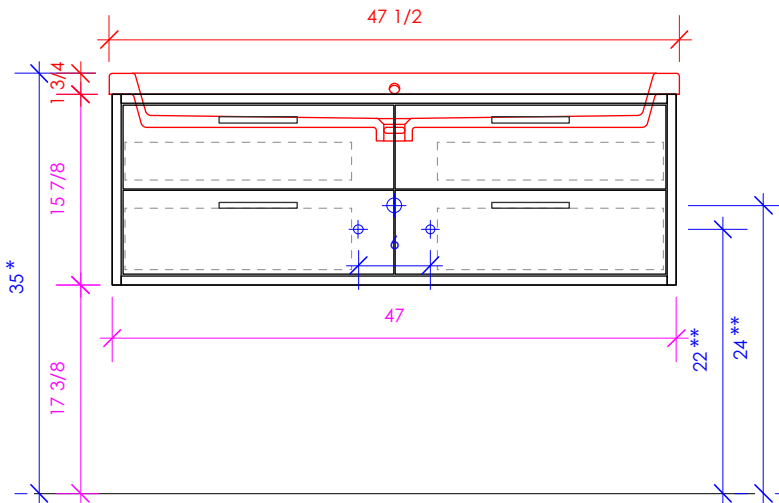

LACAVA

AQUASEI

AQS-W-48S

SUGGESTED PLUMBING LOCATION WHEN USED WITH 5235 OR 5244C/L/R

SUGGESTED PLUMBING LOCATION WHEN USED WITH 5215

* Recommended installation height
** Recommended plumbing location

FEATURES:

- WALL MOUNT VANITY
- FOUR DRAWERS WITH SOFT-CLOSE GLIDES
- DRAWER BOXES STAINED TO REFLECT EXTERIOR FINISH
- USED WITH 5235, 5215, OR 5244C/L/R SINK (SOLD SEPARATELY)
- DECORATIVE HARDWARE K450 INCLUDED BUT NOT INSTALLED - CAN BE INSTALLED UPON REQUEST
- MOUNTING: FRENCH CLEAT (INCLUDED) (SEE FURNITURE MANUAL)
- PROUDLY HANDMADE IN THE USA
- MANUFACTURED WITH LOW VOC FINISHES AND WOOD FROM RENEWABLE FORESTS

1/2" THICKNESS

LACAVA reserves the right to revise any dimension or information on this sheet without notice. Dimensions are nominal and may vary within an industry accepted tolerance of 1/4". Cabinets with 'vanity top' sinks are made to the matching sink and dimensions may vary. LACAVA is not responsible for any cutouts, countertops, or furniture made without the actual product or template. Differences in color, grain, appearance, and texture are inherent in all natural woodwork and should be expected. Variances in these qualities are not deemed manufacturing defects and will not be accepted as valid reasons for return or exchanges. Plumbing specifications are only a guideline and may need alteration based on application.