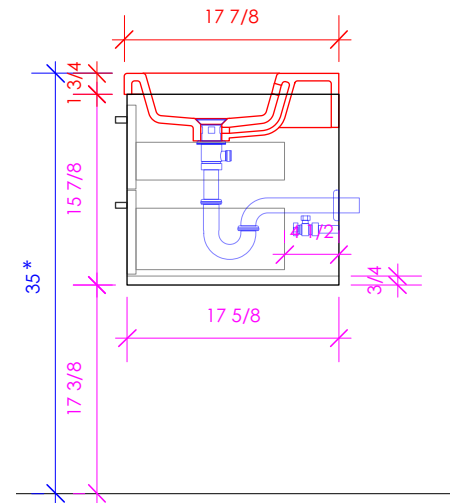

LACAVA

AQUASEI

AQS-W-48S

SUGGESTED PLUMBING LOCATION WHEN USED WITH 5235 OR 5244C/L/R

SUGGESTED PLUMBING LOCATION WHEN USED WITH 5215

* Recommended installation height
** Recommended plumbing location

FEATURES:

1/2" THICKNESS

LACAVA reserves the right to revise any dimension or information on this sheet without notice. Dimensions are nominal and may vary within an industry accepted tolerance of 1/4". Cabinets with 'vanity top' sinks are made to the matching sink and dimensions may vary. LACAVA is not responsible for any cutouts, countertops, or furniture made without the actual product or template. Differences in color, grain, appearance, and texture are inherent in all natural woodwork and should be expected. Variances in these qualities are not deemed manufacturing defects and will not be accepted as valid reasons for return or exchanges. Plumbing specifications are only a guideline and may need alteration based on application.