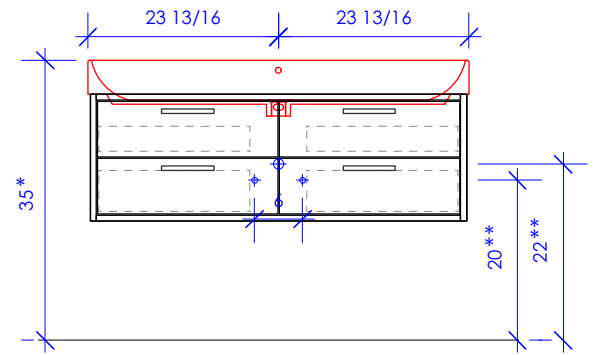

LACAVA

AQUASEI

AQS-W-48S

SUGGESTED PLUMBING LOCATION WHEN USED WITH 5235 OR 5244C/L/R

SUGGESTED PLUMBING LOCATION WHEN USED WITH 5215

* Recommended installation height
** Recommended plumbing location

FEATURES:

1/2" THICKNESS

LACAVA reserves the right to revise any dimension or information on this sheet without notice. Dimensions are nominal and may vary within an industry accepted tolerance of 1/4". Cabinets with 'vanity top' sinks are made to the matching sink and dimensions may vary. LACAVA is not responsible for any cutouts, countertops, or furniture made without the actual product or template. Differences in color, grain, appearance, and texture are inherent in all natural woodwork and should be expected. Variances in these qualities are not deemed manufacturing defects and will not be accepted as valid reasons for return or exchanges. Plumbing specifications are only a guideline and may need alteration based on application.