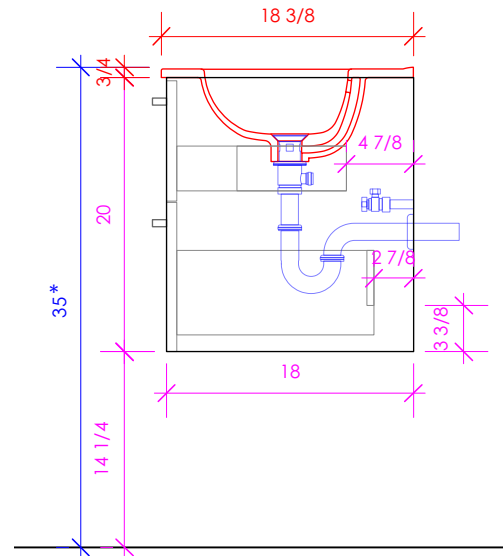

LACAVA

AQUATRE

AQT-WB-24

SHOWN WITH 8075 SINK

* Recommended installation height
** Recommended plumbing location

FEATURES:

- WALL MOUNT VANITY
- TWO DRAWERS WITH SELF-CLOSE GLIDES
- DRAWER BOXES STAINED TO REFLECT EXTERIOR FINISH
- USED WITH 8075A SINK (SOLD SEPARATELY)
- DECORATIVE HARDWARE K450 INCLUDED BUT NOT INSTALLED - CAN BE INSTALLED UPON REQUEST
- ****SPECIFY K450 FINISH WHEN PLACING ORDER****
- POLISHED CHROME, POLISHED NICKEL, BRUSHED NICKEL, MATTE BLACK, MATTE WHITE, SATIN BRASS
- MOUNTING: FRENCH CLEAT (INCLUDED) (SEE FURNITURE MANUAL)
- PROUDLY HANDMADE IN THE USA
- MANUFACTURED WITH LOW VOC FINISHES AND WOOD FROM RENEWABLE FORESTS

- BRK - BRICK
- MAH - MATCHA
- GAL - GALAXY
- TER - TERRACOTTA
- CHL - CHARCOAL
- FOR - FOREST
- BST - BASALTO

LACAVA reserves the right to revise any dimension or information on this sheet without notice. Dimensions are nominal and may vary within an industry accepted tolerance of 1/4". Cabinets with 'vanity top' sinks are made to the matching sink and dimensions may vary. LACAVA is not responsible for any cutouts, countertops, or furniture made without the actual product or template. Differences in color, grain, appearance, and texture are inherent in all natural woodwork and should be expected. Variances in these qualities are not deemed manufacturing defects and will not be accepted as valid reasons for return or exchanges. Plumbing specifications are only a guideline and may need alteration based on application.