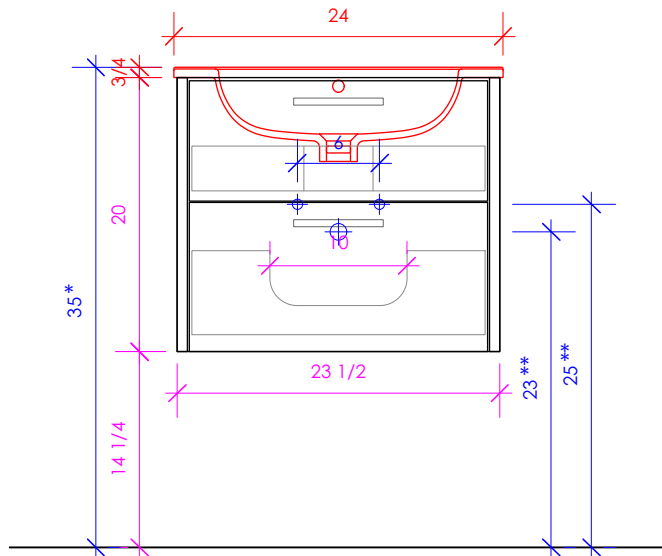

LACAVA

AQUATRE

AQT-WB-24

SHOWN WITH 8075 SINK

* Recommended installation height
** Recommended plumbing location

FEATURES:

- WALL MOUNT VANITY
- TWO DRAWERS WITH SELF-CLOSE GLIDES
- DRAWER BOXES STAINED TO REFLECT EXTERIOR FINISH
- USED WITH 8075A SINK (SOLD SEPARATELY)
- DECORATIVE HARDWARE K450 INCLUDED BUT NOT INSTALLED - CAN BE INSTALLED UPON REQUEST
- ****SPECIFY K450 FINISH WHEN PLACING ORDER****
- POLISHED CHROME, POLISHED NICKEL, BRUSHED NICKEL, MATTE BLACK, MATTE WHITE, SATIN BRASS
- MOUNTING: FRENCH CLEAT (INCLUDED) (SEE FURNITURE MANUAL)
- PROUDLY HANDMADE IN THE USA
- MANUFACTURED WITH LOW VOC FINISHES AND WOOD FROM RENEWABLE FORESTS