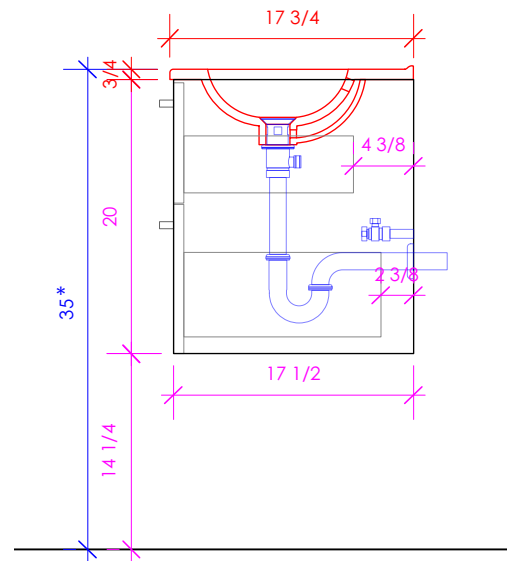

1/2" THICKNESS

LACAVA reserves the right to revise any dimension or information on this sheet without notice. Dimensions are nominal and may vary within an industry accepted tolerance of 1/4". Cabinets with 'vanity top' sinks are made to the matching sink and dimensions may vary. LACAVA is not responsible for any cutouts, countertops, or furniture made without the actual product or template. Differences in color, grain, appearance, and texture are inherent in all natural woodwork and should be expected. Variances in these qualities are not deemed manufacturing defects and will not be accepted as valid reasons for return or exchanges. Plumbing specifications are only a guideline and may need alteration based on application.

6630 WEST WRIGHTWOOD
CHICAGO, IL 60707

PH: 773-637-9600
FAX: 773-637-9601

LACAVA.COM
INFO@LACAVA.COM

LACAVA

AQUATRE

AQT-WB-40

SHOWN WITH 8072 SINK

* Recommended installation height
** Recommended plumbing location