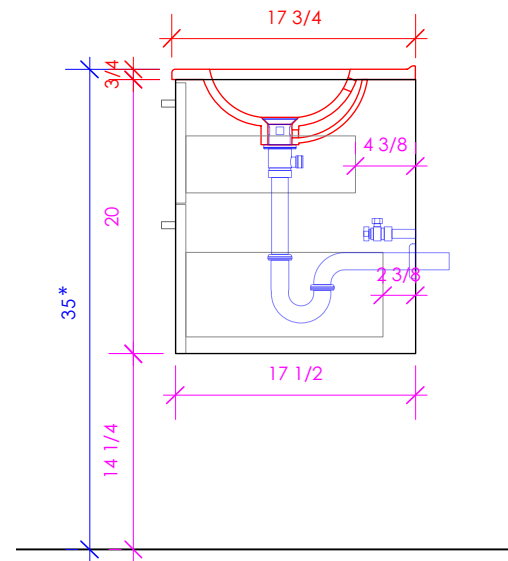

LACAVA

AQUATRE

AQT-WB-40

SHOWN WITH 8073 SINK

* Recommended installation height
** Recommended plumbing location

FEATURES:

- WALL MOUNT VANITY
- FOUR DRAWERS WITH SELF-CLOSE GLIDES
- DRAWER BOXES STAINED TO REFLECT EXTERIOR FINISH
- USED WITH 8073 OR 8072 SINK (SOLD SEPARATELY)
- DECORATIVE HARDWARE K450 INCLUDED BUT NOT INSTALLED - CAN BE INSTALLED UPON REQUEST
- ****SPECIFY K450 FINISH WHEN PLACING ORDER****
- POLISHED CHROME, POLISHED NICKEL, BRUSHED NICKEL,**
- MATTE BLACK, MATTE WHITE, SATIN BRASS**
- MOUNTING: FRENCH CLEAT (INCLUDED)
 (SEE FURNITURE MANUAL)
- PROUDLY HANDMADE IN THE USA
- MANUFACTURED WITH LOW VOC FINISHES AND WOOD FROM RENEWABLE FORESTS

1/2" THICKNESS

LACAVA reserves the right to revise any dimension or information on this sheet without notice. Dimensions are nominal and may vary within an industry accepted tolerance of 1/4". Cabinets with 'vanity top' sinks are made to the matching sink and dimensions may vary. LACAVA is not responsible for any cutouts, countertops, or furniture made without the actual product or template. Differences in color, grain, appearance, and texture are inherent in all natural woodwork and should be expected. Variances in these qualities are not deemed manufacturing defects and will not be accepted as valid reasons for return or exchanges. Plumbing specifications are only a guideline and may need alteration based on application.