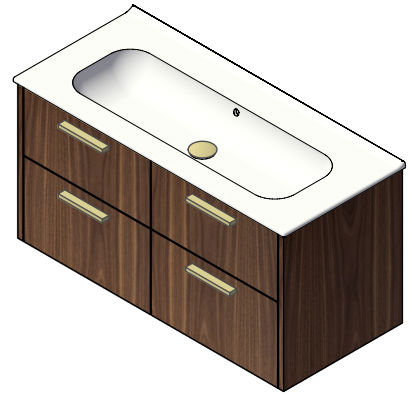

LACAVA

AQUATRE

AQT-WB-40

SHOWN WITH 8072 SINK