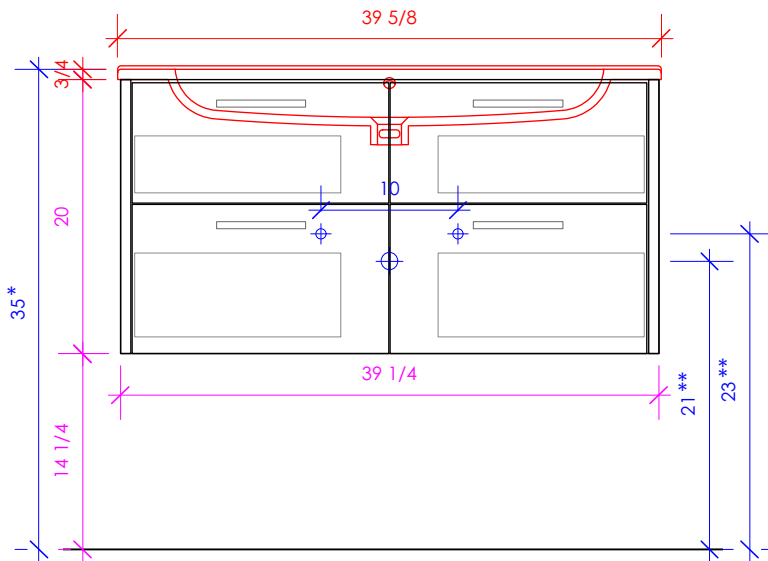

1/2" THICKNESS

LACAVA reserves the right to revise any dimension or information on this sheet without notice. Dimensions are nominal and may vary within an industry accepted tolerance of 1/4". Cabinets with 'vanity top' sinks are made to the matching sink and dimensions may vary. LACAVA is not responsible for any cutouts, countertops, or furniture made without the actual product or template. Differences in color, grain, appearance, and texture are inherent in all natural woodwork and should be expected. Variances in these qualities are not deemed manufacturing defects and will not be accepted as valid reasons for return or exchanges. Plumbing specifications are only a guideline and may need alteration based on application.

6630 WEST WRIGHTWOOD
CHICAGO, IL 60707

PH: 773-637-9600
FAX: 773-637-9601

LACAVA.COM
INFO@LACAVA.COM

LACAVA

AQUATRE

AQT-WB-40

SHOWN WITH 8072 SINK

* Recommended installation height
** Recommended plumbing location