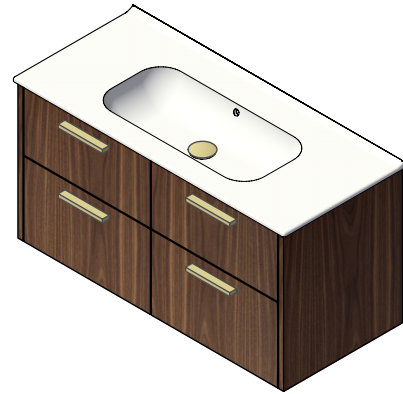

LACAVA

AQUATRE

AQT-WB-40

SHOWN WITH 8073 SINK

* Recommended installation height
** Recommended plumbing location

FEATURES:

- WALL MOUNT VANITY
- FOUR DRAWERS WITH SELF-CLOSE GLIDES
- DRAWER BOXES STAINED TO REFLECT EXTERIOR FINISH
- USED WITH 8073 OR 8072 SINK (SOLD SEPARATELY)
- DECORATIVE HARDWARE K450 INCLUDED BUT NOT INSTALLED - CAN BE INSTALLED UPON REQUEST
- ****SPECIFY K450 FINISH WHEN PLACING ORDER****
- POLISHED CHROME, POLISHED NICKEL, BRUSHED NICKEL,**
- MATTE BLACK, MATTE WHITE, SATIN BRASS**
- MOUNTING: FRENCH CLEAT (INCLUDED)
 (SEE FURNITURE MANUAL)
- PROUDLY HANDMADE IN THE USA
- MANUFACTURED WITH LOW VOC FINISHES AND WOOD FROM RENEWABLE FORESTS