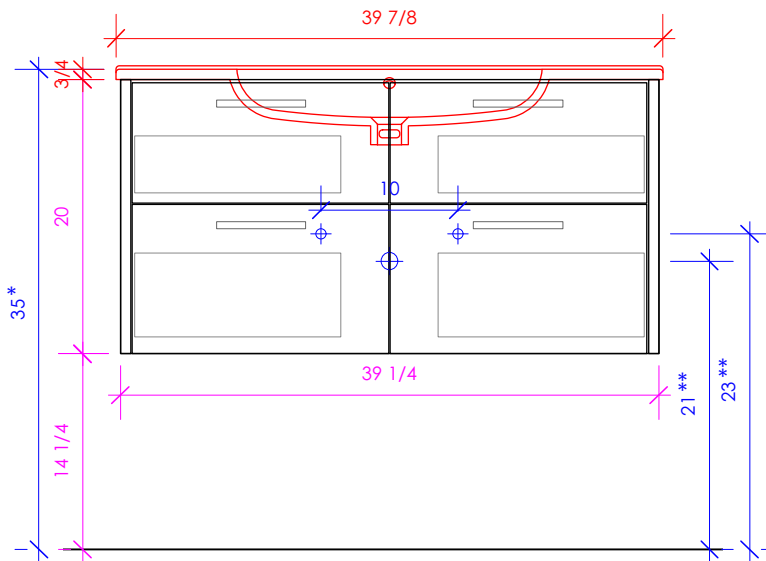

LACAVA

AQUATRE

AQT-WB-40

SHOWN WITH 8073 SINK

* Recommended installation height
** Recommended plumbing location

FEATURES:

- WALL MOUNT VANITY
- FOUR DRAWERS WITH SELF-CLOSE GLIDES
- DRAWER BOXES STAINED TO REFLECT EXTERIOR FINISH
- USED WITH 8073 OR 8072 SINK (SOLD SEPARATELY)
- DECORATIVE HARDWARE K450 INCLUDED BUT NOT INSTALLED - CAN BE INSTALLED UPON REQUEST
- ****SPECIFY K450 FINISH WHEN PLACING ORDER****
- POLISHED CHROME, POLISHED NICKEL, BRUSHED NICKEL,**
- MATTE BLACK, MATTE WHITE, SATIN BRASS**
- MOUNTING: FRENCH CLEAT (INCLUDED)
 (SEE FURNITURE MANUAL)
- PROUDLY HANDMADE IN THE USA
- MANUFACTURED WITH LOW VOC FINISHES AND WOOD FROM RENEWABLE FORESTS

1/2" THICKNESS

LACAVA reserves the right to revise any dimension or information on this sheet without notice. Dimensions are nominal and may vary within an industry accepted tolerance of 1/4". Cabinets with 'vanity top' sinks are made to the matching sink and dimensions may vary. LACAVA is not responsible for any cutouts, countertops, or furniture made without the actual product or template. Differences in color, grain, appearance, and texture are inherent in all natural woodwork and should be expected. Variances in these qualities are not deemed manufacturing defects and will not be accepted as valid reasons for return or exchanges. Plumbing specifications are only a guideline and may need alteration based on application.