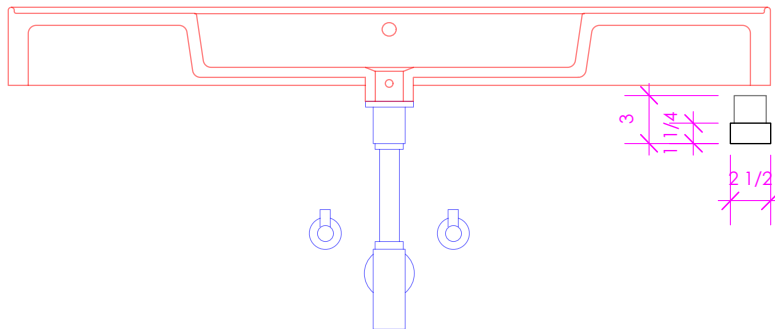

### FEATURES:

- WELDED METAL TOWEL BAR
- WALL MOUNTED
- USED BELOW SINK (SOLD SEPARATELY)
- PROUDLY HANDMADE IN THE USA