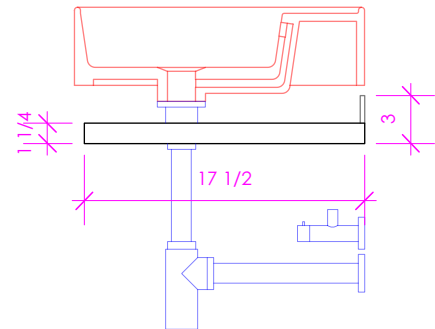

### FEATURES:

- WELDED METAL TOWEL BAR
- WALL MOUNTED
- USED BELOW SINK (SOLD SEPARATELY)
- PROUDLY HANDMADE IN THE USA