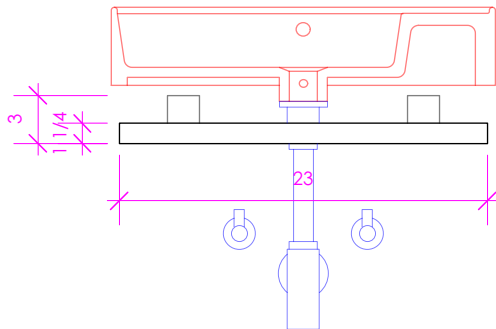

### FEATURES:

- WELDED METAL TOWEL BAR
- WALL MOUNTED
- USED BELOW 5211, 5231, 5241L/R, OR 5464 SINK (SOLD SEPARATELY)
- PROUDLY HANDMADE IN THE USA