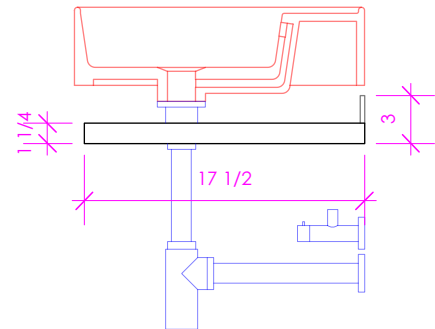

### FEATURES:

- WELDED METAL TOWEL BAR
- WALL MOUNTED
- USED BELOW 5211, 5231, 5241L/R, OR 5464 SINK (SOLD SEPARATELY)
- PROUDLY HANDMADE IN THE USA