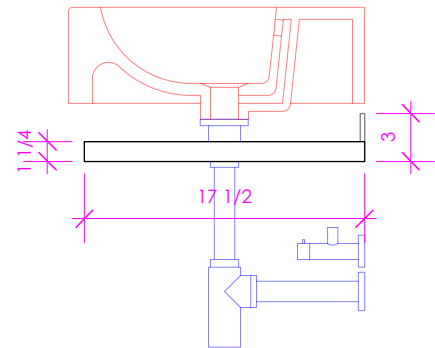

LACAVA

AQUA TOWEL BAR

ATB-28

FEATURES:

- WELDED METAL TOWEL BAR
- WALL MOUNTED
- USED BELOW 5468 SINK (SOLD SEPARATELY)
- PROUDLY HANDMADE IN THE USA

FINISHES:

WOOD:

STANDARD:

3/4" THICKNESS

3/4" THICKNESS

1/2" THICKNESS

LACAVA reserves the right to revise any dimension or information on this sheet without notice. Dimensions are nominal and may vary within an industry accepted tolerance of 1/4". Cabinets with 'vanity top' sinks are made to the matching sink and dimensions may vary. LACAVA is not responsible for any cutouts, countertops, or furniture made without the actual product or template. Differences in color, grain, appearance, and texture are inherent in all natural woodwork and should be expected. Variances in these qualities are not deemed manufacturing defects and will not be accepted as valid reasons for return or exchanges. Plumbing specifications are only a guideline and may need alteration based on application.