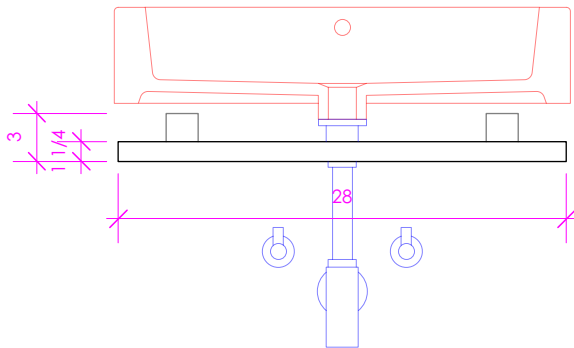

LACAVA

AQUA TOWEL BAR

ATB-28

FEATURES:

- WELDED METAL TOWEL BAR
- WALL MOUNTED
- USED BELOW 5468 SINK (SOLD SEPARATELY)
- PROUDLY HANDMADE IN THE USA

FINISHES:

WOOD:

STANDARD:

3/4" THICKNESS

3/4" THICKNESS

1/2" THICKNESS

LACAVA reserves the right to revise any dimension or information on this sheet without notice. Dimensions are nominal and may vary within an industry accepted tolerance of 1/4". Cabinets with 'vanity top' sinks are made to the matching sink and dimensions may vary. LACAVA is not responsible for any cutouts, countertops, or furniture made without the actual product or template. Differences in color, grain, appearance, and texture are inherent in all natural woodwork and should be expected. Variances in these qualities are not deemed manufacturing defects and will not be accepted as valid reasons for return or exchanges. Plumbing specifications are only a guideline and may need alteration based on application.