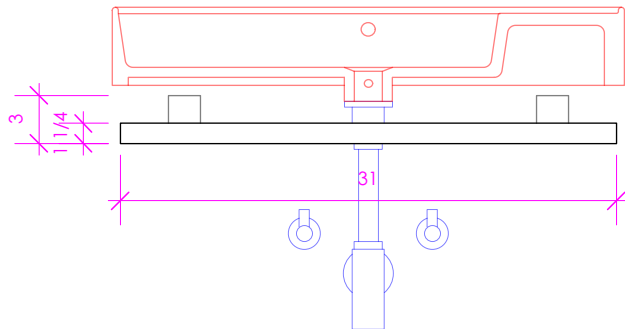

### FEATURES:

- WELDED METAL TOWEL BAR
- WALL MOUNTED
- USED BELOW 5212, 5232, OR 5242L/R SINK (SOLD SEPARATELY)
- PROUDLY HANDMADE IN THE USA