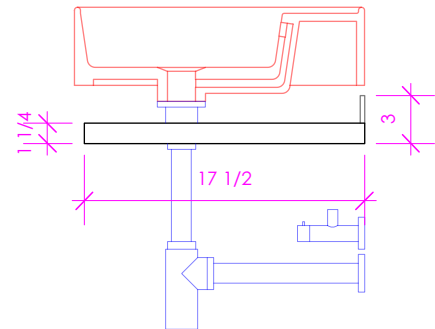

### FEATURES:

- WELDED METAL TOWEL BAR
- WALL MOUNTED
- USED BELOW 5212, 5232, OR 5242L/R SINK (SOLD SEPARATELY)
- PROUDLY HANDMADE IN THE USA