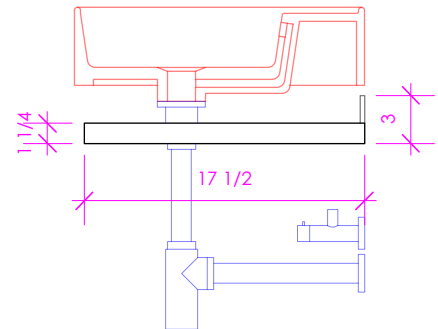

### FEATURES:

- WELDED METAL TOWEL BAR
- WALL MOUNTED
- USED BELOW **5213, 5233, 5243L/R OR 5460**
- SINK (SOLD SEPARATELY)
- PROUDLY HANDMADE IN THE USA