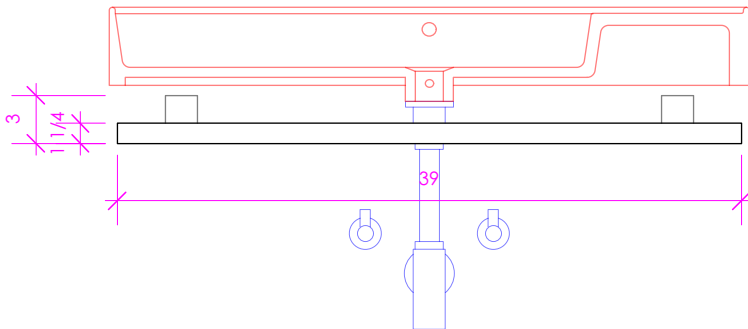

### FEATURES:

- WELDED METAL TOWEL BAR
- WALL MOUNTED
- USED BELOW **5213, 5233, 5243L/R OR 5460**
- SINK (SOLD SEPARATELY)
- PROUDLY HANDMADE IN THE USA