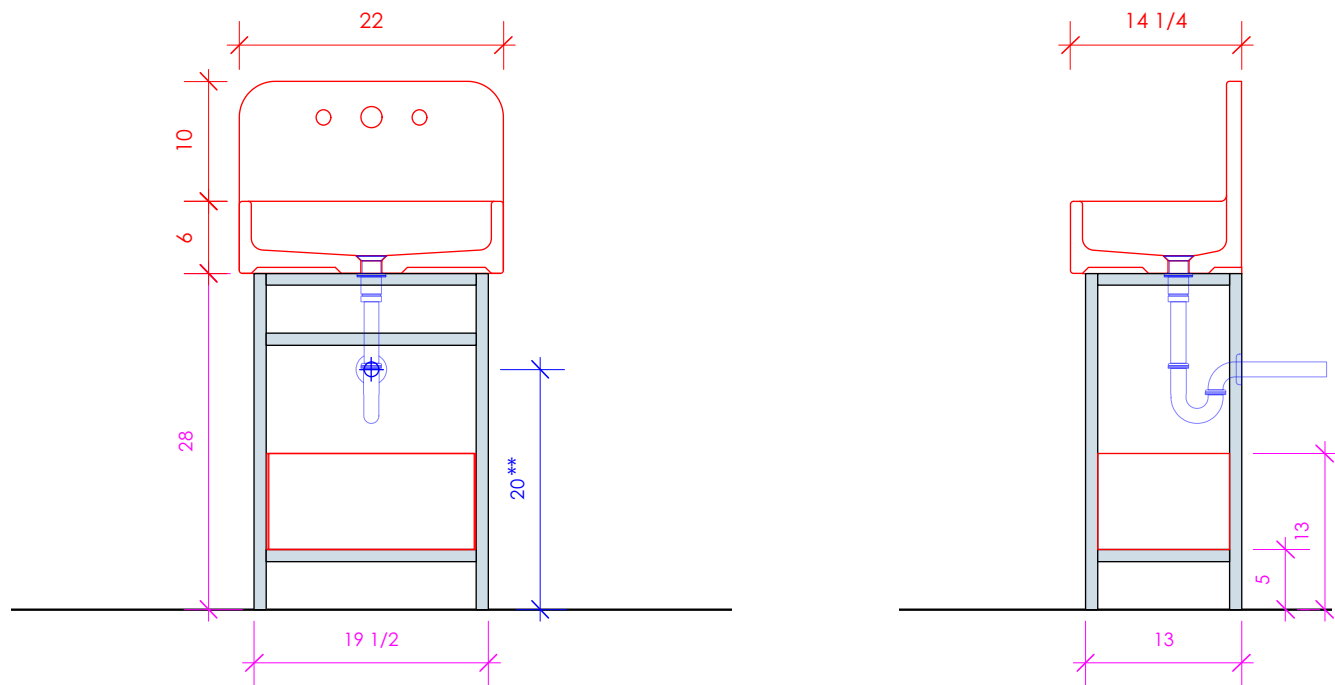

LACAVA

CONCRETE SINK CONSOLES

CON-FD-2214

SHOWN WITH
CT2214

** Recommended plumbing location

FEATURES:

- FLOOR STANDING CONSOLE
- WELDED METAL CONSOLE
- USED WITH CT2214 SINK (SOLD SEPARATELY)
- ADD ON SHELF CON-FD-2214SH AVAILABLE (SOLD SEPARATELY)
- ADD ON DRAWER BOX WITH FINGERPULL OPENING CON-FD-2214DR AVAILABLE (SOLD SEPARATELY)
- MOUNTING: PREDRILLED HOLES IN METAL SPANS (SEE FURNITURE MANUAL)
- PROUDLY HANDMADE IN THE USA
- MANUFACTURED WITH LOW VOC FINISHES AND WOOD FROM RENEWABLE FORESTS

LACAVA reserves the right to revise any dimension or information on this sheet without notice. Dimensions are nominal and may vary within an industry accepted tolerance of 1/4". Cabinets with 'vanity top' sinks are made to the matching sink and dimensions may vary. LACAVA is not responsible for any cutouts, countertops, or furniture made without the actual product or template. Differences in color, grain, appearance, and texture are inherent in all natural woodwork and should be expected. Variances in these qualities are not deemed manufacturing defects and will not be accepted as valid reasons for return or exchanges. Plumbing specifications are only a guideline and may need alteration based on application.