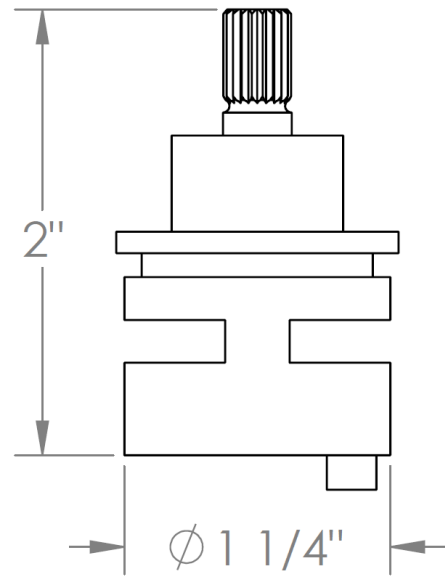

CRTSHV1.2-AUT

Cartridge for AUT1.2-W

Temperature Control for Wall Mount Automatic Faucet

Temperature Only - Non-Shutoff Cartridge

Meets the applicable requirements of ASME A112.18.1-2005/CSA B125.1-05, entitled "Plumbing Supply Fittings"