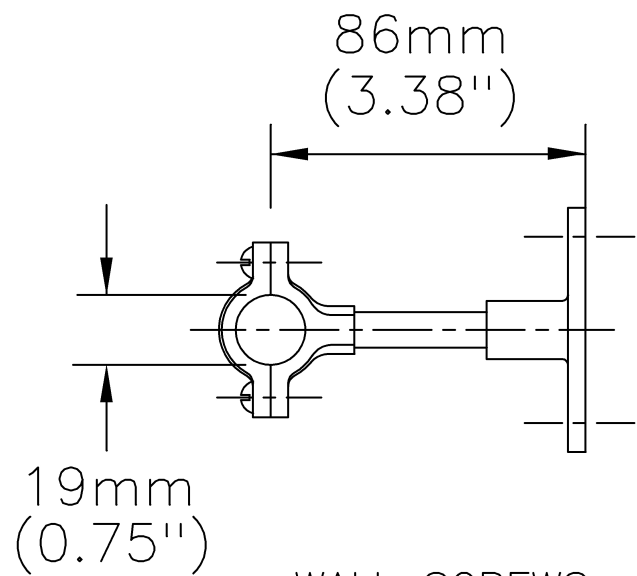

WALL SCREWS
NOT SUPPLIED

Delta reserves the right (1) to make changes to specifications and materials, and (2) to change or discontinue models, both without notice or obligation. Dimensions are for reference. Measurement may vary plus or minus 6mm(0.25"). Mounting locations are suggested only. Check with local codes for requirements in your area. This spec was produced April 16, 2021.