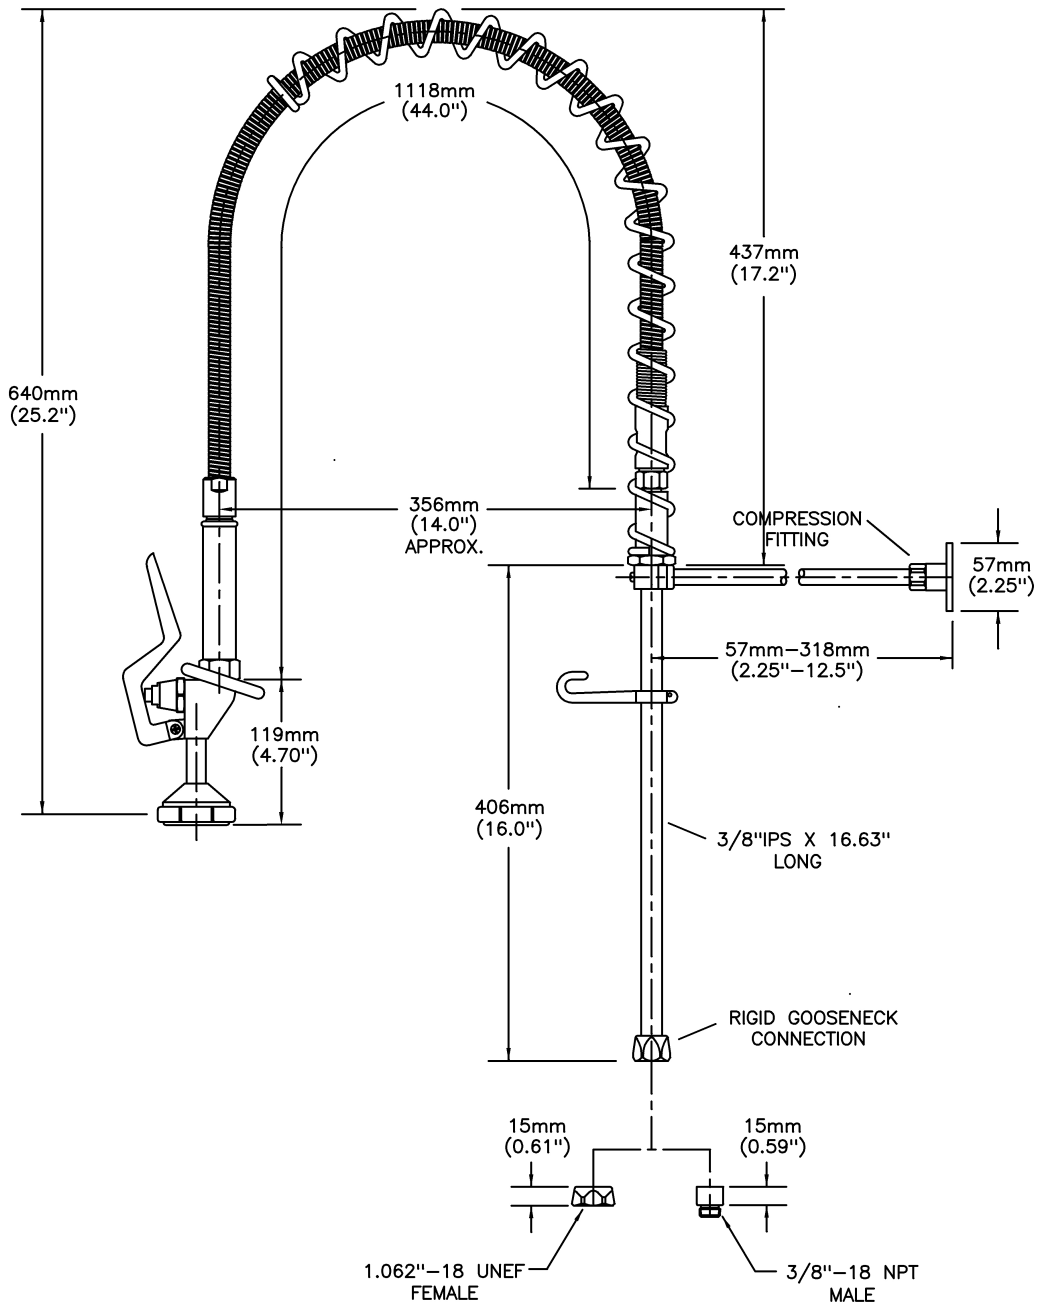

SPECIFICATION:

- Pre-Rinse Conversion Kit for Chicago Faucet, T & S Brass, Fisher and other manufacturers with a 3/8" Female Iron Pipe body outlet thread
- Includes 3/8" heavy duty IPS rigid riser, 12" adjustable length wall bracket
- Brass spray valve hook
- Gooseneck spring, stainless steel hose, insulated handle grip, spring loaded spray valve, hold open ring
- Integral faucet check stops or supply line check valves are required to prevent cross flow (NOT SUPPLIED)
- Standard spray outlet is 1.6 USGPM @ 60 PSI
- Also supplied with Energy Saver spray face (1.2 USGPM @ 60 PSI)

OPERATION:

- Not Available

(Dimensional drawing on following page)

Delta reserves the right (1) to make changes to specifications and materials, and (2) to change or discontinue models, both without notice or obligation. Dimensions are for reference. Measurement may vary plus or minus 6mm(0.25"). Mounting locations are suggested only. Check with local codes for requirements in your area. This spec was produced May 28, 2021.

NOTE: INTEGRAL FAUCET CHECK STOPS
 OR SUPPLY LINE CHECK VALVES
 ARE REQUIRED TO PREVENT
 CROSS FLOW (NOT SUPPLIED)

Delta reserves the right (1) to make changes to specifications and materials, and (2) to change or discontinue models, both without notice or obligation. Dimensions are for reference. Measurement may vary plus or minus 6mm(0.25"). Mounting locations are suggested only. Check with local codes for requirements in your area. This spec was produced May 28, 2021.