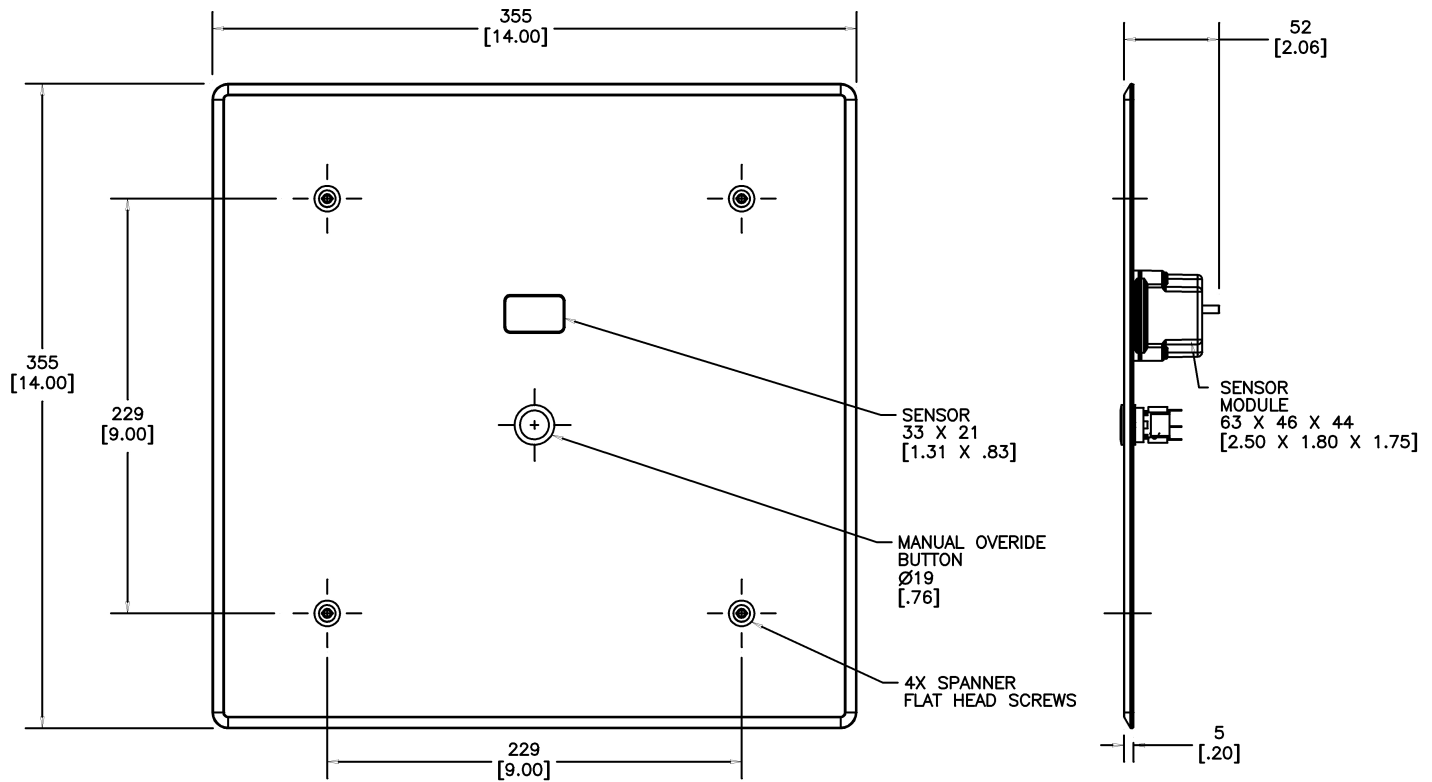

### SPECIFICATION:

- Hardwire (24 VAC) infrared electronic activated concealed flush valve system
- Stainless steel cover with integral sensor utilizing H2Optics® technology and S/S vandal resistant mounting screws
- Metal mounting box or frame, power function light, field selectable sensor range
- Preset blocking time, built-in activation delay
- Electronic manual override
- Solenoid operation valve
- HARD WIRE operated
- For WALLHUNG WC with 1 1/2" BACK inlet
- With 14" x 14" Front Access Wallplate
- External water conserving flush adjustment: Factory set to 6 Litre(1.6 Gal.) - Field Adjustable from 4.2L to 25L (1.1 to 6.6 Gal.)

### OPERATION:

- 8 second blocking time
- 4 second activation delay
- Adjustable flush volume using adjustment screw on flush valve
- Selectable sensing distance: 24" to 56" in 8" increments. Factory set to 40"

***(Dimensional drawing on following page)***

Delta reserves the right (1) to make changes to specifications and materials, and (2) to change or discontinue models, both without notice or obligation. Dimensions are for reference. Measurement may vary plus or minus 6mm(0.25"). Mounting locations are suggested only. Check with local codes for requirements in your area. This spec was produced April 13, 2021.

Delta reserves the right (1) to make changes to specifications and materials, and (2) to change or discontinue models, both without notice or obligation. Dimensions are for reference. Measurement may vary plus or minus 6mm(0.25"). Mounting locations are suggested only. Check with local codes for requirements in your area. This spec was produced April 13, 2021.