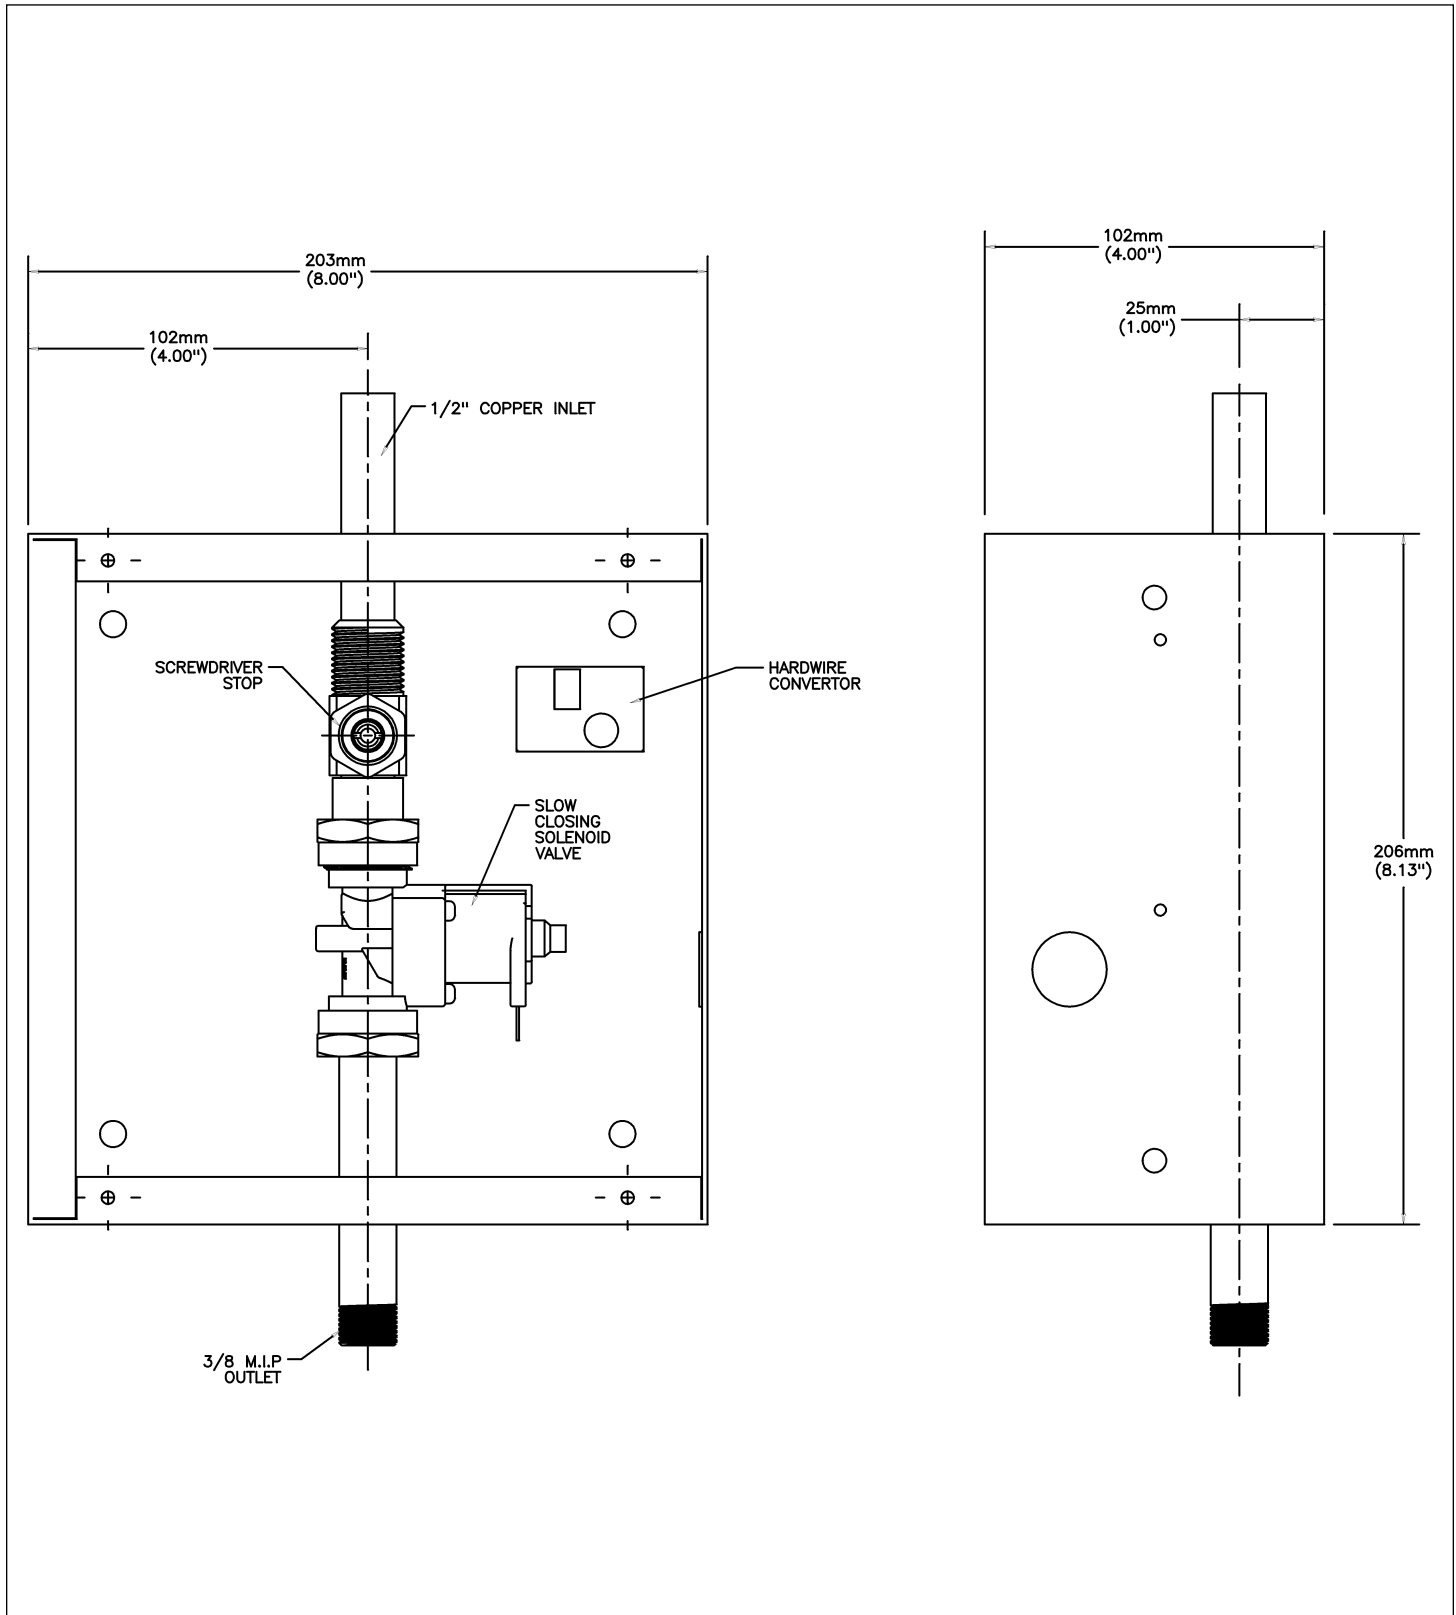

Model No: 1600T9003RI

Delta reserves the right (1) to make changes to specifications and materials, and (2) to change or discontinue models, both without notice or obligation. Dimensions are for reference. Measurement may vary plus or minus 6mm(0.25"). Mounting locations are suggested only. Check with local codes for requirements in your area. This spec was produced May 03, 2021.

Delta Faucet Company - 55 East 111th St. - Indianapolis, Indiana, USA 46280 - (317) 848-1812
Delta Faucet Canada - 395 Matheson Blvd E - Mississauga, Ontario, Canada L4Z 2H2 - (905) 712-3030