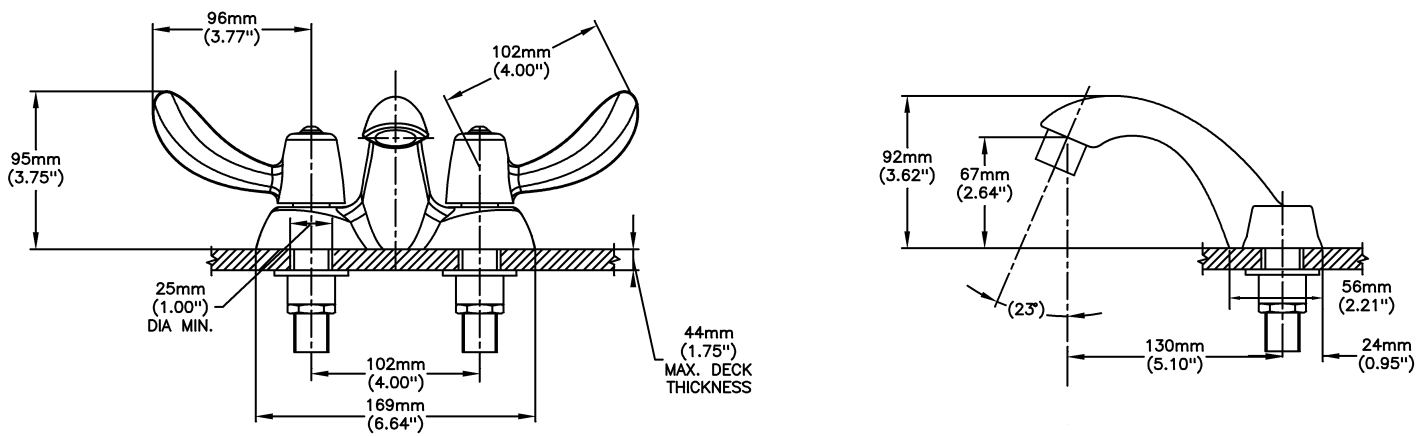

Lavatory Faucets

4" Centerset- CER-TECK ceramic structures

Model No: 21C142

COMPLIES WITH:

- CSA certified
- Complies to ASME A112.18.1/CSA B125.1
- Verified compliant with 0.25% weighted average Pb content regulations
-  Handles No. 2, 3, 4 and 5
Indicates compliance to ICC/ANSI A117.1
-  Outlet options 2,3 and 4 are EPA WaterSense listed
- (Contact Delta Representative for State and/or Local Approvals)

NOTES:

21T - 4" Centerset - TUF-TECK® compression structures

SPECIFICATION:

- HEAVY DUTY CAST BRASS centerset faucet
- 102mm (4") centers, two handle
- Polished chrome plated finish with polished underspout
- Metal hold-down package
- Designed for routine 180°F (82°C) disinfection cycles up to 30 mins
- Outlet#: 4 - Standard 1.5 GPM (5.7 L/Min) Flow Control Aerator
- Handle#: 2 - 102 mm (4") Hooded Blade Handles-ADA compliant-Metal-Color indexed-Vandal resistant screws
- Standard Product Less Pop-up (No Pop-up Hole)

OPERATION:

- Not Available

(Dimensional drawing on following page)

Delta reserves the right (1) to make changes to specifications and materials, and (2) to change or discontinue models, both without notice or obligation. Dimensions are for reference. Measurement may vary plus or minus 6mm(0.25"). Mounting locations are suggested only. Check with local codes for requirements in your area. This spec was produced April 13, 2021.

INLETS: 1/2" MIP/COUPLING NUTS (NUTS NOT SUPPLIED)

Delta reserves the right (1) to make changes to specifications and materials, and (2) to change or discontinue models, both without notice or obligation. Dimensions are for reference. Measurement may vary plus or minus 6mm(0.25"). Mounting locations are suggested only. Check with local codes for requirements in your area. This spec was produced April 13, 2021.