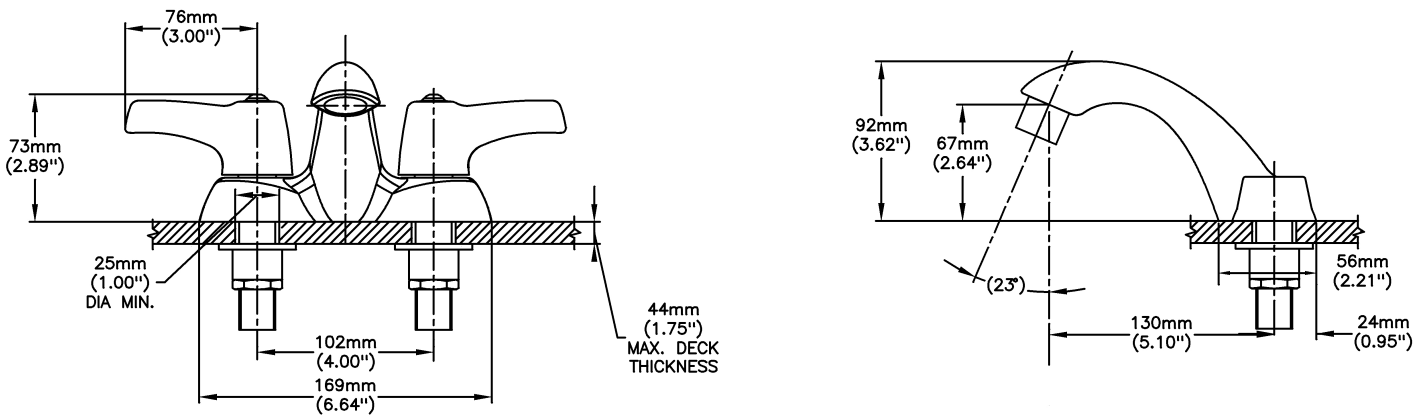

Lavatory Faucets

4" Centerset- CER-TECK ceramic structures

Model No: 21C153

COMPLIES WITH:

- CSA certified
- Complies to ASME A112.18.1/CSA B125.1
- Verified compliant with 0.25% weighted average Pb content regulations
-  Handles No. 2, 3, 4 and 5
Indicates compliance to ICC/ANSI A117.1
- (Contact Delta Representative for State and/or Local Approvals)

NOTES:

21T - 4" Centerset - TUF-TECK® compression structures

SPECIFICATION:

- HEAVY DUTY CAST BRASS centerset faucet
- 102mm (4") centers, two handle
- Polished chrome plated finish with polished underspout
- Metal hold-down package
- Designed for routine 180°F (82°C) disinfection cycles up to 30 mins
- Outlet#: 5 - Vandal Resistant 0.5gpm (1.9 L/min) Non-Aerating Spray Outlet
- Handle#: 3 - 76 mm (3") Lever Blade Handles-ADA Compliant-Metal-Color indexed-Vandal Resistant (VR) screws
- Standard Product Less Pop-up (No Pop-up Hole)

OPERATION:

- Not Available

(Dimensional drawing on following page)

Delta reserves the right (1) to make changes to specifications and materials, and (2) to change or discontinue models, both without notice or obligation. Dimensions are for reference. Measurement may vary plus or minus 6mm(0.25"). Mounting locations are suggested only. Check with local codes for requirements in your area. This spec was produced April 16, 2021.

INLETS: 1/2" MIP/COUPLING NUTS (NUTS NOT SUPPLIED)

Delta reserves the right (1) to make changes to specifications and materials, and (2) to change or discontinue models, both without notice or obligation. Dimensions are for reference. Measurement may vary plus or minus 6mm(0.25"). Mounting locations are suggested only. Check with local codes for requirements in your area. This spec was produced April 16, 2021.