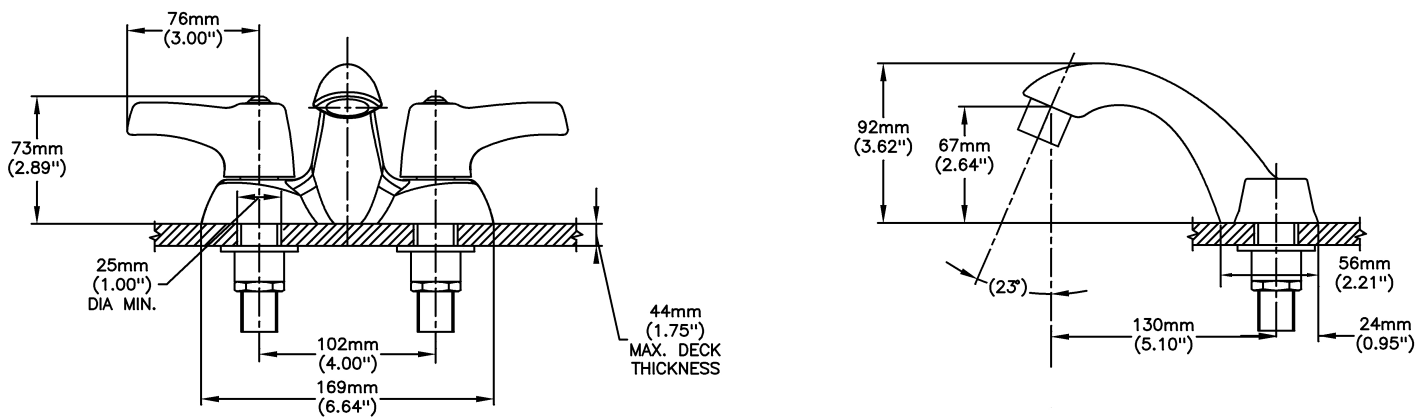

Lavatory Faucets

4" Centerset- CER-TECK ceramic structures

Model No: 21C193

COMPLIES WITH:

- CSA certified
- Complies to ASME A112.18.1/CSA B125.1
- Verified compliant with 0.25% weighted average Pb content regulations
-  Handles No. 2, 3, 4 and 5
Indicates compliance to ICC/ANSI A117.1
- (Contact Delta Representative for State and/or Local Approvals)

NOTES:

21T - 4" Centerset - TUF-TECK® compression structures

SPECIFICATION:

- HEAVY DUTY CAST BRASS centerset faucet
- 102mm (4") centers, two handle
- Polished chrome plated finish with polished underspout
- Metal hold-down package
- Designed for routine 180°F (82°C) disinfection cycles up to 30 mins
- Outlet#: 9 - Vandal Resistant 0.35 gpm (1.32 L/min.) Non-Aerating Spray Outlet
- Handle#: 3 - 76 mm (3") Lever Blade Handles-ADA Compliant-Metal-Color indexed-Vandal Resistant (VR) screws
- Standard Product Less Pop-up (No Pop-up Hole)

OPERATION:

- Not Available

(Dimensional drawing on following page)

Delta reserves the right (1) to make changes to specifications and materials, and (2) to change or discontinue models, both without notice or obligation. Dimensions are for reference. Measurement may vary plus or minus 6mm(0.25"). Mounting locations are suggested only. Check with local codes for requirements in your area. This spec was produced June 22, 2021.

INLETS: 1/2" MIP/COUPLING NUTS (NUTS NOT SUPPLIED)

Delta reserves the right (1) to make changes to specifications and materials, and (2) to change or discontinue models, both without notice or obligation. Dimensions are for reference. Measurement may vary plus or minus 6mm(0.25"). Mounting locations are suggested only. Check with local codes for requirements in your area. This spec was produced June 22, 2021.