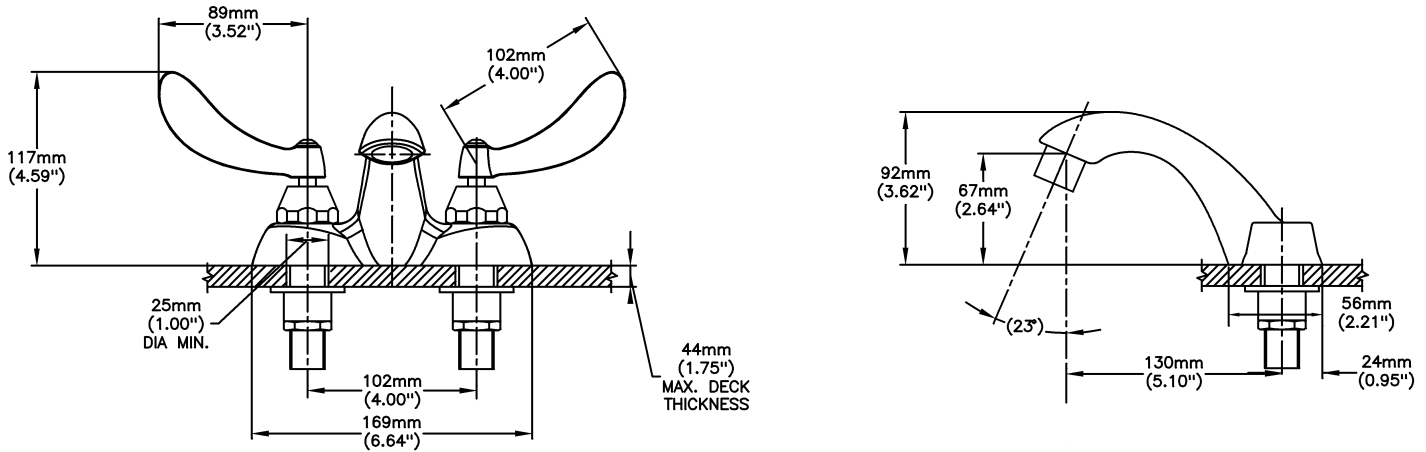

#### OPERATION:

- Not Available

***(Dimensional drawing on following page)***

Delta reserves the right (1) to make changes to specifications and materials, and (2) to change or discontinue models, both without notice or obligation. Dimensions are for reference. Measurement may vary plus or minus 6mm(0.25"). Mounting locations are suggested only. Check with local codes for requirements in your area. This spec was produced June 22, 2021.

INLETS: 1/2" MIP/COUPLING NUTS (NUTS NOT SUPPLIED)

Delta reserves the right (1) to make changes to specifications and materials, and (2) to change or discontinue models, both without notice or obligation. Dimensions are for reference. Measurement may vary plus or minus 6mm(0.25"). Mounting locations are suggested only. Check with local codes for requirements in your area. This spec was produced June 22, 2021.