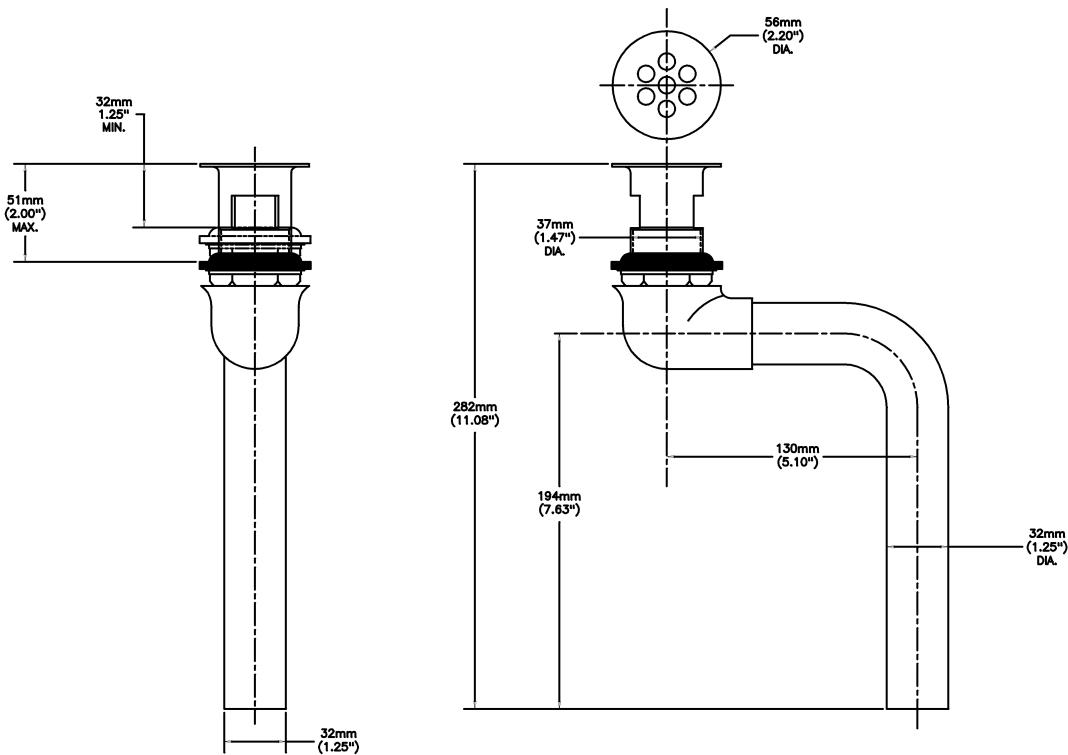

Lavatory Faucets

102mm (4")Centerset with ADA Offset Grid Strainer
(No Pop-up hole)

Model No: 22C531

COMPLIES WITH:

- CSA certified
- Verified compliant with 0.25% weighted average Pb content regulations
- Complies to ASME A112.18.1/CSA B125.1
- Complies to ASME A112.18.6 for Flex Connector Models
- ♿ Indicates compliance to ICC/ANSI A117.1
- ♻️ Outlet options 2,3 and 4 are EPA WaterSense listed
- (Contact Delta Representative for State and/or Local Approvals)

SPECIFICATION:

- CAST BRASS
- Ceramic cartridge with rotational limit stop
- Metal hold-down package
- 102mm (4")Centerset with ADA Offset Grid Strainer (No Pop-up hole)
- Chrome Finish
- Outlet#: 3 - Vandal Resistant 1.5 gpm (5.7L/min) Flow Control Aerator
- Handle#: 1 - Vandal Resistant 89mm(3 1/2") lever handle - ADA compliant-colour indexed

OPERATION:

- Not Available

(Dimensional drawing on following page)

Delta reserves the right (1) to make changes to specifications and materials, and (2) to change or discontinue models, both without notice or obligation. Dimensions are for reference. Measurement may vary plus or minus 6mm(0.25"). Mounting locations are suggested only. Check with local codes for requirements in your area. This spec was produced June 08, 2021.

INLET FOR 3/8" OR 1/2" FLEXIBLE RISER
OR 1/2-14 NPSM COUPLING NUT (NOT SUPPLIED)

Delta reserves the right (1) to make changes to specifications and materials, and (2) to change or discontinue models, both without notice or obligation. Dimensions are for reference. Measurement may vary plus or minus 6mm(0.25"). Mounting locations are suggested only. Check with local codes for requirements in your area. This spec was produced June 08, 2021.