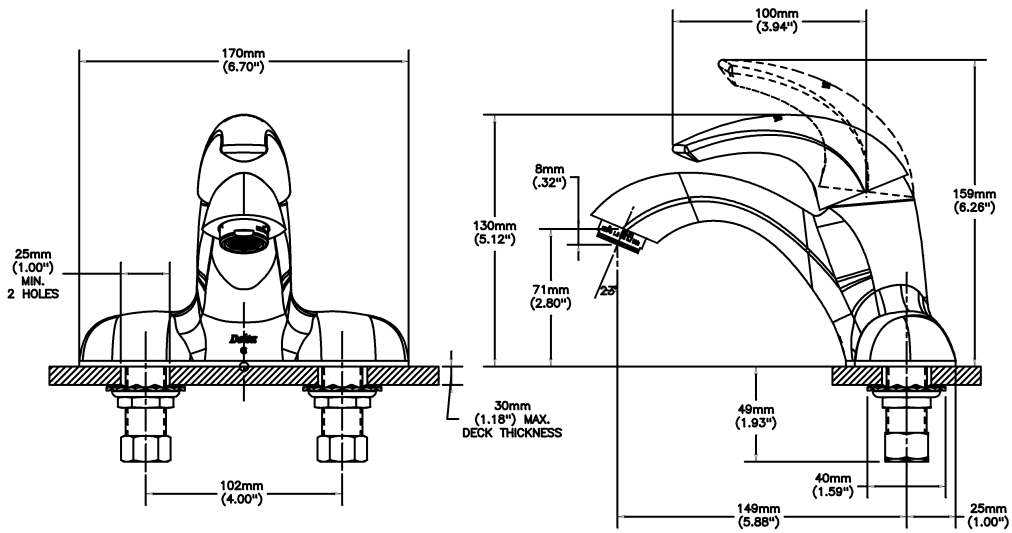

Lavatory Faucets

102mm (4")Centerset with ADA Offset Grid Strainer
(No Pop-up hole)

Model No: 22C531

COMPLIES WITH:

- CSA certified
- Verified compliant with 0.25% weighted average Pb content regulations
- Complies to ASME A112.18.1/CSA B125.1
- Complies to ASME A112.18.6 for Flex Connector Models
- ♿ Indicates compliance to ICC/ANSI A117.1
- ♻️ Outlet options 2,3 and 4 are EPA WaterSense listed
- (Contact Delta Representative for State and/or Local Approvals)

SPECIFICATION:

- CAST BRASS
- Ceramic cartridge with rotational limit stop
- Metal hold-down package
- 102mm (4")Centerset with ADA Offset Grid Strainer (No Pop-up hole)
- Chrome Finish
- Outlet#: 3 - Vandal Resistant 1.5 gpm (5.7L/min) Flow Control Aerator
- Handle#: 1 - Vandal Resistant 89mm(3 1/2") lever handle - ADA compliant-colour indexed

OPERATION:

- Not Available

(Dimensional drawing on following page)

Delta reserves the right (1) to make changes to specifications and materials, and (2) to change or discontinue models, both without notice or obligation. Dimensions are for reference. Measurement may vary plus or minus 6mm(0.25"). Mounting locations are suggested only. Check with local codes for requirements in your area. This spec was produced June 08, 2021.

INLET FOR 3/8" OR 1/2" FLEXIBLE RISER
OR 1/2-14 NPSM COUPLING NUT (NOT SUPPLIED)

Delta reserves the right (1) to make changes to specifications and materials, and (2) to change or discontinue models, both without notice or obligation. Dimensions are for reference. Measurement may vary plus or minus 6mm(0.25"). Mounting locations are suggested only. Check with local codes for requirements in your area. This spec was produced June 08, 2021.