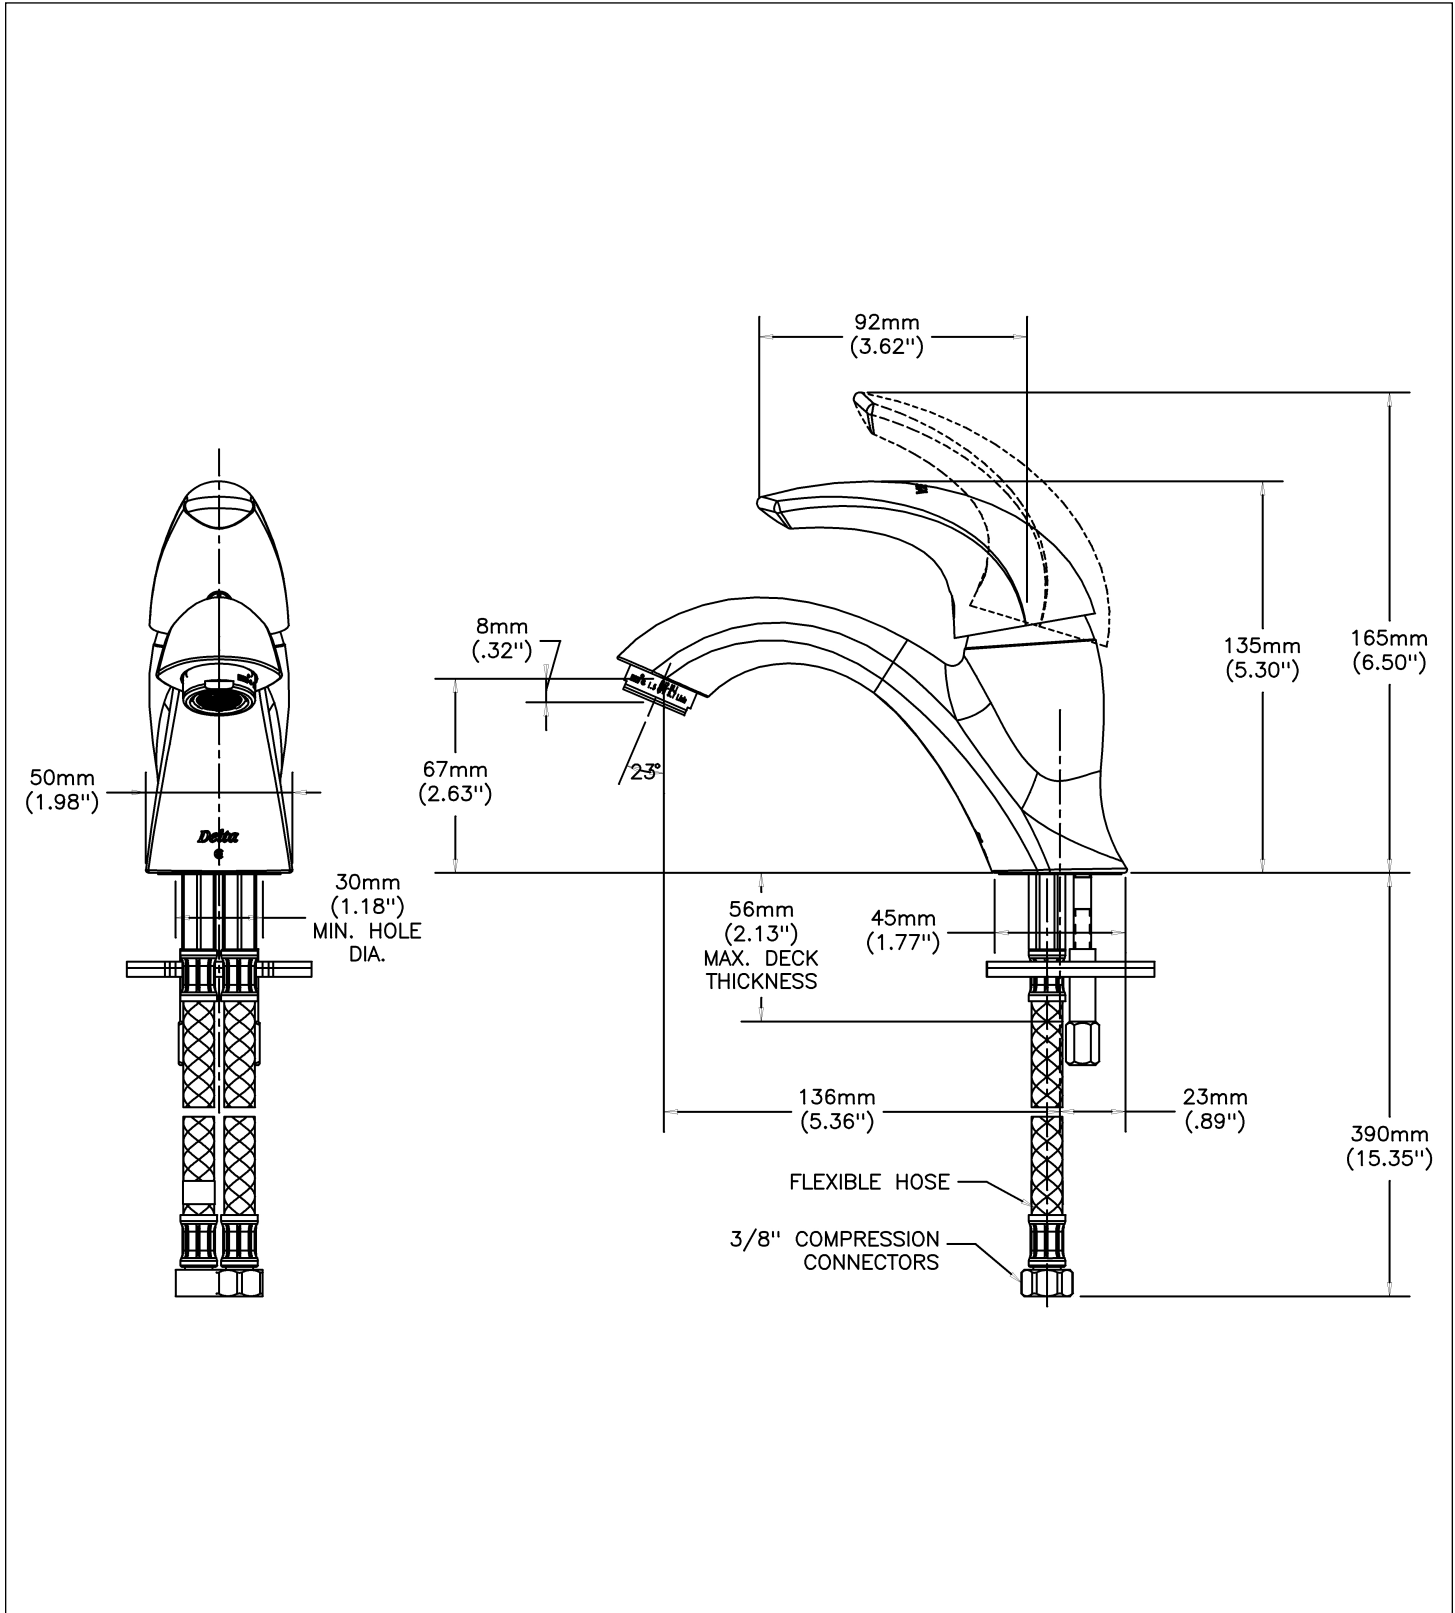

Lavatory Faucets

Single hole mount less pop-up (no pop-up hole)

Model No: 22C631

COMPLIES WITH:

- CSA certified
- Verified compliant with 0.25% weighted average Pb content regulations
- Complies to ASME A112.18.1/CSA B125.1
- Complies to ASME A112.18.6 for Flex Connector Models
- ♿ Indicates compliance to ICC/ANSI A117.1
-  Outlet options 2,3 and 4 are EPA WaterSense listed
- (Contact Delta Representative for State and/or Local Approvals)

SPECIFICATION:

- CAST BRASS
- Ceramic cartridge with rotational limit stop
- Metal hold-down package
- CAST BRASS single control lavatory faucet
- Single hole mount Metal hold-down package
- Polished chrome plated finish
- Ceramic cartridge with rotational limit stop
- Vandal resistant 89mm (3 1/2") ADA compliant lever handle with color index
- Chrome Finish
- Outlet#: 3 - Vandal Resistant 1.5 gpm (5.7L/min) Flow Control Aerator
- Handle#: 1 - Vandal Resistant 89mm(3 1/2") lever handle - ADA compliant- colour indexed

OPERATION:

- Not Available

(Dimensional drawing on following page)

Delta reserves the right (1) to make changes to specifications and materials, and (2) to change or discontinue models, both without notice or obligation. Dimensions are for reference. Measurement may vary plus or minus 6mm(0.25"). Mounting locations are suggested only. Check with local codes for requirements in your area. This spec was produced April 13, 2021.

Delta reserves the right (1) to make changes to specifications and materials, and (2) to change or discontinue models, both without notice or obligation. Dimensions are for reference. Measurement may vary plus or minus 6mm(0.25"). Mounting locations are suggested only. Check with local codes for requirements in your area. This spec was produced April 13, 2021.