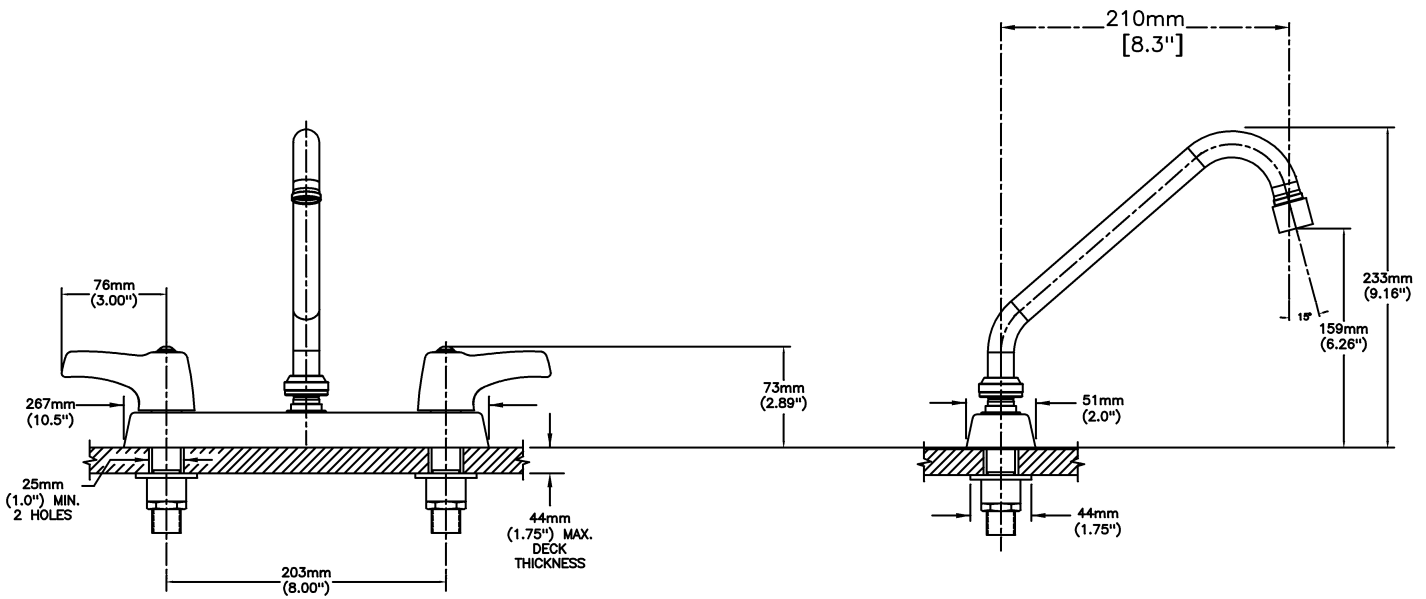

Sink Faucet Deckmount

8" Deck- TUF-TECK® compression structures

Model No: 26T3243

COMPLIES WITH:

- CSA certified.
- Complies to ASME A112.18.1/ CSA B125.1
- Verified compliant with 0.25% weighted average Pb content regulations
- (Contact Delta Representative for State and/or Local Approvals)

NOTES:

26C3 - 8" Deck- CER-TECK® ceramic structures

SPECIFICATION:

- Heavy Duty Cast Brass sink faucet
- 203 mm (8") centers
- Two handle
- Polished chrome plated finish
- Metal hold-down package
- TUF-TECK® compression structures
- 90% flow with first 1/4 turn of operation
- Positive shutoff even in poor water conditions
- Spout#: 2 - 203mm (8") Tubular Swing Spout(S5)
- Outlet#: 4 - Standard 1.5 GPM (5.7 L/Min) Flow Control Aerator
- Handle#: 3 - 76 mm (3") Lever Blade Handles-ADA Compliant-Metal-Color indexed-Vandal Resistant screws

OPERATION:

- Not Available

(Dimensional drawing on following page)

Delta reserves the right (1) to make changes to specifications and materials, and (2) to change or discontinue models, both without notice or obligation. Dimensions are for reference. Measurement may vary plus or minus 6mm(0.25"). Mounting locations are suggested only. Check with local codes for requirements in your area. This spec was produced June 15, 2021.

INLET FOR 3/8" OR 1/2" FLEXIBLE RISER
OR 1/2-14 NPSM COUPLING NUT (NOT SUPPLIED)

Delta reserves the right (1) to make changes to specifications and materials, and (2) to change or discontinue models, both without notice or obligation. Dimensions are for reference. Measurement may vary plus or minus 6mm(0.25"). Mounting locations are suggested only. Check with local codes for requirements in your area. This spec was produced June 15, 2021.