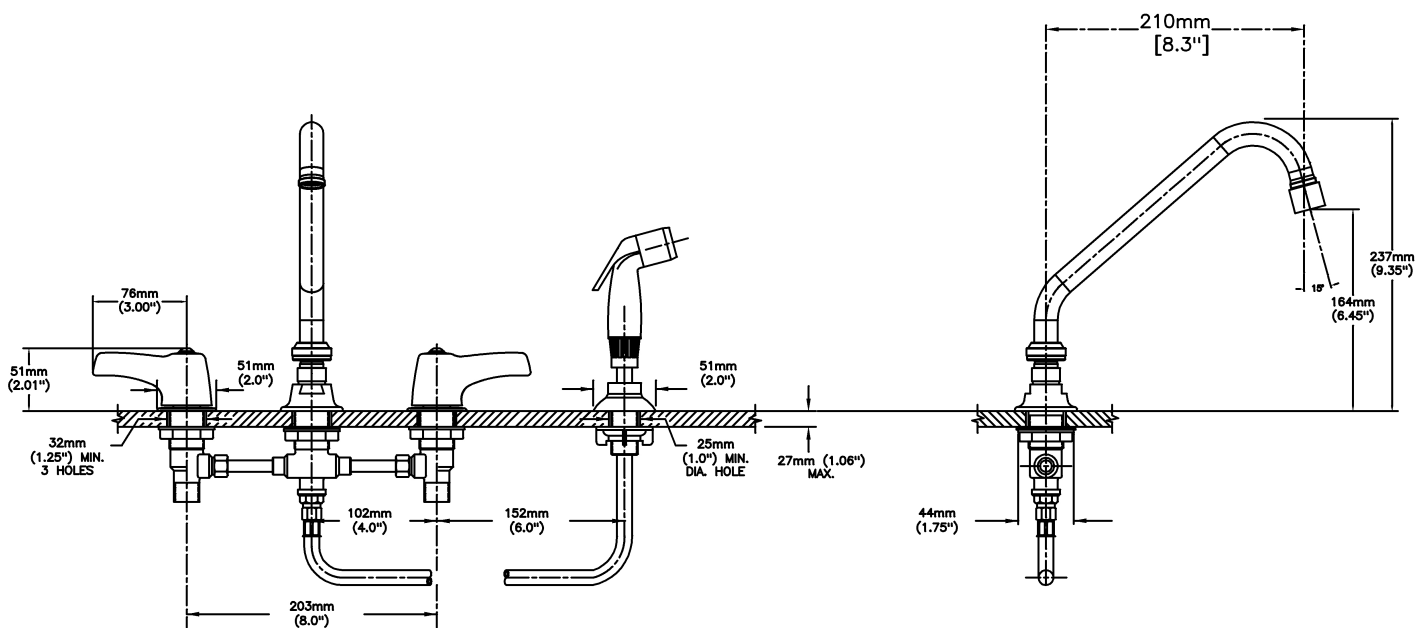

Sink Faucet Deckmount

8" deck WITH hose and spray - CER-TECK® ceramic structures

Model No: 27C1233

COMPLIES WITH:

- CSA certified
- Complies to ASME A112.18.1/CSA B125.1
- Verified compliant with 0.25% weighted average Pb content regulations
- (Contact Delta Representative for State and/or Local Approvals)

SPECIFICATION:

- Below deckmount sink faucet
- 203 mm (8") centers, two handle
- Polished chrome plated finish
- Cast brass bodies
- Metal hold-down package
- CER-TECK® 1/4 turn ceramic structures
- 8" deck WITH hose and spray - CER-TECK® ceramic structures
- Spout#: 2 - 203mm (8") Tubular Swing Spout(S5)
- Outlet#: 3 - Vandal Resistant Aerator Outlet- 1.5 GPM (5.7 L/min) Flow Rate at 60 psi- pressure compensating
- Handle#: 3 - 76 mm (3") Lever Blade Handles-ADA Compliant-Metal-Color indexed-Vandal Resistant (VR) screws

OPERATION:

- Not Available

(Dimensional drawing on following page)

Delta reserves the right (1) to make changes to specifications and materials, and (2) to change or discontinue models, both without notice or obligation. Dimensions are for reference. Measurement may vary plus or minus 6mm(0.25"). Mounting locations are suggested only. Check with local codes for requirements in your area. This spec was produced April 14, 2021.

INLET FOR 3/8" OR 1/2" FLEXIBLE RISER
OR 1/2-14 NPSM COUPLING NUT (NOT SUPPLIED)

Delta reserves the right (1) to make changes to specifications and materials, and (2) to change or discontinue models, both without notice or obligation. Dimensions are for reference. Measurement may vary plus or minus 6mm(0.25"). Mounting locations are suggested only. Check with local codes for requirements in your area. This spec was produced April 14, 2021.