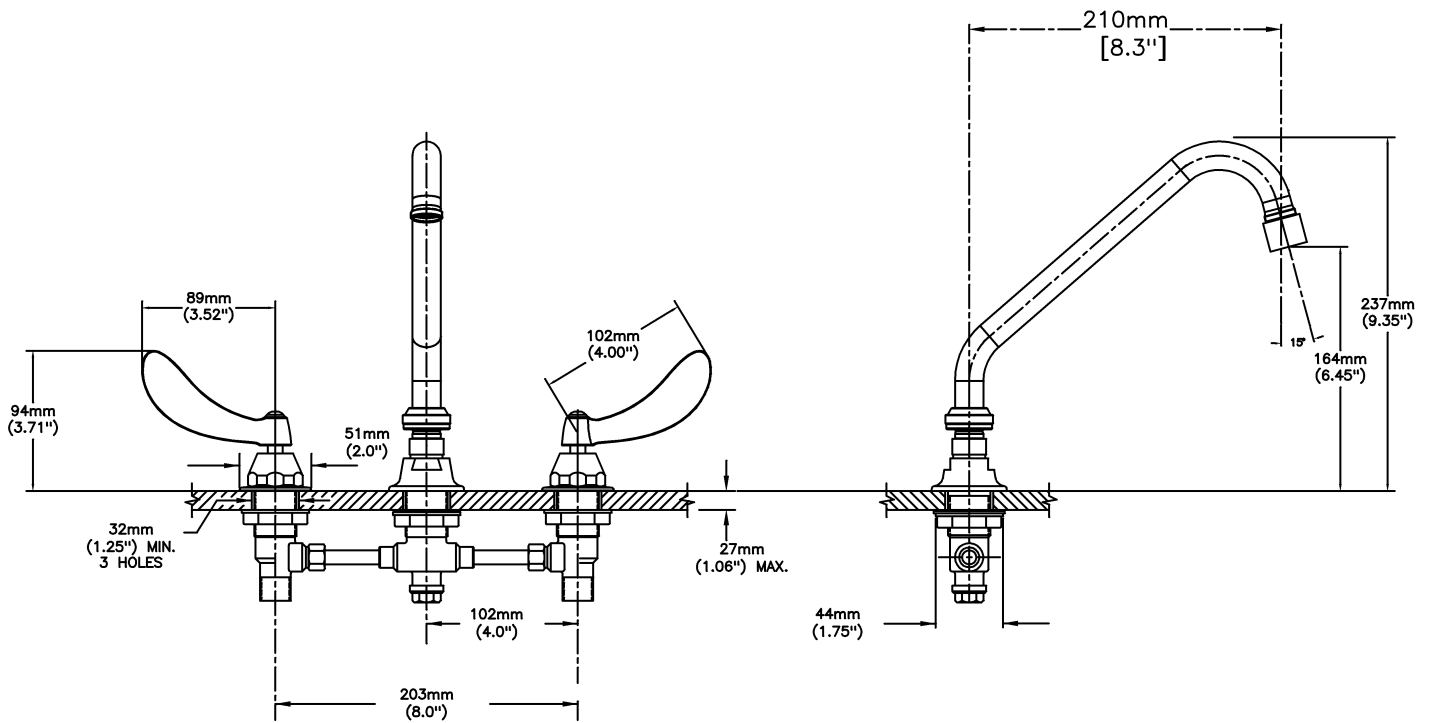

Sink Faucet Deckmount

8" deck LESS hose and spray - CER-TECK® ceramic structures

Model No: 27C2244

COMPLIES WITH:

- CSA certified
- Complies to ASME A112.18.1/CSA B125.1
- Verified compliant with 0.25% weighted average Pb content regulations
- CSA certified.
- Complies to ASME A112.18.1/CSA B125.1
- Handles No. 2, 3, 4, and 5 Indicates compliance to ICC/ANSI A117.1
- (Contact Delta Representative for State and/or Local Approvals)

NOTES:

27T2 - 8" Deck LESS hose and spray - TUF-TECK® compression structures

SPECIFICATION:

- Below deckmount sink faucet
- 203 mm (8") centers, two handle
- Polished chrome plated finish
- Cast brass bodies
- Metal hold-down package
- CER-TECK® 1/4 turn ceramic structures
- CER-TECK® ceramic structures
- Spout#: 2 - 203mm (8") Tubular Swing Spout(S5)
- Outlet#: 4 - Standard 1.5 GPM (5.7 L/Min) Flow Control Aerator
- Handle#: 4 - 102 mm (4") Blade Handles- ADA Compliant-Sanitary Hoods-Metal-Color indexed-Vandal resistant screws

OPERATION:

- Not Available

(Dimensional drawing on following page)

Delta reserves the right (1) to make changes to specifications and materials, and (2) to change or discontinue models, both without notice or obligation. Dimensions are for reference. Measurement may vary plus or minus 6mm(0.25"). Mounting locations are suggested only. Check with local codes for requirements in your area. This spec was produced July 12, 2021.

INLET FOR 3/8" OR 1/2" FLEXIBLE RISER
OR 1/2-14 NPSM COUPLING NUT (NOT SUPPLIED)

Delta reserves the right (1) to make changes to specifications and materials, and (2) to change or discontinue models, both without notice or obligation. Dimensions are for reference. Measurement may vary plus or minus 6mm(0.25"). Mounting locations are suggested only. Check with local codes for requirements in your area. This spec was produced July 12, 2021.