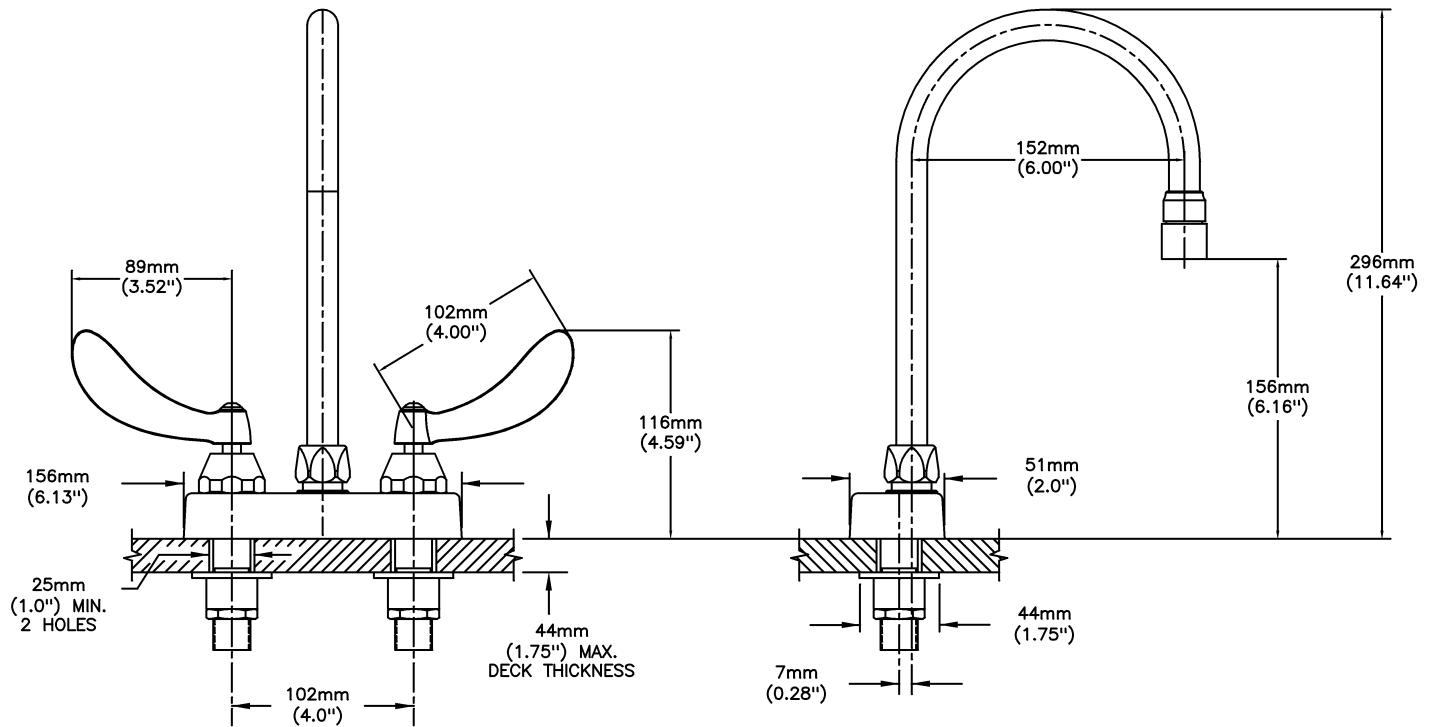

Lavatory Faucets

4" deck LESS pop-up - CER-TECK® ceramic structures

Model No: 27C4924

COMPLIES WITH:

- Verified compliant with 0.25% weighted average Pb content regulations
- CSA certified.
- Complies to ASME A112.18.1/CSA B125.1
- Outlet options 2 and 7 are EPA WaterSense listed
- (Contact Delta Representative for State and/or Local Approvals)

NOTES:

27T4 - 4" deck LESS pop-up -TUF-TECK® compression structures

SPECIFICATION:

- HEAVY DUTY CAST BRASS sink faucet
- 102mm (4") centers, two handle
- Polished chrome plated finish
- CER-TECK® ceramic structures
- Metal hold-down package
- Spout#: 9 - Gooseneck spout-6.0" spout reach - 10.4" height (unmounted)- Standard rigid/swivel field installation unless LS Limited swing option selected- Vandal resistant .090" wall thickness-(R4)
- Outlet#: 2 - Vandal Resistant 1.5 GPM (5.7 L/Min) Laminar w/Agion® Antimicrobial
- Handle#: 4 - 102 mm (4") Blade Handles- ADA Compliant-Sanitary Hoods- Metal-Color indexed-Vandal resistant screws

OPERATION:

- Not Available

(Dimensional drawing on following page)

Delta reserves the right (1) to make changes to specifications and materials, and (2) to change or discontinue models, both without notice or obligation. Dimensions are for reference. Measurement may vary plus or minus 6mm(0.25"). Mounting locations are suggested only. Check with local codes for requirements in your area. This spec was produced April 27, 2021.

INLET FOR 3/8" OR 1/2" FLEXIBLE RISER
OR 1/2-14 NPSM COUPLING NUT (NOT SUPPLIED)

Delta reserves the right (1) to make changes to specifications and materials, and (2) to change or discontinue models, both without notice or obligation. Dimensions are for reference. Measurement may vary plus or minus 6mm(0.25"). Mounting locations are suggested only. Check with local codes for requirements in your area. This spec was produced April 27, 2021.