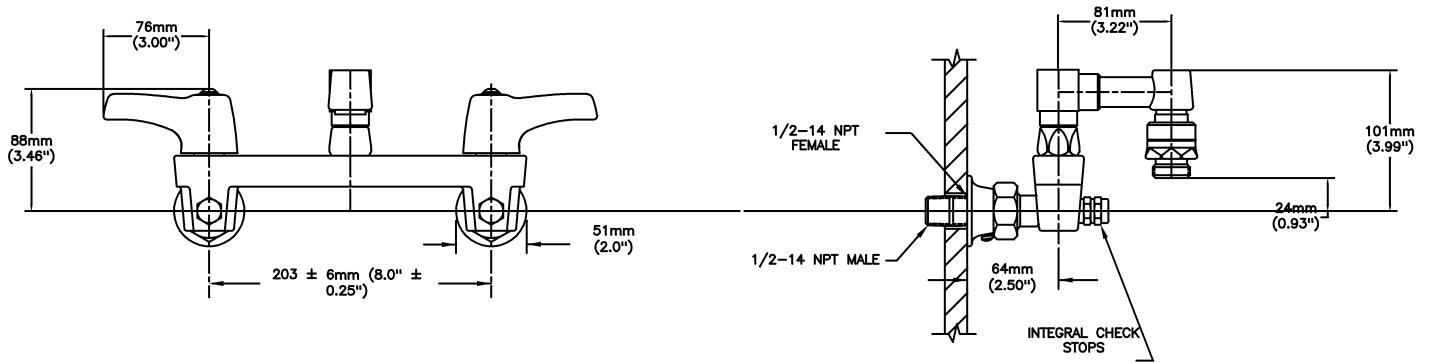

### SPECIFICATION:

- 203 mm (8") centers cast brass wallmount sink faucet
- Two handle
- Centers adjustable from 7.75" to 8.25" unless AC option selected
- Rough chrome plated finish
- With integral check stops
- Heavy Duty 1/2" IPS Brass pipe rigid pail hook spout
- CER-TECK® 1/4 turn ceramic disk cartridge
- Spout: 0 - 5 1/2" (140mm) plain spout (from wall to spout outlet)
- Outlet#: 6 - Spout End Vac Breaker-Garden Hose End outlet
- Handle#: 3 - 76 mm (3") Lever Blade Handles-ADA Compliant-Metal-Color indexed-Vandal Resistant screws

### OPERATION:

- Not Available

***(Dimensional drawing on following page)***

Delta reserves the right (1) to make changes to specifications and materials, and (2) to change or discontinue models, both without notice or obligation. Dimensions are for reference. Measurement may vary plus or minus 6mm(0.25"). Mounting locations are suggested only. Check with local codes for requirements in your area. This spec was produced June 03, 2021.

INLETS: 1/2-14 NPT (FEMALE)  
OR 1/2-14 NPT (MALE) - WITH SUPPLIED NIPPLE

Delta reserves the right (1) to make changes to specifications and materials, and (2) to change or discontinue models, both without notice or obligation. Dimensions are for reference. Measurement may vary plus or minus 6mm(0.25"). Mounting locations are suggested only. Check with local codes for requirements in your area. This spec was produced June 03, 2021.