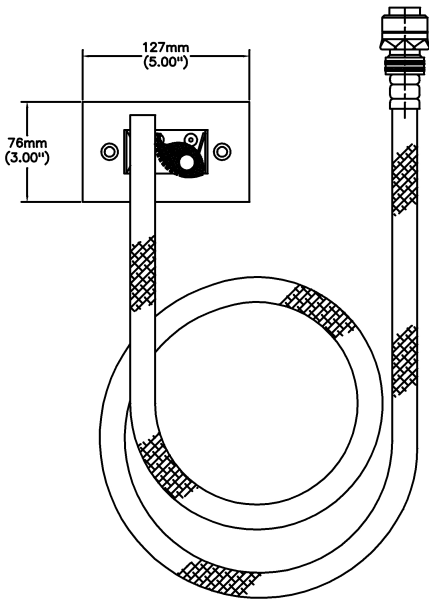

#### SPECIFICATION:

- 203 mm (8") centers cast brass wallmount sink faucet
- Two handle
- Centers adjustable from 7.75" to 8.25" unless AC option selected
- Rough chrome plated finish
- With integral check stops
- Heavy Duty 1/2" IPS Brass pipe rigid pail hook spout
- CER-TECK® 1/4 turn ceramic disk cartridge
- Spout: 0 - 5 1/2" (140mm) plain spout (from wall to spout outlet)
- Outlet#: 7 - Spout End Vac Breaker w/Hose-1219 mm (48") Hose and S/S Hanger
- Handle#: 3 - 76 mm (3") Lever Blade Handles-ADA Compliant-Metal-Color indexed-Vandal Resistant screws

#### OPERATION:

- Not Available

***(Dimensional drawing on following page)***

Delta reserves the right (1) to make changes to specifications and materials, and (2) to change or discontinue models, both without notice or obligation. Dimensions are for reference. Measurement may vary plus or minus 6mm(0.25"). Mounting locations are suggested only. Check with local codes for requirements in your area. This spec was produced April 16, 2021.

Delta reserves the right (1) to make changes to specifications and materials, and (2) to change or discontinue models, both without notice or obligation. Dimensions are for reference. Measurement may vary plus or minus 6mm(0.25"). Mounting locations are suggested only. Check with local codes for requirements in your area. This spec was produced April 16, 2021.