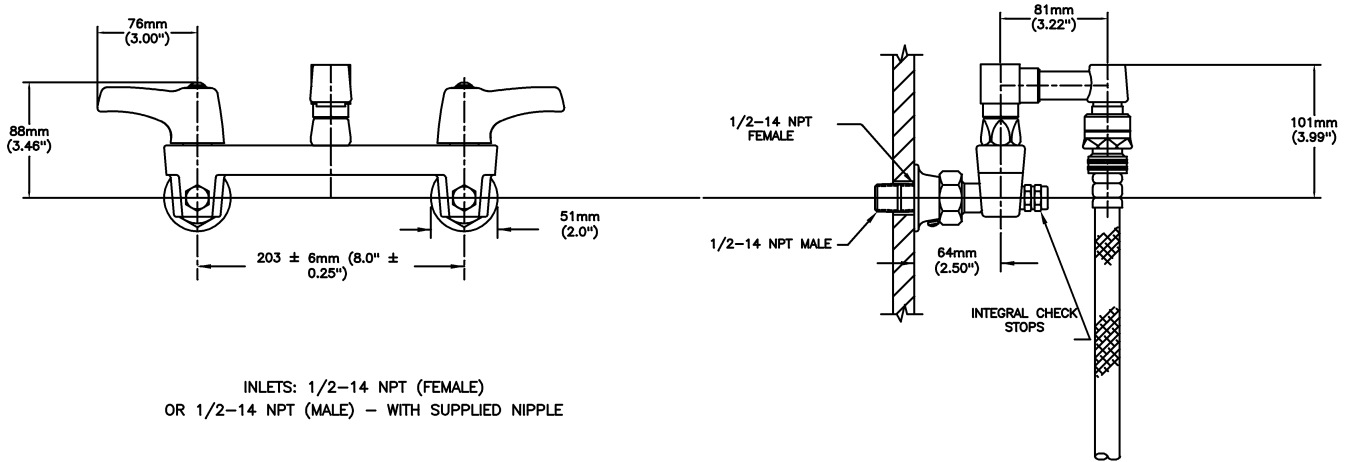

#### SPECIFICATION:

- 203 mm (8") centers cast brass wallmount sink faucet
- Two handle
- Centers adjustable from 7.75" to 8.25" unless AC option selected
- Rough chrome plated finish
- With integral check stops
- Heavy Duty 1/2" IPS Brass pipe rigid pail hook spout
- CER-TECK® 1/4 turn ceramic disk cartridge
- Spout: 0 - 5 1/2" (140mm) plain spout (from wall to spout outlet)
- Outlet#: 7 - Spout End Vac Breaker w/Hose-1219 mm (48") Hose and S/S Hanger
- Handle#: 3 - 76 mm (3") Lever Blade Handles-ADA Compliant-Metal-Color indexed-Vandal Resistant screws

#### OPERATION:

- Not Available

***(Dimensional drawing on following page)***

Delta reserves the right (1) to make changes to specifications and materials, and (2) to change or discontinue models, both without notice or obligation. Dimensions are for reference. Measurement may vary plus or minus 6mm(0.25"). Mounting locations are suggested only. Check with local codes for requirements in your area. This spec was produced April 16, 2021.

Delta reserves the right (1) to make changes to specifications and materials, and (2) to change or discontinue models, both without notice or obligation. Dimensions are for reference. Measurement may vary plus or minus 6mm(0.25"). Mounting locations are suggested only. Check with local codes for requirements in your area. This spec was produced April 16, 2021.