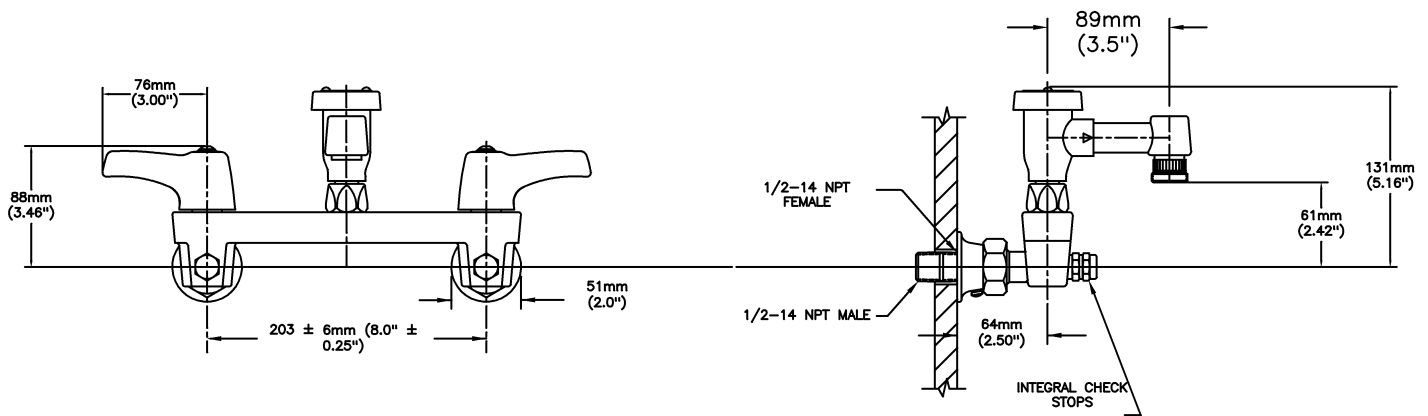

NOTES:

28T8 - 8" Wallmount WITH Integral Check Stops - TUF-TECK®

SPECIFICATION:

- 203 mm (8") centers cast brass wallmount sink faucet
- Two handle
- Centers adjustable from 7.75" to 8.25" unless AC option selected
- Rough chrome plated finish
- With integral check stops
- Heavy Duty 1/2" IPS Brass pipe rigid pail hook spout
- CER-TECK® 1/4 turn ceramic disk cartridge
- Spout: 0 - 5 1/2" (140mm) plain spout (from wall to spout outlet)
- Outlet#: 8 - Body mounted Angle Vacuum Breaker-Garden Hose End outlet on spout
- Handle#: 3 - 76 mm (3") Lever Blade Handles-ADA Compliant-Metal-Color indexed-Vandal Resistant screws

OPERATION:

- Not Available

(Dimensional drawing on following page)

Delta reserves the right (1) to make changes to specifications and materials, and (2) to change or discontinue models, both without notice or obligation. Dimensions are for reference. Measurement may vary plus or minus 6mm(0.25"). Mounting locations are suggested only. Check with local codes for requirements in your area. This spec was produced April 16, 2021.

INLETS: 1/2-14 NPT (FEMALE)
OR 1/2-14 NPT (MALE) - WITH SUPPLIED NIPPLE

Delta reserves the right (1) to make changes to specifications and materials, and (2) to change or discontinue models, both without notice or obligation. Dimensions are for reference. Measurement may vary plus or minus 6mm(0.25"). Mounting locations are suggested only. Check with local codes for requirements in your area. This spec was produced April 16, 2021.