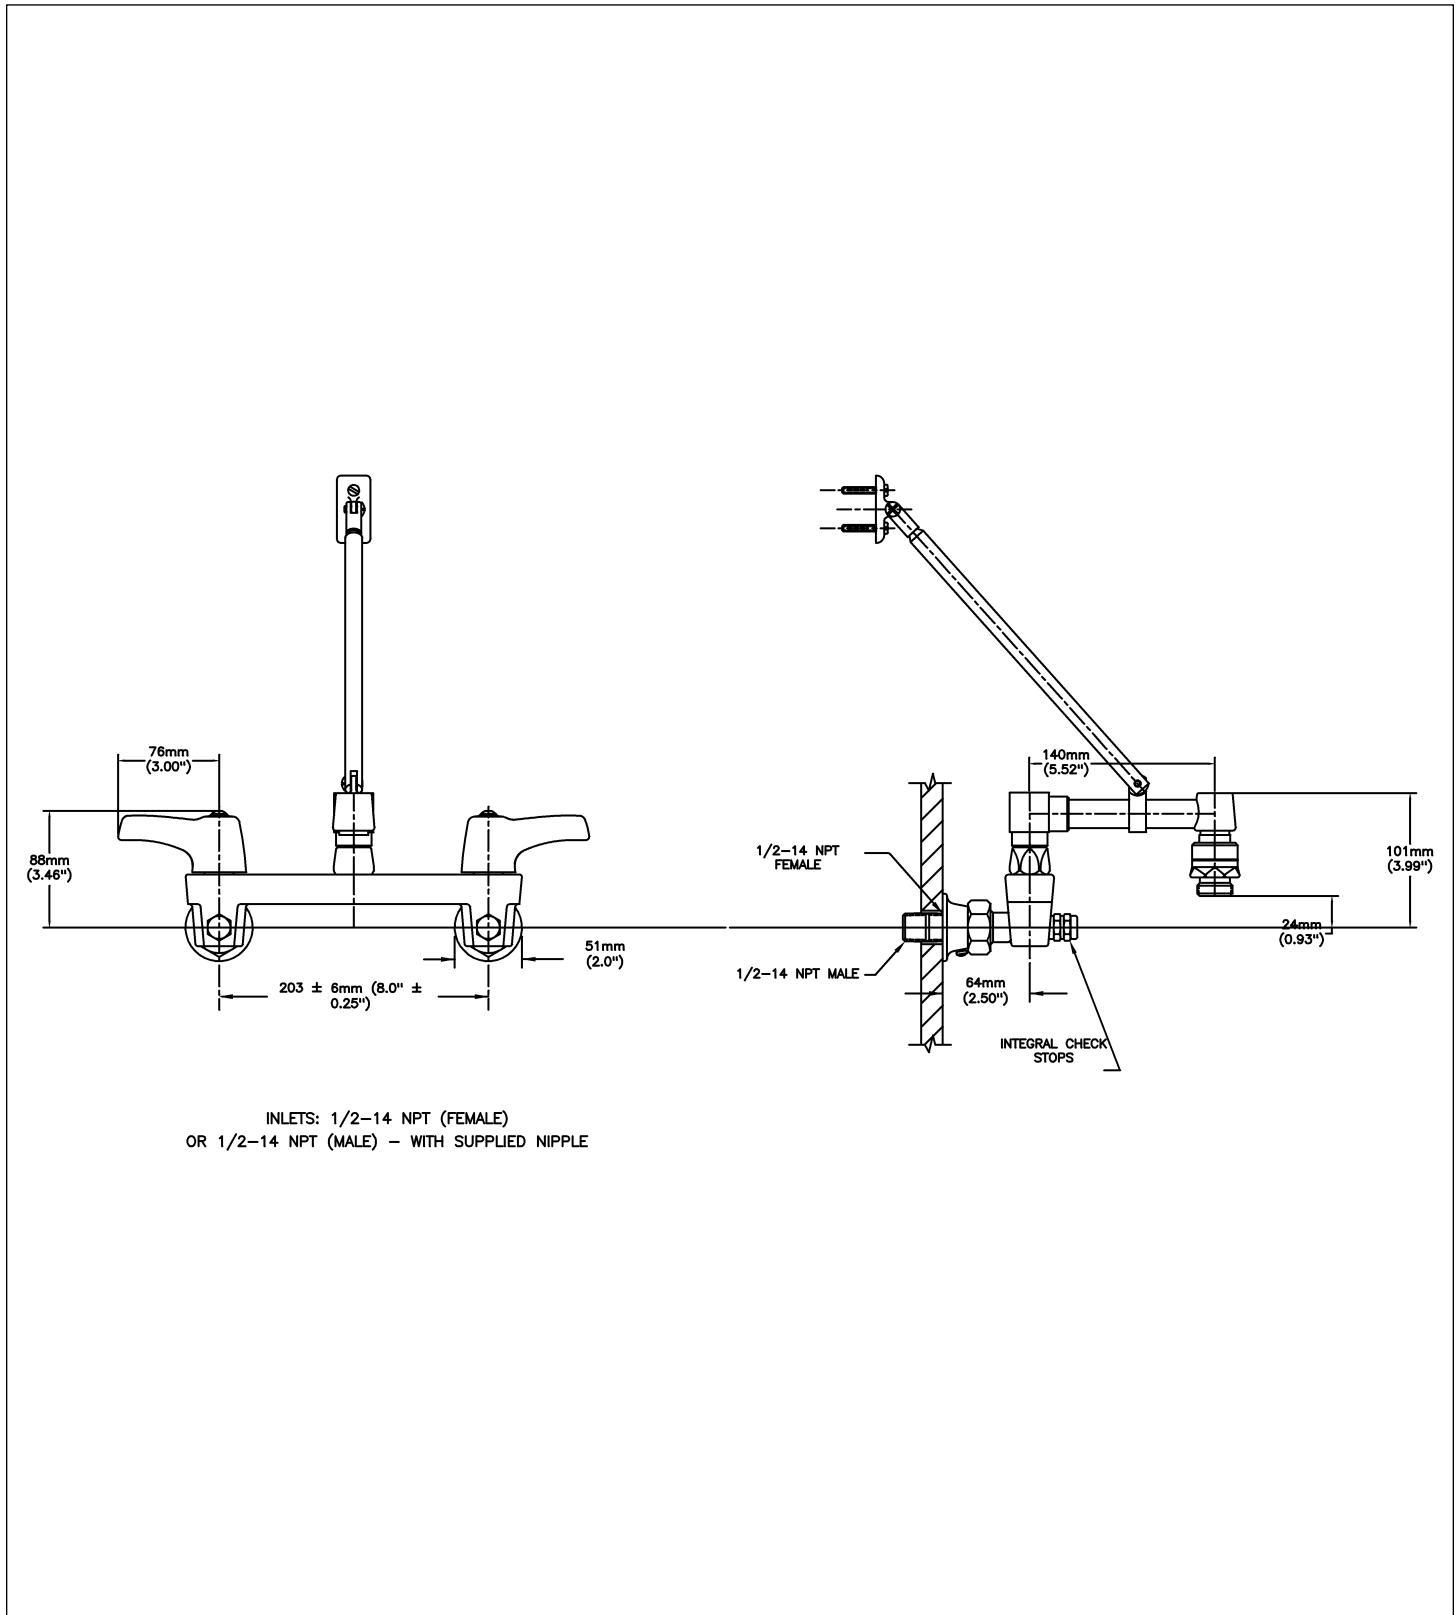

Sink Faucet Wallmount

8" Wallmount WITH Integral Check Stops - CER-TECK®

Model No: 28C8163

COMPLIES WITH:

- CSA certified.
- Complies to ASME A112.18.1/CSA B125.1
- Not for potable water.
- Certified under ASSE 1011 and CSA Standard B64.2
- (Contact Delta Representative for State and/or Local Approvals)

NOTES:

28T8 - 8" Wallmount WITH Integral Check Stops - TUF-TECK®

SPECIFICATION:

- 203 mm (8") centers cast brass wallmount sink faucet
- Two handle
- Centers adjustable from 7.75" to 8.25" unless AC option selected
- Rough chrome plated finish
- With integral check stops
- Heavy Duty 1/2" IPS Brass pipe rigid pail hook spout
- CER-TECK® 1/4 turn ceramic disk cartridge
- Spout#: 1 - 8.25" (210mm) plain spout (from wall to spout outlet) with top/bottom brace
- Outlet#: 6 - Spout End Vac Breaker-Garden Hose End outlet
- Handle#: 3 - 76 mm (3") Lever Blade Handles-ADA Compliant-Metal-Color indexed-Vandal Resistant screws

OPERATION:

- Not Available

(Dimensional drawing on following page)

Delta reserves the right (1) to make changes to specifications and materials, and (2) to change or discontinue models, both without notice or obligation. Dimensions are for reference. Measurement may vary plus or minus 6mm(0.25"). Mounting locations are suggested only. Check with local codes for requirements in your area. This spec was produced July 13, 2021.

Delta reserves the right (1) to make changes to specifications and materials, and (2) to change or discontinue models, both without notice or obligation. Dimensions are for reference. Measurement may vary plus or minus 6mm(0.25"). Mounting locations are suggested only. Check with local codes for requirements in your area. This spec was produced July 13, 2021.