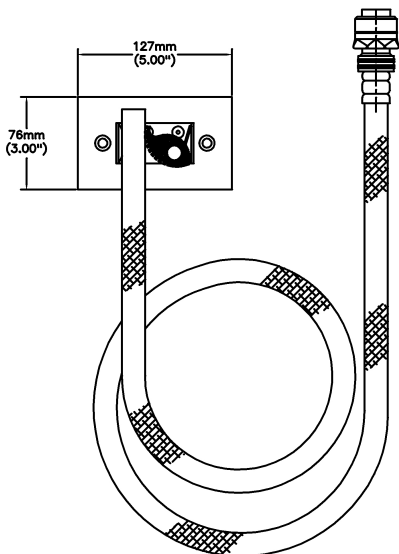

Sink Faucet Wallmount

8" Wallmount WITH Integral Check Stops - CER-TECK®

Model No: 28C8173

COMPLIES WITH:

- CSA certified.
- Complies to ASME A112.18.1/CSA B125.1
- Not for potable water.
- Spout end vacuum breaker certified under ASSE Standard 1011 and CSA Standard B64.2
- (Contact Delta Representative for State and/or Local Approvals)

NOTES:

28T8 - 8" Wallmount WITH Integral Check Stops - TUF-TECK®

SPECIFICATION:

- 203 mm (8") centers cast brass wallmount sink faucet
- Two handle
- Centers adjustable from 7.75" to 8.25" unless AC option selected
- Rough chrome plated finish
- With integral check stops
- Heavy Duty 1/2" IPS Brass pipe rigid pail hook spout
- CER-TECK® 1/4 turn ceramic disk cartridge
- Spout#: 1 - 8.25" (210mm) plain spout (from wall to spout outlet) with top/bottom brace
- Outlet#: 7 - Spout End Vac Breaker w/Hose-1219 mm (48") Hose and S/S Hanger
- Handle#: 3 - 76 mm (3") Lever Blade Handles-ADA Compliant-Metal-Color indexed-Vandal Resistant screws

OPERATION:

- Not Available

(Dimensional drawing on following page)

Delta reserves the right (1) to make changes to specifications and materials, and (2) to change or discontinue models, both without notice or obligation. Dimensions are for reference. Measurement may vary plus or minus 6mm(0.25"). Mounting locations are suggested only. Check with local codes for requirements in your area. This spec was produced July 13, 2021.

Delta reserves the right (1) to make changes to specifications and materials, and (2) to change or discontinue models, both without notice or obligation. Dimensions are for reference. Measurement may vary plus or minus 6mm(0.25"). Mounting locations are suggested only. Check with local codes for requirements in your area. This spec was produced July 13, 2021.