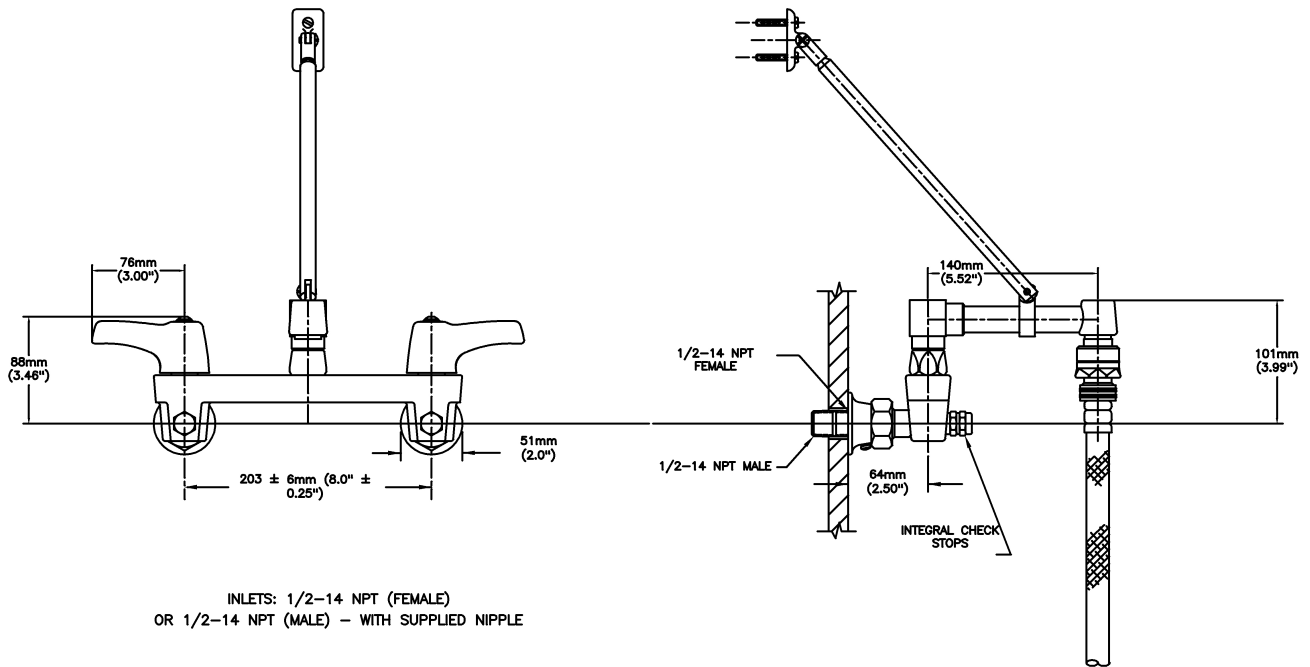

Sink Faucet Wallmount

8" Wallmount WITH Integral Check Stops - CER-TECK®

Model No: 28C8173

COMPLIES WITH:

- CSA certified.
- Complies to ASME A112.18.1/CSA B125.1
- Not for potable water.
- Spout end vacuum breaker certified under ASSE Standard 1011 and CSA Standard B64.2
- (Contact Delta Representative for State and/or Local Approvals)

NOTES:

28T8 - 8" Wallmount WITH Integral Check Stops - TUF-TECK®

SPECIFICATION:

- 203 mm (8") centers cast brass wallmount sink faucet
- Two handle
- Centers adjustable from 7.75" to 8.25" unless AC option selected
- Rough chrome plated finish
- With integral check stops
- Heavy Duty 1/2" IPS Brass pipe rigid pail hook spout
- CER-TECK® 1/4 turn ceramic disk cartridge
- Spout#: 1 - 8.25" (210mm) plain spout (from wall to spout outlet) with top/bottom brace
- Outlet#: 7 - Spout End Vac Breaker w/Hose-1219 mm (48") Hose and S/S Hanger
- Handle#: 3 - 76 mm (3") Lever Blade Handles-ADA Compliant-Metal-Color indexed-Vandal Resistant screws

OPERATION:

- Not Available

(Dimensional drawing on following page)

Delta reserves the right (1) to make changes to specifications and materials, and (2) to change or discontinue models, both without notice or obligation. Dimensions are for reference. Measurement may vary plus or minus 6mm(0.25"). Mounting locations are suggested only. Check with local codes for requirements in your area. This spec was produced July 13, 2021.

Delta reserves the right (1) to make changes to specifications and materials, and (2) to change or discontinue models, both without notice or obligation. Dimensions are for reference. Measurement may vary plus or minus 6mm(0.25"). Mounting locations are suggested only. Check with local codes for requirements in your area. This spec was produced July 13, 2021.