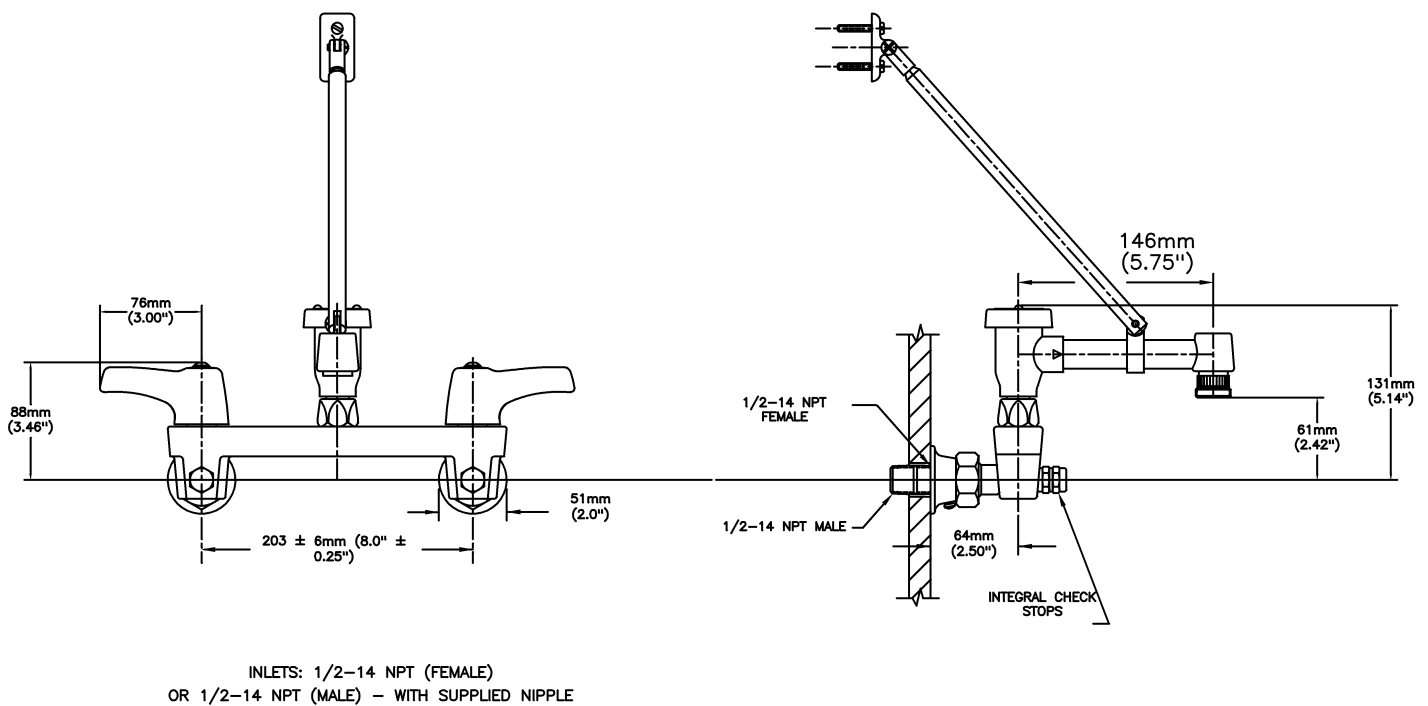

Sink Faucet Wallmount

8" Wallmount WITH Integral Check Stops - CER-TECK®

Model No: 28C8183

COMPLIES WITH:

- CSA certified.
- Complies to ASME A112.18.1/CSA B125.1
- Not for potable water.
- Certified under ASSE 1001 and CSA Standard B64.1.1
- (Contact Delta Representative for State and/or Local Approvals)

NOTES:

28T8 - 8" Wallmount WITH Integral Check Stops - TUF-TECK®

SPECIFICATION:

- 203 mm (8") centers cast brass wallmount sink faucet
- Two handle
- Centers adjustable from 7.75" to 8.25" unless AC option selected
- Rough chrome plated finish
- With integral check stops
- Heavy Duty 1/2" IPS Brass pipe rigid pail hook spout
- CER-TECK® 1/4 turn ceramic disk cartridge
- Spout#: 1 - 8.25" (210mm) plain spout (from wall to spout outlet) with top/bottom brace
- Outlet#: 8 - Body mounted Angle Vacuum Breaker-Garden Hose End outlet on spout
- Handle#: 3 - 76 mm (3") Lever Blade Handles-ADA Compliant-Metal-Color indexed-Vandal Resistant screws

OPERATION:

- Not Available

(Dimensional drawing on following page)

Delta reserves the right (1) to make changes to specifications and materials, and (2) to change or discontinue models, both without notice or obligation. Dimensions are for reference. Measurement may vary plus or minus 6mm(0.25"). Mounting locations are suggested only. Check with local codes for requirements in your area. This spec was produced April 15, 2021.

Delta reserves the right (1) to make changes to specifications and materials, and (2) to change or discontinue models, both without notice or obligation. Dimensions are for reference. Measurement may vary plus or minus 6mm(0.25"). Mounting locations are suggested only. Check with local codes for requirements in your area. This spec was produced April 15, 2021.