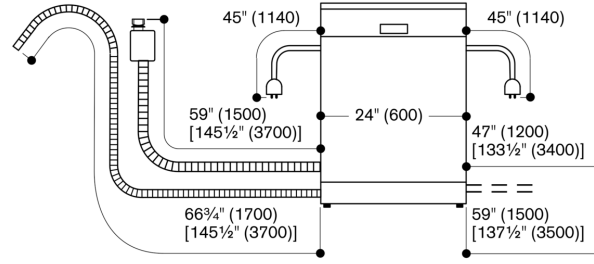

Door weight up to 22 lb.

Door panel dimension dependent on toe-kick height of kitchen cabinetry.

Rating

Total rating: 1440 W.

Connecting cable 47 1/4" with three-prong plug (NEMA 5-15P).

Connection to hot or cold water possible.

Please check the user manual for how to switch off the WiFi module.

Dishwasher 34¹/₈" (867 mm)

Measurements in inches (mm)

Connection dimensions for a 24" (600 mm) wide dishwasher

[] values with extension kit
Measurements in inches (mm)