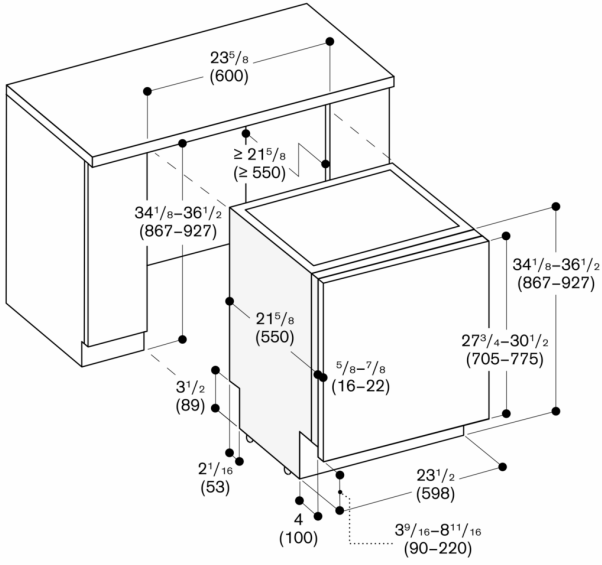

Lower basket:

8 folding spines. 2 folding racks for optimal protection of glass. Dividable glass support.

Cutlery basket.

13 place setting capacity.

Maximum glass loading capacity 23 wine glasses.

Consumption data

Door weight up to 22 lb.

Door panel dimension dependent on toe-kick height of kitchen cabinetry.

Rating

Total rating: 1440 W.

Connecting cable 47 1/4" with three-prong plug (NEMA 5-15P).

Connection to hot or cold water possible.

Please check the user manual for how to switch off the WiFi module.

Dishwasher 34¹/₈" (867 mm)

Measurements in inches (mm)

Connection dimensions for a 24" (600 mm) wide dishwasher

[] values with extension kit
Measurements in inches (mm)