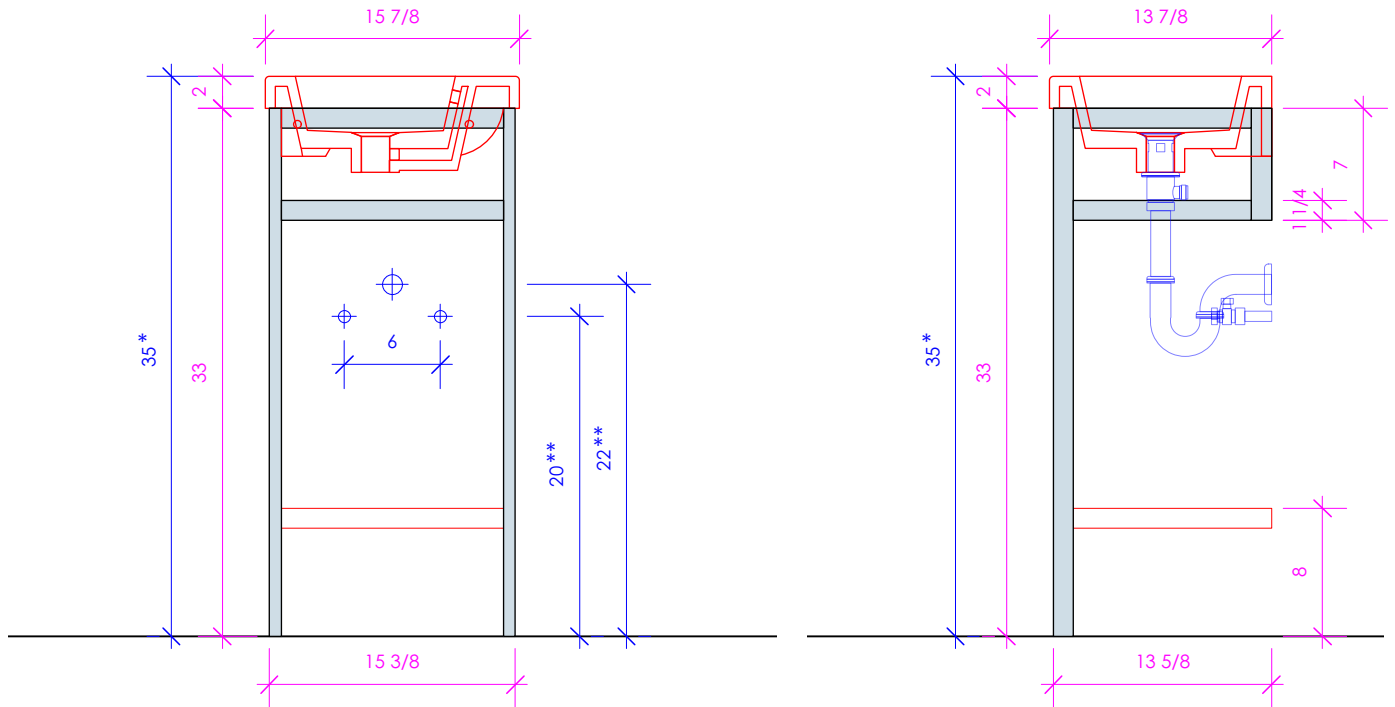

LACAVA

DIMINI

DIM-BX-16

* Recommended installation height
** Recommended plumbing location

FEATURES:

- FLOOR STANDING CONSOLE VANITY
- WELDED METAL CONSOLE
- ADD ON SHELF **CSS** AVAILABLE (SOLD SEPARATELY)
- USED WITH **5271** SINK (SOLD SEPARATELY)
- MOUNTING: PREDRILLED HOLES IN METAL SPANS
(SEE FURNITURE MANUAL)
- PROUDLY HANDMADE IN THE USA

1/2" THICKNESS

LACAVA reserves the right to revise any dimension or information on this sheet without notice. Dimensions are nominal and may vary within an industry accepted tolerance of 1/4". Cabinets with 'vanity top' sinks are made to the matching sink and dimensions may vary. LACAVA is not responsible for any cutouts, countertops, or furniture made without the actual product or template. Differences in color, grain, appearance, and texture are inherent in all natural woodwork and should be expected. Variances in these qualities are not deemed manufacturing defects and will not be accepted as valid reasons for return or exchanges. Plumbing specifications are only a guideline and may need alteration based on application.