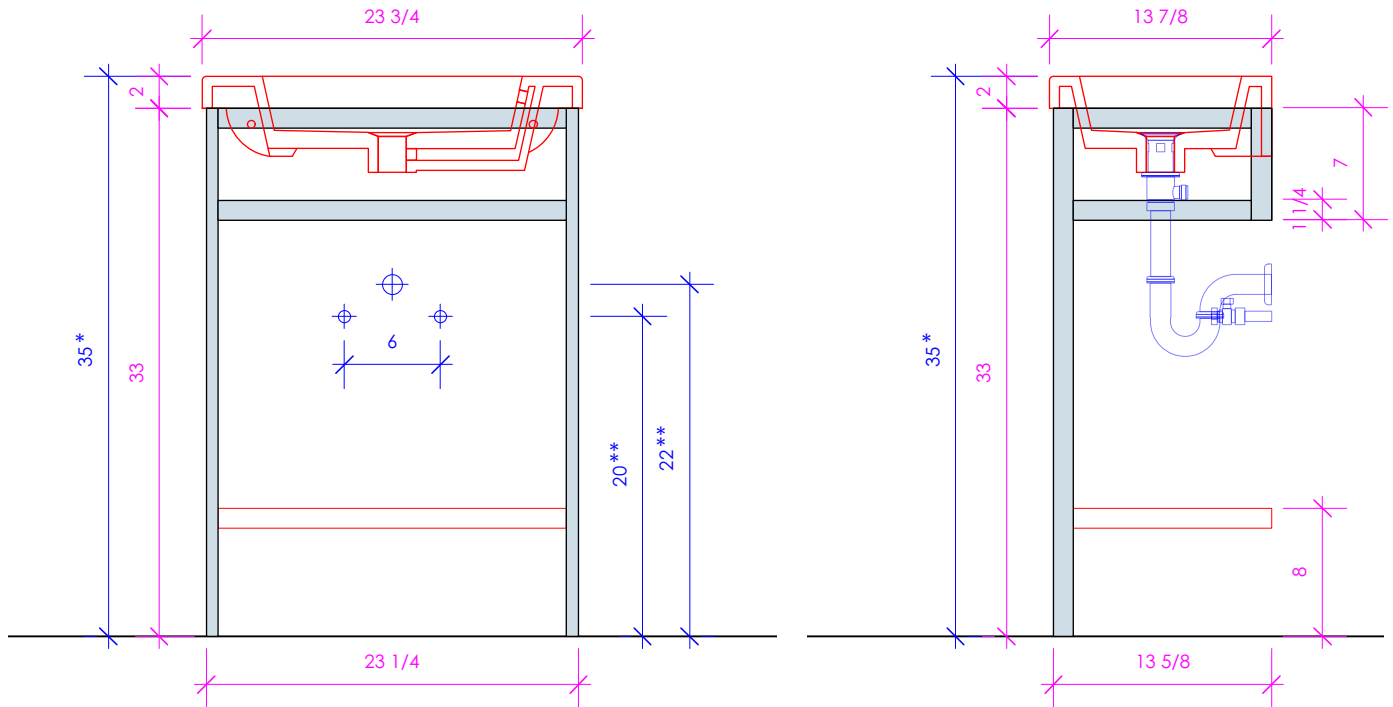

LACAVA

DIMINI

DIM-BX-24

* Recommended installation height
** Recommended plumbing location

FEATURES:

- FLOOR STANDING CONSOLE VANITY
- WELDED METAL CONSOLE
- ADD ON SHELF **CSS** AVAILABLE (SOLD SEPARATELY)
- USED WITH **5272** SINK (SOLD SEPARATELY)
- MOUNTING: PREDRILLED HOLES IN METAL SPANS
(SEE FURNITURE MANUAL)
- PROUDLY HANDMADE IN THE USA

1/2" THICKNESS

LACAVA reserves the right to revise any dimension or information on this sheet without notice. Dimensions are nominal and may vary within an industry accepted tolerance of 1/4". Cabinets with 'vanity top' sinks are made to the matching sink and dimensions may vary. LACAVA is not responsible for any cutouts, countertops, or furniture made without the actual product or template. Differences in color, grain, appearance, and texture are inherent in all natural woodwork and should be expected. Variances in these qualities are not deemed manufacturing defects and will not be accepted as valid reasons for return or exchanges. Plumbing specifications are only a guideline and may need alteration based on application.